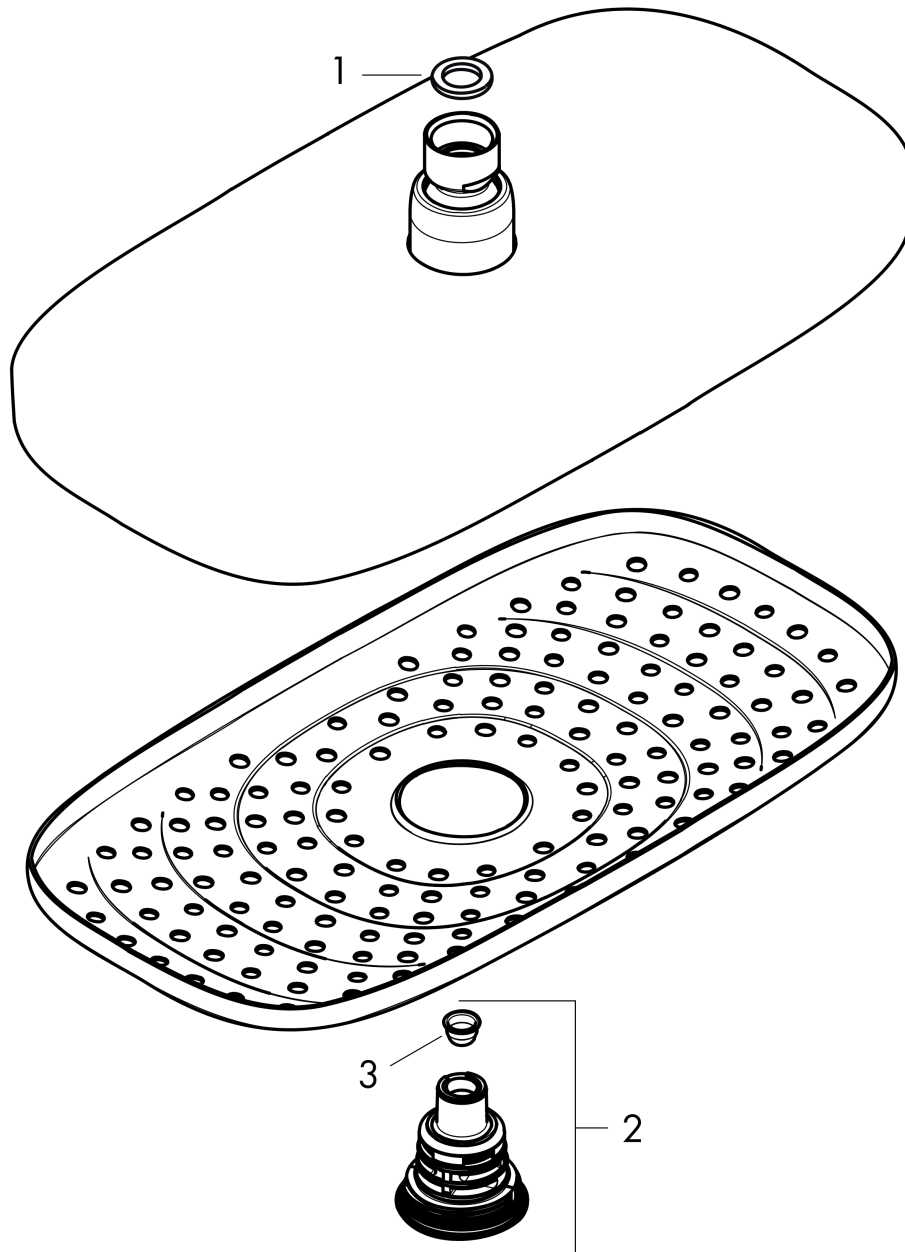

**Raindance Select E**  
**Showerhead 300 2-Jet, 2.5 GPM**  
 Finish: **chrome** Part no. : **27387001**

**Description**

**Features**

- Shower head size: 11 3/4"
- Spray modes: RainAir, Rain
- Max. flow: 2.5 GPM (9.5 L/Min)
- Select button for comfortable alternation of spray modes
- 146 spray channels
- Spray face finish: Fully-finished matching spray face
- Spray face removable for cleaning

**Item details**

List Price \$ 839.00

**Technology**

**Compliance / Sustainability**

**Product image**

**Scale drawing**

**Raindance Select E**  
**Showerhead 300 2-Jet, 2.5 GPM**  
 Finish: **chrome** Part no. : **27387001**

Exploded drawing

Year of production: >11/19

**Raindance Select E**  
**Showerhead 300 2-Jet, 2.5 GPM**  
 Finish: **chrome** Part no. : **27387001**

**Spare parts list**

Year of production: >11/19

| Pos. | Description   | Part no. | Price | PU |
|------|---------------|----------|-------|----|
| 1    | seal          | 98058000 | -     | 1  |
| 2    | selector assy | 98343001 | -     | 1  |
| 3    | filter        | 97735000 | -     | 1  |