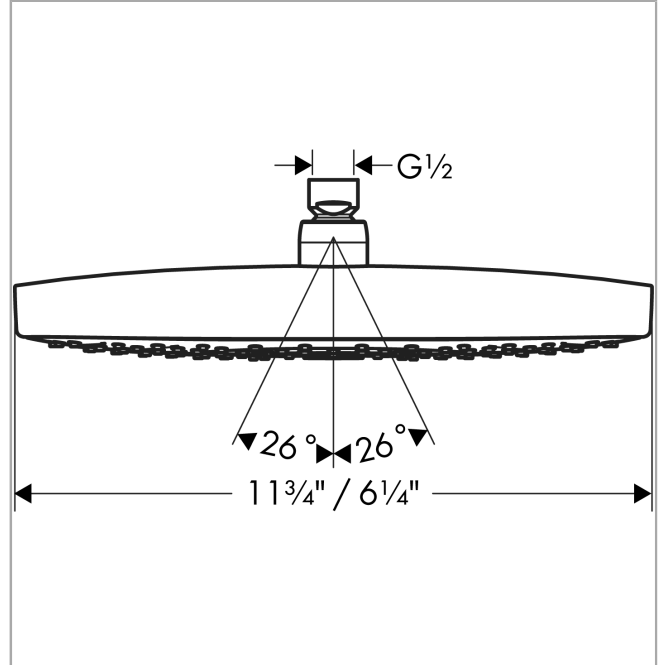

**Raindance Select E**  
**Showerhead 300 2-Jet, 2.5 GPM**  
 Finish: **chrome** Part no. : **27387001**

**Description**

**Features**

- Shower head size: 11 3/4"
- Spray modes: RainAir, Rain
- Max. flow: 2.5 GPM (9.5 L/Min)
- Select button for comfortable alternation of spray modes
- 146 spray channels
- Spray face finish: Fully-finished matching spray face
- Spray face removable for cleaning

**Item details**

List Price \$ 839.00

**Technology**

**Compliance / Sustainability**

**Product image**

**Scale drawing**

**Raindance Select E**  
**Showerhead 300 2-Jet, 2.5 GPM**  
 Finish: **chrome** Part no. : **27387001**

Exploded drawing

Year of production: >11/19

**Raindance Select E**  
**Showerhead 300 2-Jet, 2.5 GPM**  
 Finish: **chrome** Part no. : **27387001**

**Spare parts list**

Year of production: >11/19

| Pos. | Description   | Part no. | Price | PU |
|------|---------------|----------|-------|----|
| 1    | seal          | 98058000 | -     | 1  |
| 2    | selector assy | 98343001 | -     | 1  |
| 3    | filter        | 97735000 | -     | 1  |