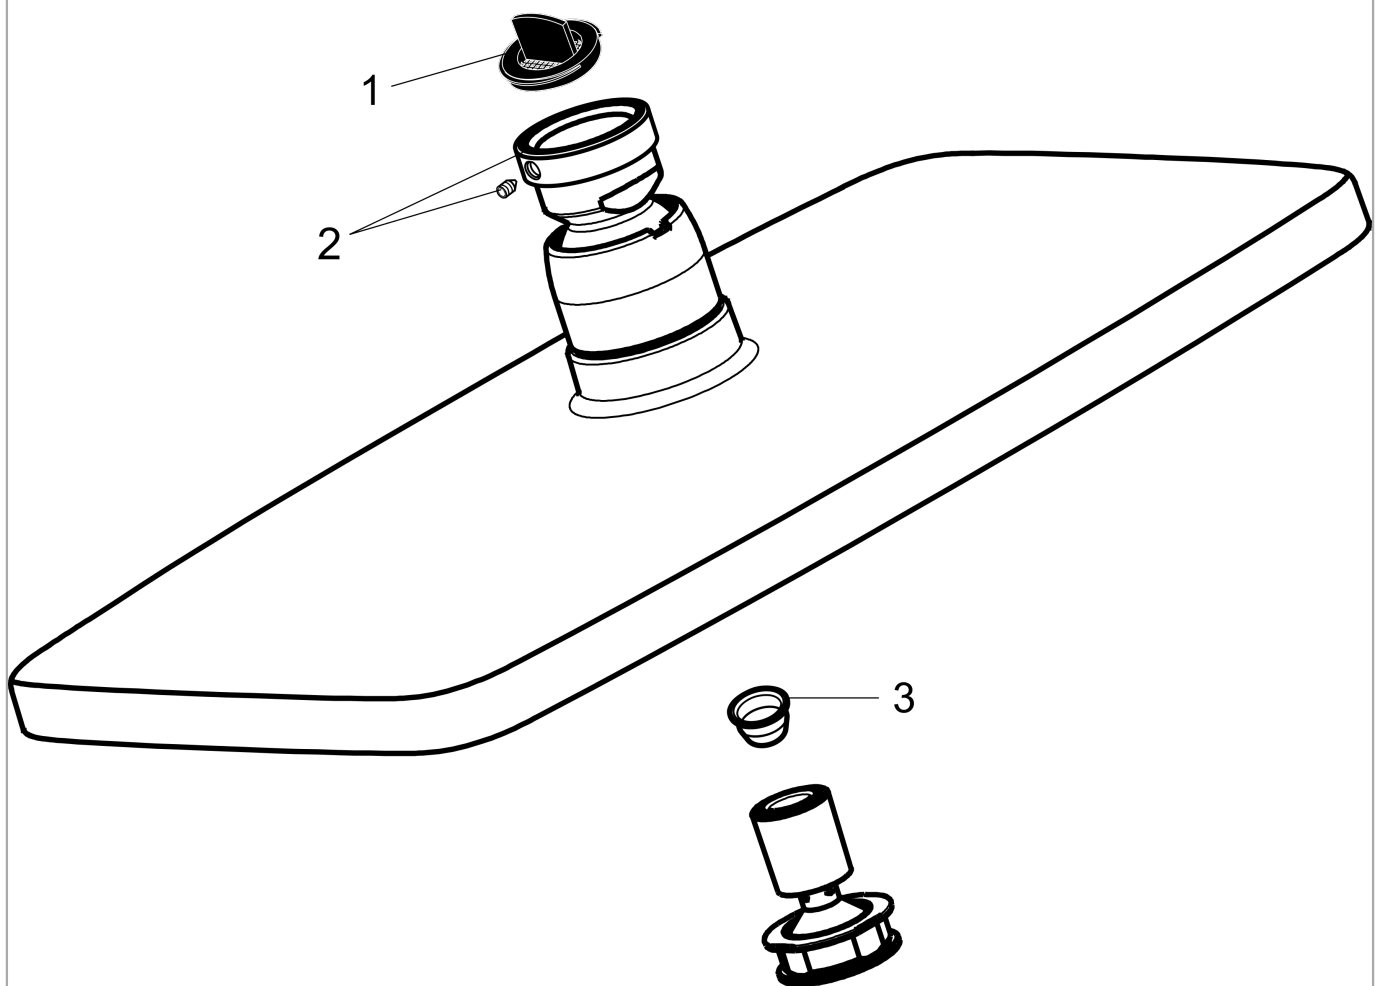

Raindance E

Showerhead 360 1-Jet, 2.5 GPM

Finish: **brushed nickel** Part no. : **27381821**

Description

Features

- Shower head size: 14.17" x 7.48"
- Spray modes: RainAir
- Max. flow: 2.5 GPM (9.5 L/Min)
- 163 spray channels
- Spray face finish: Fully-finished matching spray face
- Spray face removable for cleaning

Item details

List Price \$ 1,447.00

Technology

Compliance / Sustainability

Product image

Scale drawing

Raindance E
Showerhead 360 1-Jet, 2.5 GPM
Finish: **brushed nickel** Part no. : **27381821**

Exploded drawing

Year of production: >06/10

Raindance E

Showerhead 360 1-Jet, 2.5 GPM

Finish: **brushed nickel** Part no. : **27381821**

Spare parts list

Year of production: >06/10

Pos.	Description	Part no.	Price	PU
1	filter packing	88649000	-	1
2	lock washer	98942000	-	1
3	filter	97735000	-	1