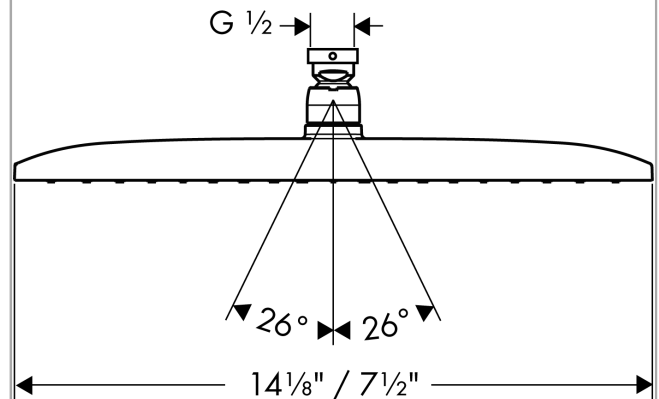

Raindance E

Showerhead 360 1-Jet, 2.5 GPM

Finish: **brushed nickel** Part no. : **27381821**

Description

Features

- Shower head size: 14.17" x 7.48"
- Spray modes: RainAir
- Max. flow: 2.5 GPM (9.5 L/Min)
- 163 spray channels
- Spray face finish: Fully-finished matching spray face
- Spray face removable for cleaning

Item details

List Price \$ 1,447.00

Technology

Compliance / Sustainability

Product image

Scale drawing

Raindance E
Showerhead 360 1-Jet, 2.5 GPM
Finish: **brushed nickel** Part no. : **27381821**

Exploded drawing

Year of production: >06/10

Raindance E

Showerhead 360 1-Jet, 2.5 GPM

Finish: **brushed nickel** Part no. : **27381821**

Spare parts list

Year of production: >06/10

Pos.	Description	Part no.	Price	PU
1	filter packing	88649000	-	1
2	lock washer	98942000	-	1
3	filter	97735000	-	1