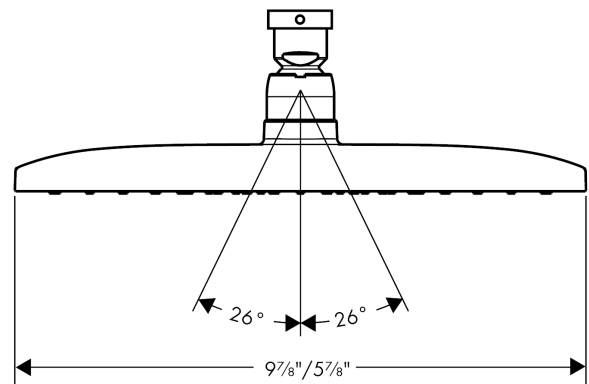

**Raindance E**  
**Showerhead 240 1-Jet, 2.5 GPM**  
 Finishes : **chrome**    Part no. : **27380001**

**Description**

**Features**

- 141 no-clog spray channels
- Spray modes: RainAir
- Flow: 2.5 GPM (9.5 L/Min)
- Fully-finished matching spray face

**Item details**

List Price \$ 678.00

**Technology**

**Compliance**

**Product image**

**Scale drawing**

**Raindance E**  
**Showerhead 240 1-Jet, 2.5 GPM**  
Finishes : **chrome**    Part no. : **27380001**

Exploded drawing

Year of production: >05/10

**Raindance E**  
**Showerhead 240 1-Jet, 2.5 GPM**  
 Finishes : **chrome**    Part no. : **27380001**

**Spare parts list**

Year of production: >05/10

Pos.	Description	Part no.	Price	PU
1	filter packing	88649000	-	1
2	lock washer	98942000	-	1
3	filter	97735000	-	1