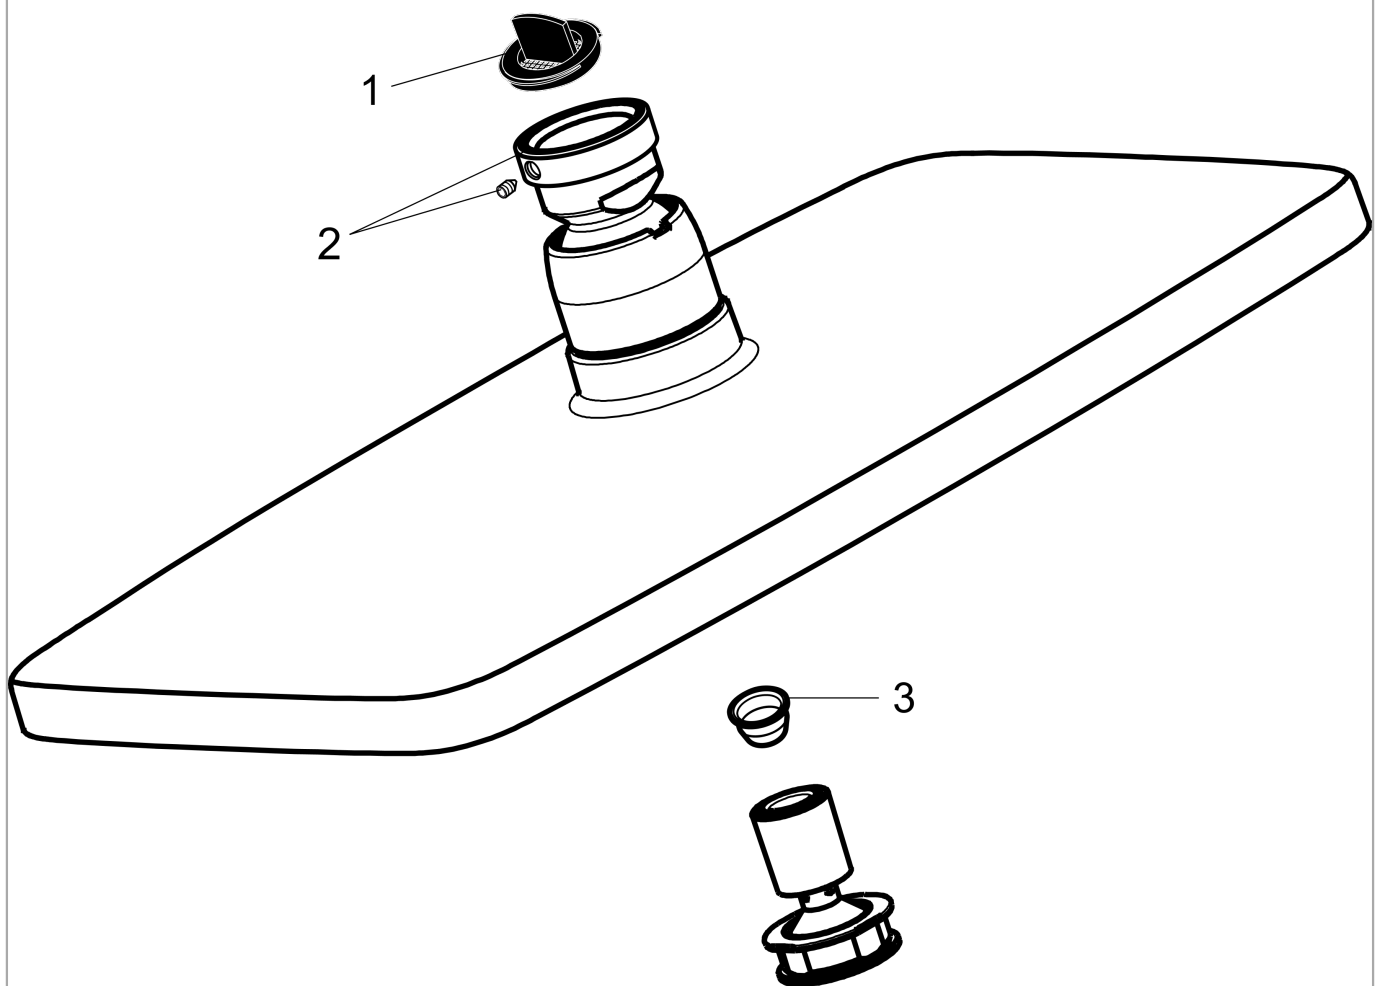

**Raindance E**  
**Showerhead 240 1-Jet, 2.5 GPM**  
 Finishes : **chrome**    Part no. : **27380001**

**Description**

**Features**

- 141 no-clog spray channels
- Spray modes: RainAir
- Flow: 2.5 GPM (9.5 L/Min)
- Fully-finished matching spray face

**Item details**

List Price \$ 678.00

**Technology**

**Compliance**

**Product image**

**Scale drawing**

**Raindance E**  
**Showerhead 240 1-Jet, 2.5 GPM**  
Finishes : **chrome**    Part no. : **27380001**

Exploded drawing

Year of production: >05/10

**Raindance E**  
**Showerhead 240 1-Jet, 2.5 GPM**  
 Finishes : **chrome**    Part no. : **27380001**

**Spare parts list**

Year of production: >05/10

Pos.	Description	Part no.	Price	PU
1	filter packing	88649000	-	1
2	lock washer	98942000	-	1
3	filter	97735000	-	1