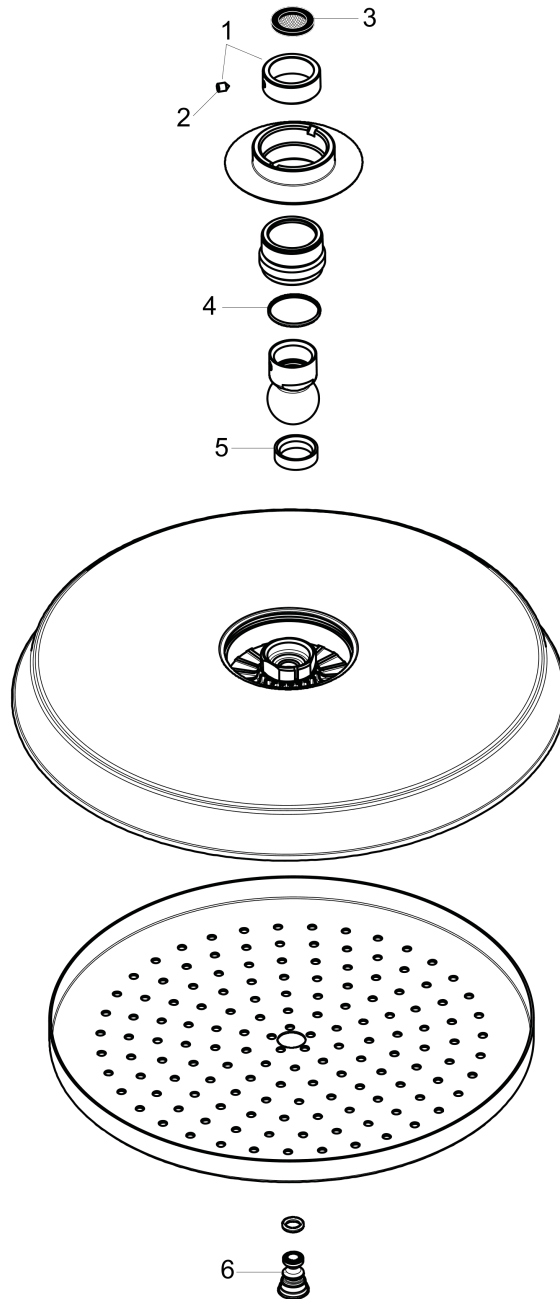

**Raindance Classic  
Showerhead 240 1-Jet, 2.0 GPM**

Finishes : **brushed nickel** Part no. : **27377821**

**Description**

**Features**

- 140 no-clog spray channels
- Spray modes: Rain
- Flow: 2.0 GPM (7.6 L/Min)
- Fully-finished matching spray face
- Spray face removable for cleaning

**Item details**

List Price \$ 1,001.00

**Technology**

**Compliance**

**Product image**

**Scale drawing**

**Raindance Classic**  
**Showerhead 240 1-Jet, 2.0 GPM**  
Finishes : **brushed nickel** Part no. : **27377821**

Exploded drawing

Year of production: >01/18

**Raindance Classic  
Showerhead 240 1-Jet, 2.0 GPM**

Finishes : **brushed nickel** Part no. : **27377821**

**Spare parts list**

Year of production: >01/18

<b>Pos.</b>	<b>Description</b>	<b>Part no.</b>	<b>Price</b>	<b>PU</b>
1	lock washer	98942000	-	1
2	hollow set screw M4x6	97767000	-	1
3	filter packing	94246000	-	1
4	lever collar	97536000	-	1
5	seal	97606000	-	1
6	air jet (Eco)	95795820	-	1