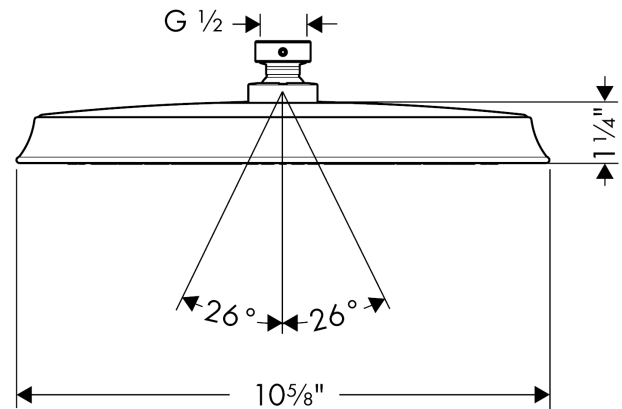

**Raindance Classic  
Showerhead 240 1-Jet, 2.0 GPM**

Finishes : **brushed nickel** Part no. : **27377821**

**Description**

**Features**

- 140 no-clog spray channels
- Spray modes: Rain
- Flow: 2.0 GPM (7.6 L/Min)
- Fully-finished matching spray face
- Spray face removable for cleaning

**Item details**

List Price \$ 1,001.00

**Technology**

**Compliance**

**Product image**

**Scale drawing**

**Raindance Classic**  
**Showerhead 240 1-Jet, 2.0 GPM**  
Finishes : **brushed nickel** Part no. : **27377821**

Exploded drawing

Year of production: >01/18

**Raindance Classic  
Showerhead 240 1-Jet, 2.0 GPM**

Finishes : **brushed nickel** Part no. : **27377821**

**Spare parts list**

Year of production: >01/18

<b>Pos.</b>	<b>Description</b>	<b>Part no.</b>	<b>Price</b>	<b>PU</b>
1	lock washer	98942000	-	1
2	hollow set screw M4x6	97767000	-	1
3	filter packing	94246000	-	1
4	lever collar	97536000	-	1
5	seal	97606000	-	1
6	air jet (Eco)	95795820	-	1