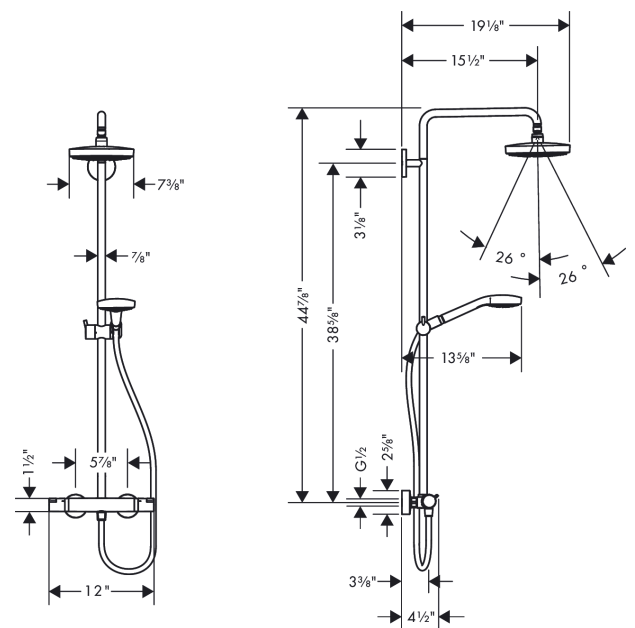

Scale drawing