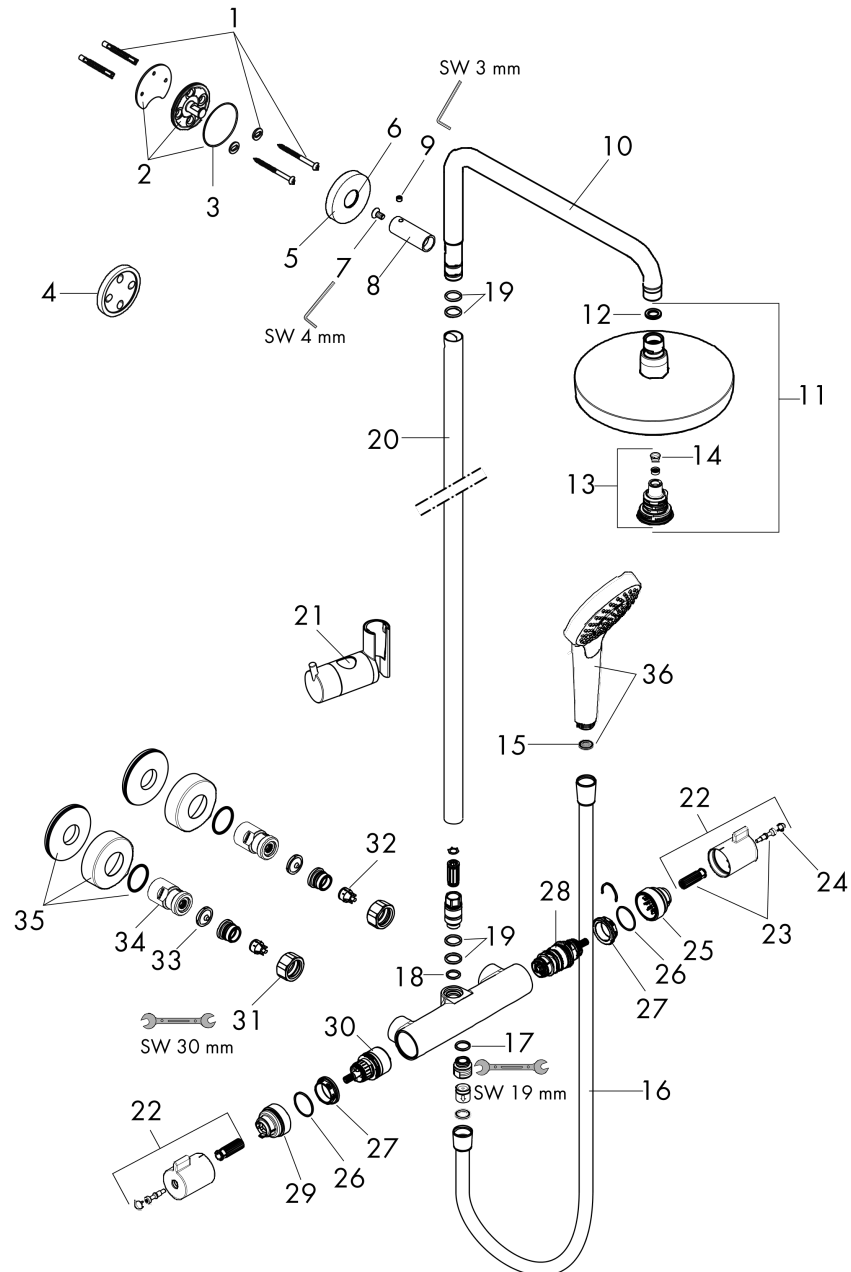

Year of production: >07/19

Croma Select S
Showerpipe 180 2-Jet, 2.0 GPM
 Finish: **chrome** Part no. : **27254001**

Spare parts list

Year of production: >07/19

Pos.	Description	Part no.	Price	PU
1	mounting set	98716000	-	1
2	wall flange	95688000	-	1
3	O-Ring 50x2	98187000	-	1
4	tile-matching-disk 7 mm	95239000	-	1
5	escutcheon Ø 60 mm	95692000	-	1
6	O-ring 20x2	98165000	-	1
7	screw	92137000	-	1
8	sleeve	92166000	-	1
9	hollow set screw M6x5	98447000	-	1
10	shower arm	92348000	-	1
11		04388000	-	1
12	seal	98058000	-	1
13	selector assy	98343000	-	1
14	filter	97735000	-	1
15	filter packing	94246000	-	1
16	shower hose 1,60 m	28276003	-	1
17	O-ring 14x2	98129000	-	1
18	O-ring 12x2,25	98382000	-	1
19	O-ring 15x2,5	98131000	-	1
20	pipe 973 mm / Ø 22 mm	92468000	-	1
21	support, assy	97651000	-	1
22	handle	95836001	-	1
23	handle fixing set	95843001	-	1
24	cover cap	95433000	-	1
25	safety set for temperature control	95839001	-	1
26	O-ring 26x1,5	98390000	-	1
27	nut	98913000	-	1
28	thermostat cartridge	98282000	-	1
29	stop ring for flow control	95927000	-	1
30	shut off unit with selector	98283000	-	1
31	set of nuts	96157000	-	1
32	non return valve	96737000	-	1
33	filter packing	96922000	-	1
34	isolation valve	98341000	-	1
35	escutcheon	98340000	-	1
36	handshower	26801401	-	1