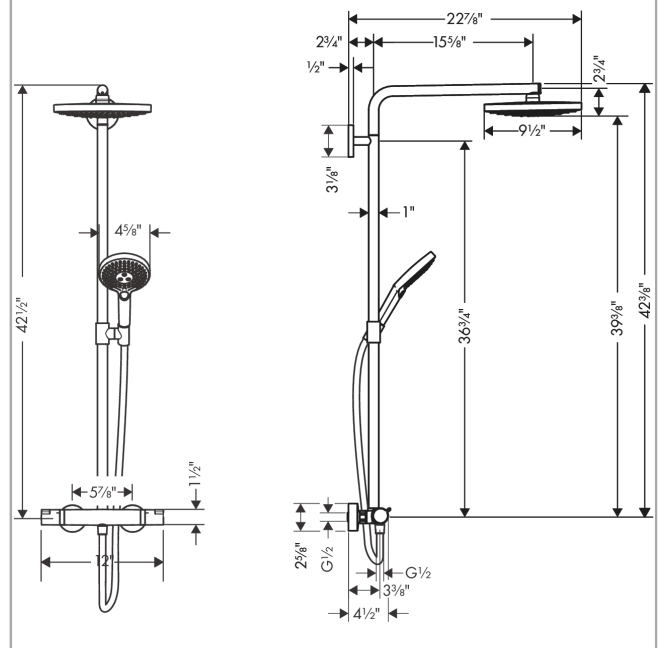

Scale drawing