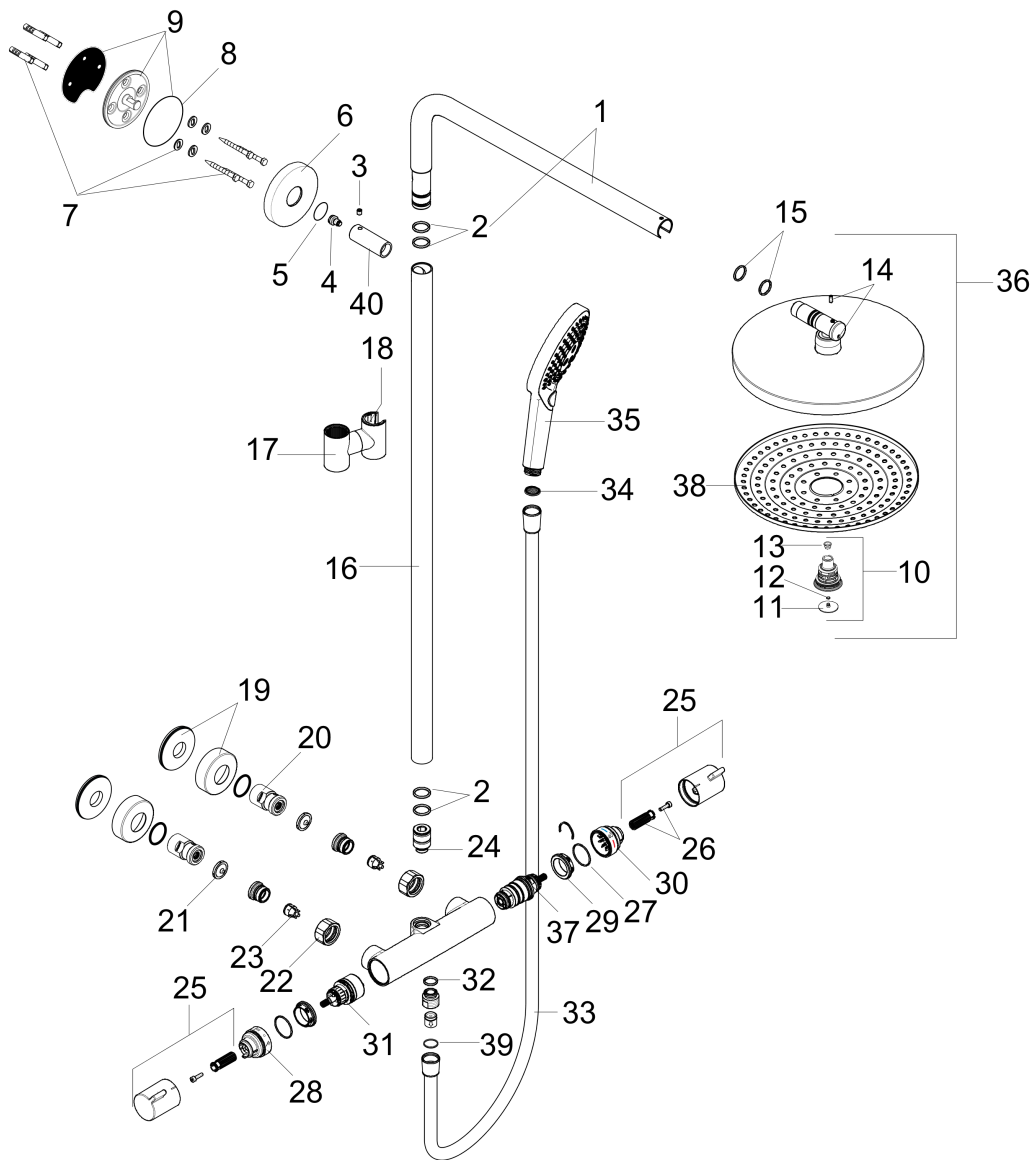

Raindance Select S
Showerpipe 240 2-Jet, 2.5 GPM
 Finishes : **white/chrome** Part no. : **27129401**

Description

Features

- consists of: Showerhead, Handshower, Thermostatic shower mixer, Handshower hose, Slider
- Flow: 2.5 GPM (9.5 L/Min)
- Outlets may not be operated simultaneously
- Shower outlet flow: 2.5 GPM (9.5 L/Min)
- Shower arm swivels left and right
- Anti-scald 100° safety stop
- Integrated volume control/diverter for 2 functions
- Exposed installation
- Thermostatic cartridge
- Built-in service stops

Year of production: >12/14

Raindance Select S
Showerpipe 240 2-Jet, 2.5 GPM
 Finishes : **white/chrome** Part no. : **27129401**

Spare parts list

Year of production: >12/14

Pos.	Description	Part no.	Price	PU
1	shower arm	98493000	-	1
2	O-ring 17x2,5	98387000	-	1
3	hollow set screw M6x5	98447000	-	1
4	screw	92137000	-	1
5	O-ring 20x2	98165000	-	1
6	escutcheon Ø 80 mm	95690000	-	1
7	mounting set	98716000	-	1
8	O-ring 72x2	98395000	-	1
9	wall flange	95687000	-	1
10	selector assy	98343000	-	1
11	cover	98344000	-	1
12	O-ring 3x1	98384000	-	1
13	filter	97735000	-	1
14	hollow set screw M4x10	97667000	-	1
15	O-ring 17x2	98199000	-	1
16	pipe 930 mm	98496000	-	1
17	support, assy	95480000	-	1
18	hollow set screw M5x10	97672000	-	1
19	escutcheon	98340000	-	1
20	isolation valve	98341000	-	1
21	filter packing	96922000	-	1
22	set of nuts	96157000	-	1
23	non return valve	96737000	-	1
24	O-ring 12x2,25	98382000	-	1
25	handle	95836001	-	1
26	handle fixing set	95843001	-	1
27	O-ring 26x1,5	98390000	-	1
28	stop ring for flow control	95927000	-	1
29	nut	98913000	-	1
30	safety set for temperature control	95839001	-	1
31	shut off unit with selector	98283000	-	1
32	O-ring 14x2	98129000	-	1
33	shower hose 1,60 m	28276003	-	1
34	filter packing	94246000	-	1
35	handshower	26531401	-	1
36	showerhead cpl.	98376401	-	1
a	thermostat cartridge	98282001	-	1
b	spray body	92291000	-	1
c	tile-matching-disk	98681000	-	1