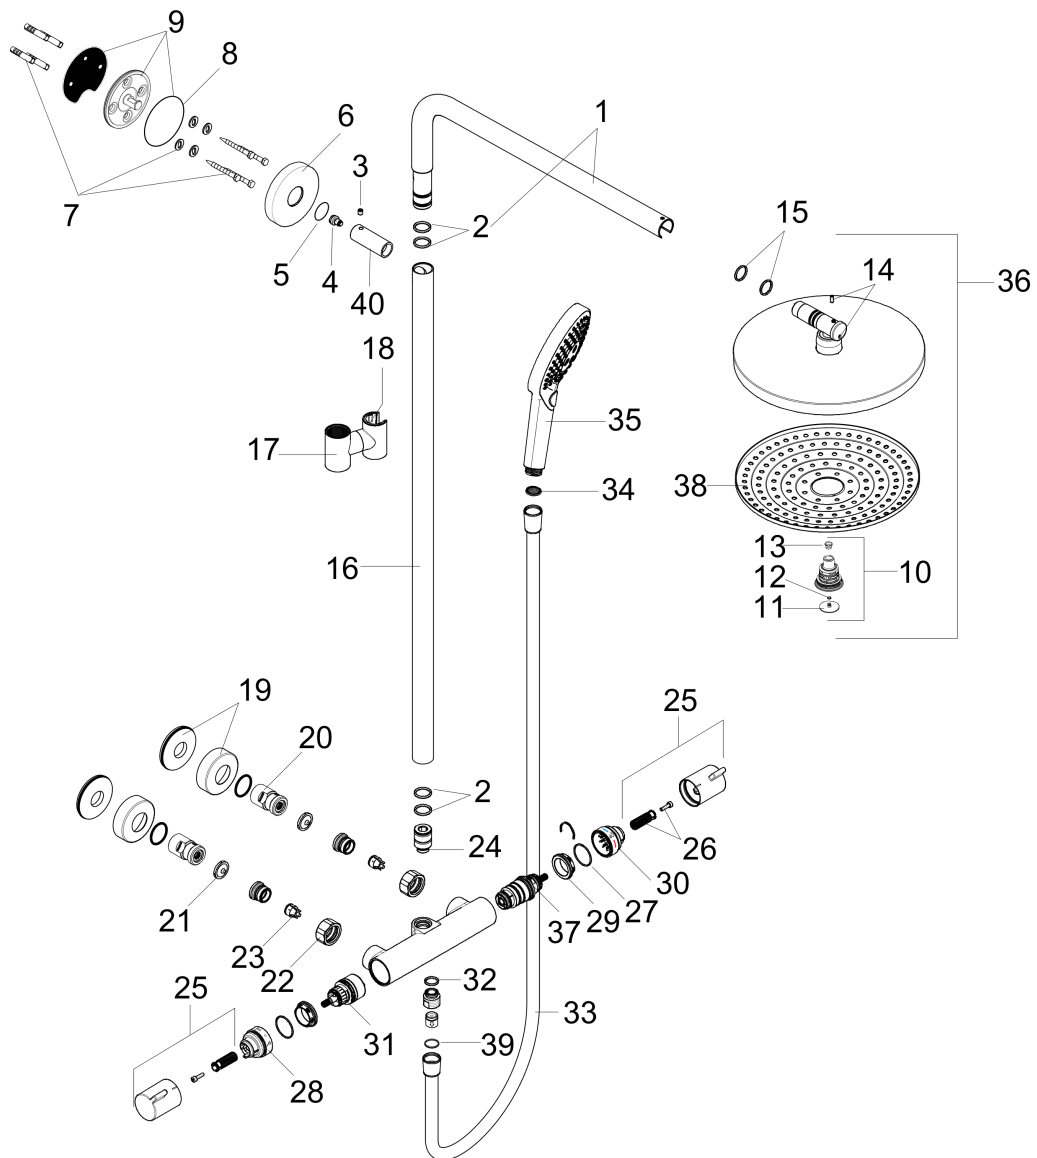

### Scale drawing

**Raindance Select S**  
**Showerpipe 240 2-Jet, 2.5 GPM**  
 Finish: **chrome** Part no. : **27129001**

Exploded drawing

Year of production: >08/13

**Raindance Select S**  
**Showerpipe 240 2-Jet, 2.5 GPM**  
 Finish: **chrome** Part no. : **27129001**

## Spare parts list

Year of production: >08/13

Pos.	Description	Part no.	Price	PU
1	shower arm	98493000	-	1
2	O-ring 17x2,5	98387000	-	1
3	hollow set screw M6x5	98447000	-	1
4	screw	92137000	-	1
5	O-ring 20x2	98165000	-	1
6	escutcheon Ø 80 mm	95690000	-	1
7	mounting set	98716000	-	1
8	O-ring 72x2	98395000	-	1
9	wall flange	95687000	-	1
10	selector assy	98343000	-	1
11	cover	98344000	-	1
12	O-ring 3x1	98384000	-	1
13	filter	97735000	-	1
14	hollow set screw M4x10	97667000	-	1
15	O-ring 17x2	98199000	-	1
16	pipe 930 mm / Ø 25 mm	98496000	-	1
17	support, assy	95480000	-	1
18	hollow set screw M5x10	97672000	-	1
19	escutcheon	98340000	-	1
20	isolation valve	98341000	-	1
21	filter packing	96922000	-	1
22	set of nuts	96157000	-	1
23	non return valve	96737000	-	1
24	O-ring 12x2,25	98382000	-	1
25	handle	95836001	-	1
26	handle fixing set	95843000	-	1
27	O-ring 26x1,5	98390000	-	1
28	stop ring for flow control	95927000	-	1
29	nut	98913000	-	1
30	safety set for temperature control	95839001	-	1
31	shut off unit with selector	98283000	-	1
32	O-ring 14x2	98129000	-	1
33	shower hose 1,60 m	28276003	-	1
34	filter packing	94246000	-	1
35	handshower	26531001	-	1
36	showerhead cpl.	98376001	-	1
37	thermostat cartridge	98282000	-	1
38	spray body	92291000	-	1
39	seal	98058000	-	1
40	sleeve	92166000	-	1
a	cover cap	95433000	-	1