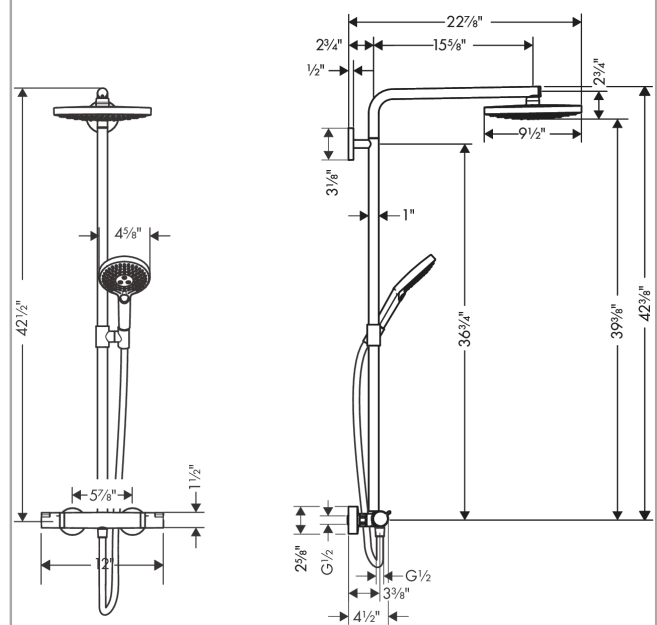

Scale drawing