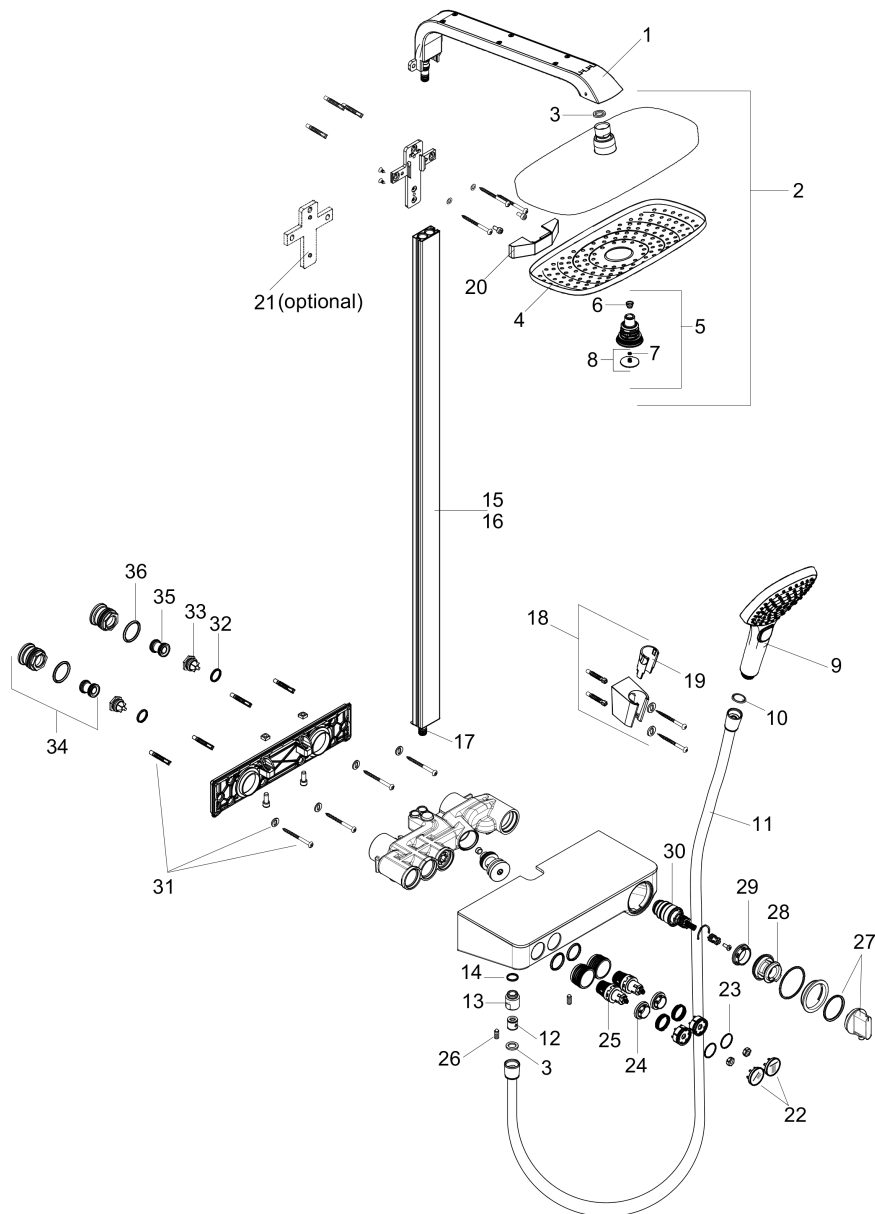

Raindance Select E
Showerpipe 300 with Select Shower Controls, 2.0 GPM
 Finishes : **white/chrome** Part no. : **27126401**

Description

Features

- consists of: Showerhead, Handshower, Thermostatic shower mixer, Handshower hose, Handshower holder
- Flow: 2.0 GPM (7.6 L/Min)
- Outlets may be operated simultaneously (maximum combined flow of 2.0 GPM)
- Shower outlet flow: 2.0 GPM (7.6 L/min)
- Anti-scald 100° safety stop
- Convenient diversion via Select button
- Exposed installation
- Thermostatic cartridge

Item details

List Price \$ 2,027.00

Technology

Compliance

Product image

Scale drawing

Raindance Select E
Showerpipe 300 with Select Shower Controls, 2.0 GPM
 Finishes : **white/chrome** Part no. : **27126401**

Exploded drawing

Year of production: >10/16

Raindance Select E
Showerpipe 300 with Select Shower Controls, 2.0 GPM
 Finishes : **white/chrome** Part no. : **27126401**

Spare parts list

Year of production: >10/16