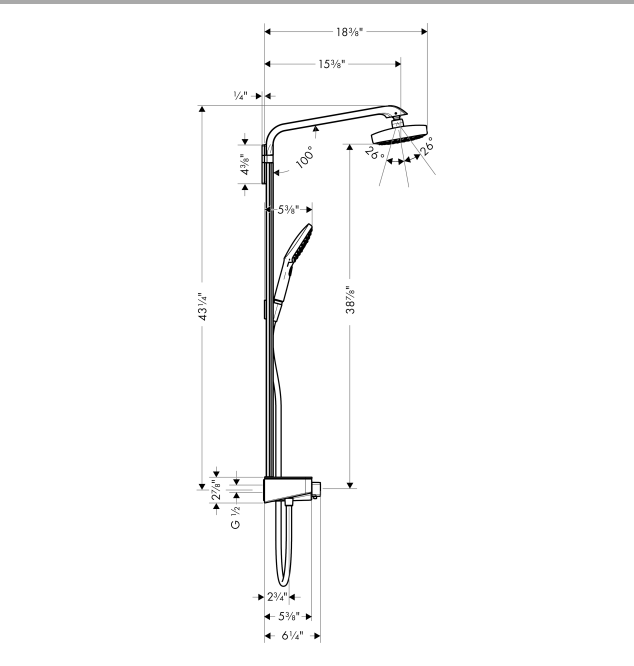

Raindance Select E
Showerpipe 300 with Select Shower Controls, 2.0 GPM
 Finishes : **white/chrome** Part no. : **27126401**

Description

Features

- consists of: Showerhead, Handshower, Thermostatic shower mixer, Handshower hose, Handshower holder
- Flow: 2.0 GPM (7.6 L/Min)
- Outlets may be operated simultaneously (maximum combined flow of 2.0 GPM)
- Shower outlet flow: 2.0 GPM (7.6 L/min)
- Anti-scald 100° safety stop
- Convenient diversion via Select button
- Exposed installation
- Thermostatic cartridge

Item details

List Price \$ 2,027.00

Technology

Compliance

Product image

Scale drawing

Raindance Select E
Showerpipe 300 with Select Shower Controls, 2.0 GPM
 Finishes : **white/chrome** Part no. : **27126401**

Exploded drawing

Year of production: >10/16

Raindance Select E
Showerpipe 300 with Select Shower Controls, 2.0 GPM
 Finishes : **white/chrome** Part no. : **27126401**

Spare parts list

Year of production: >10/16