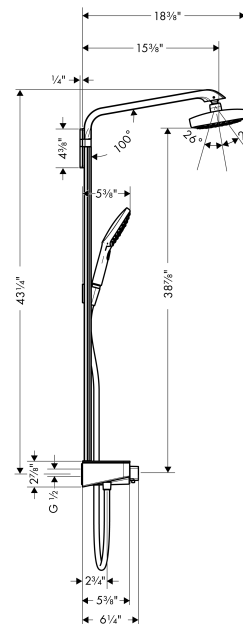

Scale drawing