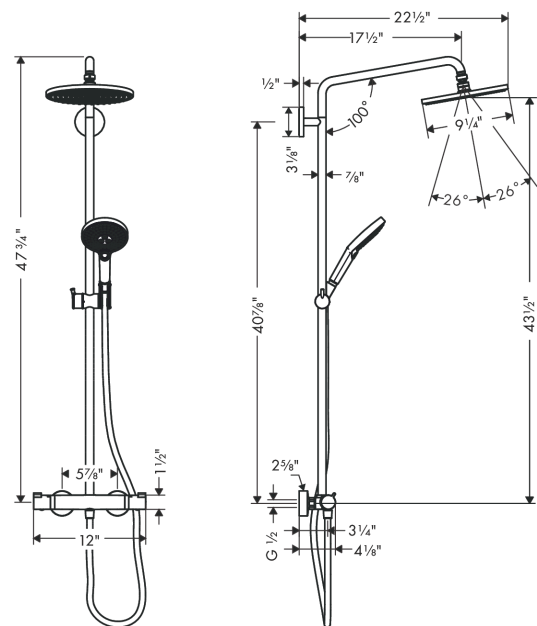

Scale drawing