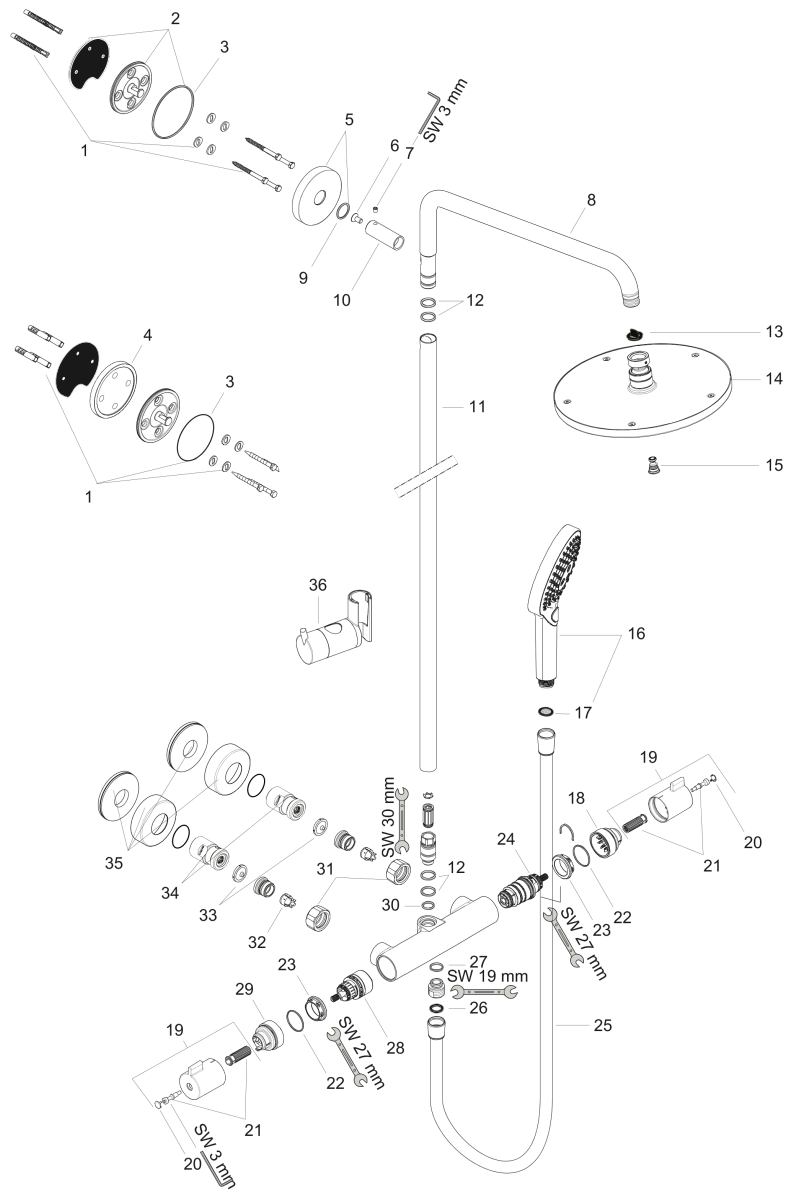

Year of production: >01/16

Raindance S

Showerpipe 240 1-Jet, 2.5 GPM

Finish: **brushed nickel** Part no. : **27115821**

Spare parts list

Year of production: >01/16

Pos.	Description	Part no.	Price	PU
1	mounting set	98716000	-	1
2	wall flange	95687000	-	1
3	O-ring 72x2	98395000	-	1
4	tile-matching-disk 7 mm	98681000	-	1
5	escutcheon Ø 80 mm	95691820	-	1
6	screw	92137000	-	1
7	hollow set screw M6x5	98447000	-	1
8	shower arm	95916820	-	1
9	O-ring 20x2	98165000	-	1
10	sleeve	92166820	-	1
11	pipe 1030 mm	95915820	-	1
12	O-ring 15x2,5	98131000	-	1
13	filter packing	88649000	-	1
14	head shower Ø 240 mm	92210821	-	1
15	air jet	95794820	-	1
16	handshower	26531821	-	1
17	filter packing	94246000	-	1
18	safety set for temperature control	95839001	-	1
19	handle	95836821	-	1
20	cover cap	95433820	-	1
21	handle fixing set	95843001	-	1
22	O-ring 26x1,5	98390000	-	1
23	nut	98913000	-	1
24	thermostat cartridge	98282000	-	1
25	shower hose 1,60 m	28276823	-	1
26	seal	98058000	-	1
27	O-ring 14x2	98129000	-	1
28	shut off unit with selector	98283000	-	1
29	stop ring for flow control	95927000	-	1
30	O-ring 12x2,25	98382000	-	1
31	set of nuts	96157820	-	1
32	non return valve	96737000	-	1
33	filter packing	96922000	-	1
34	isolation valve	98341000	-	1
35	escutcheon	98340820	-	1
36	support, assy	97651820	-	1