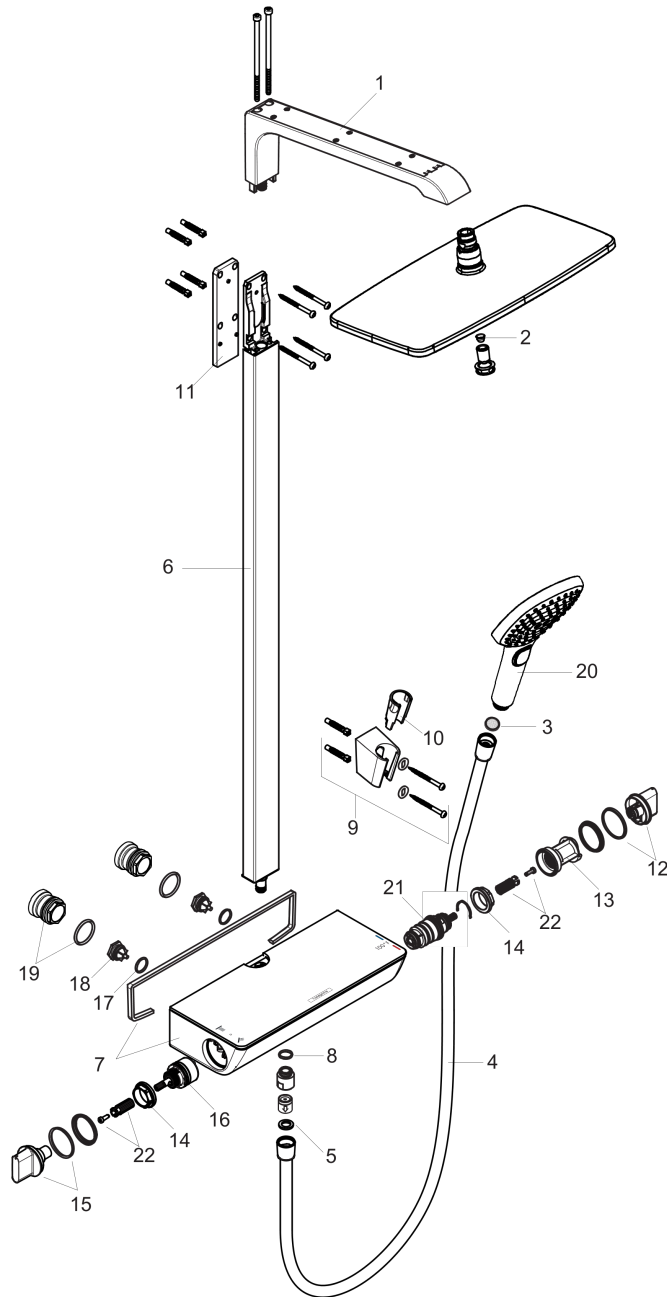

Raindance E
Showerpipe 360 1-Jet, 2.5 GPM
 Finishes : **chrome** Part no. : **27112001**

Description

Features

- consists of: Showerhead, Handshower, Thermostatic shower mixer, Handshower hose, Handshower holder
- Flow: 2.5 GPM (9.5 L/Min)
- Outlets may not be operated simultaneously
- Shelf: Shelf made of safety glass
- Shower outlet flow: 2.5 GPM (9.5 L/Min)
- Anti-scald 100° safety stop
- Integrated volume control/diverter for 2 functions
- Exposed installation
- Thermostatic cartridge

Item details

List Price \$ 1,925.00

Technology

Compliance

Product image

Scale drawing

Raindance E
Showerpipe 360 1-Jet, 2.5 GPM
 Finishes : **chrome** Part no. : **27112001**

Exploded drawing

Year of production: >04/14

Raindance E
Showerpipe 360 1-Jet, 2.5 GPM
 Finishes : **chrome** Part no. : **27112001**

Spare parts list

Year of production: >04/14

Pos.	Description	Part no.	Price	PU
1	shower arm	92267000	-	1
2	filter	97735000	-	1
3	filter packing	94246000	-	1
4	shower hose Isiflex'B 1,60 m	28276000	-	1
5	seal	98058000	-	1
6	pipe with cover (850 mm)	92265000	-	1
7	escutcheon	98478001	-	1
8	O-ring 14x2	98129000	-	1
9	shower holder	28331000	-	1
10	guide	98918000	-	1
11	tile-matching-disk	95960000	-	1
12	handle for thermostat	95770000	-	1
13	safety set	95771000	-	1
14	nut	98913000	-	1
15	handle	95957000	-	1
16	shut off unit with selector	98283000	-	1
17	O-ring 17x2	98199000	-	1
18	non return valve (pressure-resistant up to 2 MPa)	95773000	-	1
19	set of S-unions	95772001	-	1
20	handshower	26521001	-	1
21	thermostat cartridge	98282001	-	1
22	handle fixing set	92130000	-	1