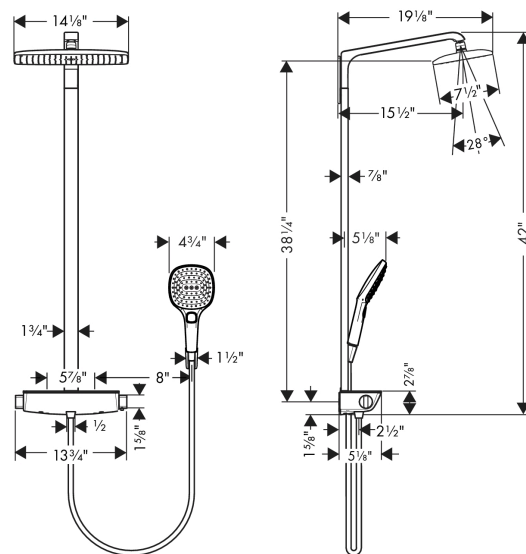

Raindance E
Showerpipe 360 1-Jet, 2.5 GPM
 Finishes : **chrome** Part no. : **27112001**

Description

Features

- consists of: Showerhead, Handshower, Thermostatic shower mixer, Handshower hose, Handshower holder
- Flow: 2.5 GPM (9.5 L/Min)
- Outlets may not be operated simultaneously
- Shelf: Shelf made of safety glass
- Shower outlet flow: 2.5 GPM (9.5 L/Min)
- Anti-scald 100° safety stop
- Integrated volume control/diverter for 2 functions
- Exposed installation
- Thermostatic cartridge

Item details

List Price \$ 1,925.00

Technology

Compliance

Product image

Scale drawing

Raindance E
Showerpipe 360 1-Jet, 2.5 GPM
 Finishes : **chrome** Part no. : **27112001**

Exploded drawing

Year of production: >04/14

Raindance E
Showerpipe 360 1-Jet, 2.5 GPM
 Finishes : **chrome** Part no. : **27112001**

Spare parts list

Year of production: >04/14

Pos.	Description	Part no.	Price	PU
1	shower arm	92267000	-	1
2	filter	97735000	-	1
3	filter packing	94246000	-	1
4	shower hose Isiflex'B 1,60 m	28276000	-	1
5	seal	98058000	-	1
6	pipe with cover (850 mm)	92265000	-	1
7	escutcheon	98478001	-	1
8	O-ring 14x2	98129000	-	1
9	shower holder	28331000	-	1
10	guide	98918000	-	1
11	tile-matching-disk	95960000	-	1
12	handle for thermostat	95770000	-	1
13	safety set	95771000	-	1
14	nut	98913000	-	1
15	handle	95957000	-	1
16	shut off unit with selector	98283000	-	1
17	O-ring 17x2	98199000	-	1
18	non return valve (pressure-resistant up to 2 MPa)	95773000	-	1
19	set of S-unions	95772001	-	1
20	handshower	26521001	-	1
21	thermostat cartridge	98282001	-	1
22	handle fixing set	92130000	-	1