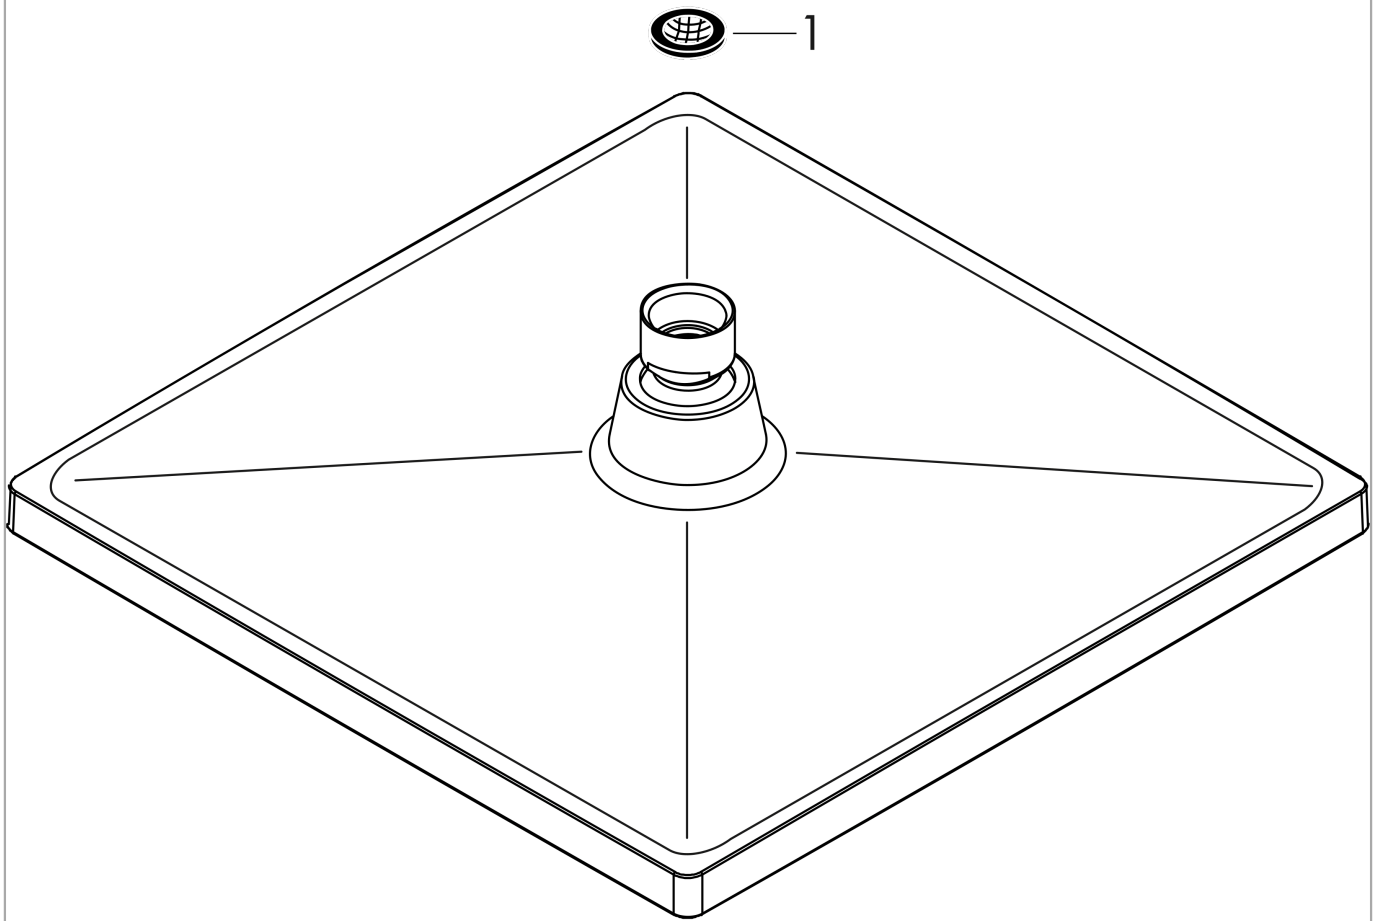

Crometta E
Showerhead 240 1-Jet, 1.75 GPM
 Finish: **chrome** Part no. : **26943001**

Description

Features

- Shower head size: 9.44" x 9.44"
- Spray modes: Rain
- Max. flow: 1.75 GPM (6.6 L/Min)
- 206 spray channels
- Spray face finish: Fully-finished matching spray face

Item details

List Price \$ 240.00

Technology

Compliance / Sustainability

Product image

Scale drawing

Crometta E
Showerhead 240 1-Jet, 1.75 GPM
Finish: **chrome** Part no. : **26943001**

Exploded drawing

Year of production: >11/20

Crometta E
Showerhead 240 1-Jet, 1.75 GPM
 Finish: **chrome** Part no. : **26943001**

Spare parts list

Year of production: >11/20

| Pos. | Description | Part no. | Price | PU |
|------|----------------|----------|-------|----|
| 1 | filter packing | 94246000 | - | 1 |