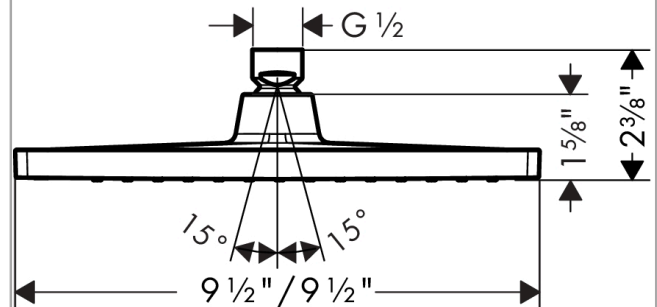

Crometta E
Showerhead 240 1-Jet, 1.75 GPM
 Finish: **chrome** Part no. : **26943001**

Description

Features

- Shower head size: 9.44" x 9.44"
- Spray modes: Rain
- Max. flow: 1.75 GPM (6.6 L/Min)
- 206 spray channels
- Spray face finish: Fully-finished matching spray face

Item details

List Price \$ 240.00

Technology

Compliance / Sustainability

Product image

Scale drawing

Crometta E
Showerhead 240 1-Jet, 1.75 GPM
Finish: **chrome** Part no. : **26943001**

Exploded drawing

Year of production: >11/20

Crometta E
Showerhead 240 1-Jet, 1.75 GPM
 Finish: **chrome** Part no. : **26943001**

Spare parts list

Year of production: >11/20

| Pos. | Description | Part no. | Price | PU |
|------|----------------|----------|-------|----|
| 1 | filter packing | 94246000 | - | 1 |