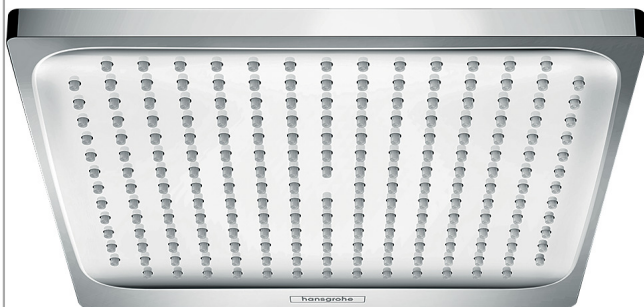

Crometta E
Showerhead 240 1-Jet, 1.75 GPM
 Finish: **chrome** Part no. : **26943001**

Description

Features

- Shower head size: 9.44" x 9.44"
- Spray modes: Rain
- Max. flow: 1.75 GPM (6.6 L/Min)
- 206 spray channels
- Spray face finish: Fully-finished matching spray face

Item details

List Price \$ 240.00

Technology

Compliance / Sustainability

Product image

Scale drawing

Crometta E
Showerhead 240 1-Jet, 1.75 GPM
Finish: **chrome** Part no. : **26943001**

Exploded drawing

Year of production: >11/20

Crometta E
Showerhead 240 1-Jet, 1.75 GPM
 Finish: **chrome** Part no. : **26943001**

Spare parts list

Year of production: >11/20

| Pos. | Description | Part no. | Price | PU |
|------|----------------|----------|-------|----|
| 1 | filter packing | 94246000 | - | 1 |