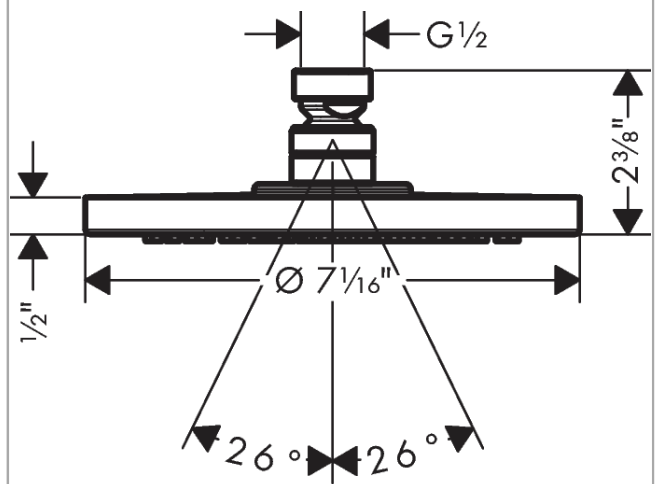

**Raindance S**  
**Showerhead 180 1-Jet PowderRain, 2.5 GPM**  
 Finish: **brushed nickel** Part no. : **26928821**

**Description**

**Features**

- Shower head size: 7 1/8"
- Spray modes: PowderRain
- Max. flow: 2.5 GPM (9.5 L/Min)
- Spray face finish: Fully-finished matching spray face

**Item details**

List Price \$ 822.00

**Technology**

**Compliance / Sustainability**

**Product image**

**Scale drawing**

**Raindance S**  
**Showerhead 180 1-Jet PowderRain, 2.5 GPM**  
 Finish: brushed nickel Part no. : 26928821

Exploded drawing

Year of production: >11/20

**Raindance S**  
**Showerhead 180 1-Jet PowderRain, 2.5 GPM**  
 Finish: **brushed nickel** Part no. : **26928821**

**Spare parts list**

Year of production: >11/20

Pos.	Description	Part no.	Price	PU
1	filter	92672000	-	1
2	lock washer	98942820	-	1
3	hollow set screw M4x6	97767000	-	1