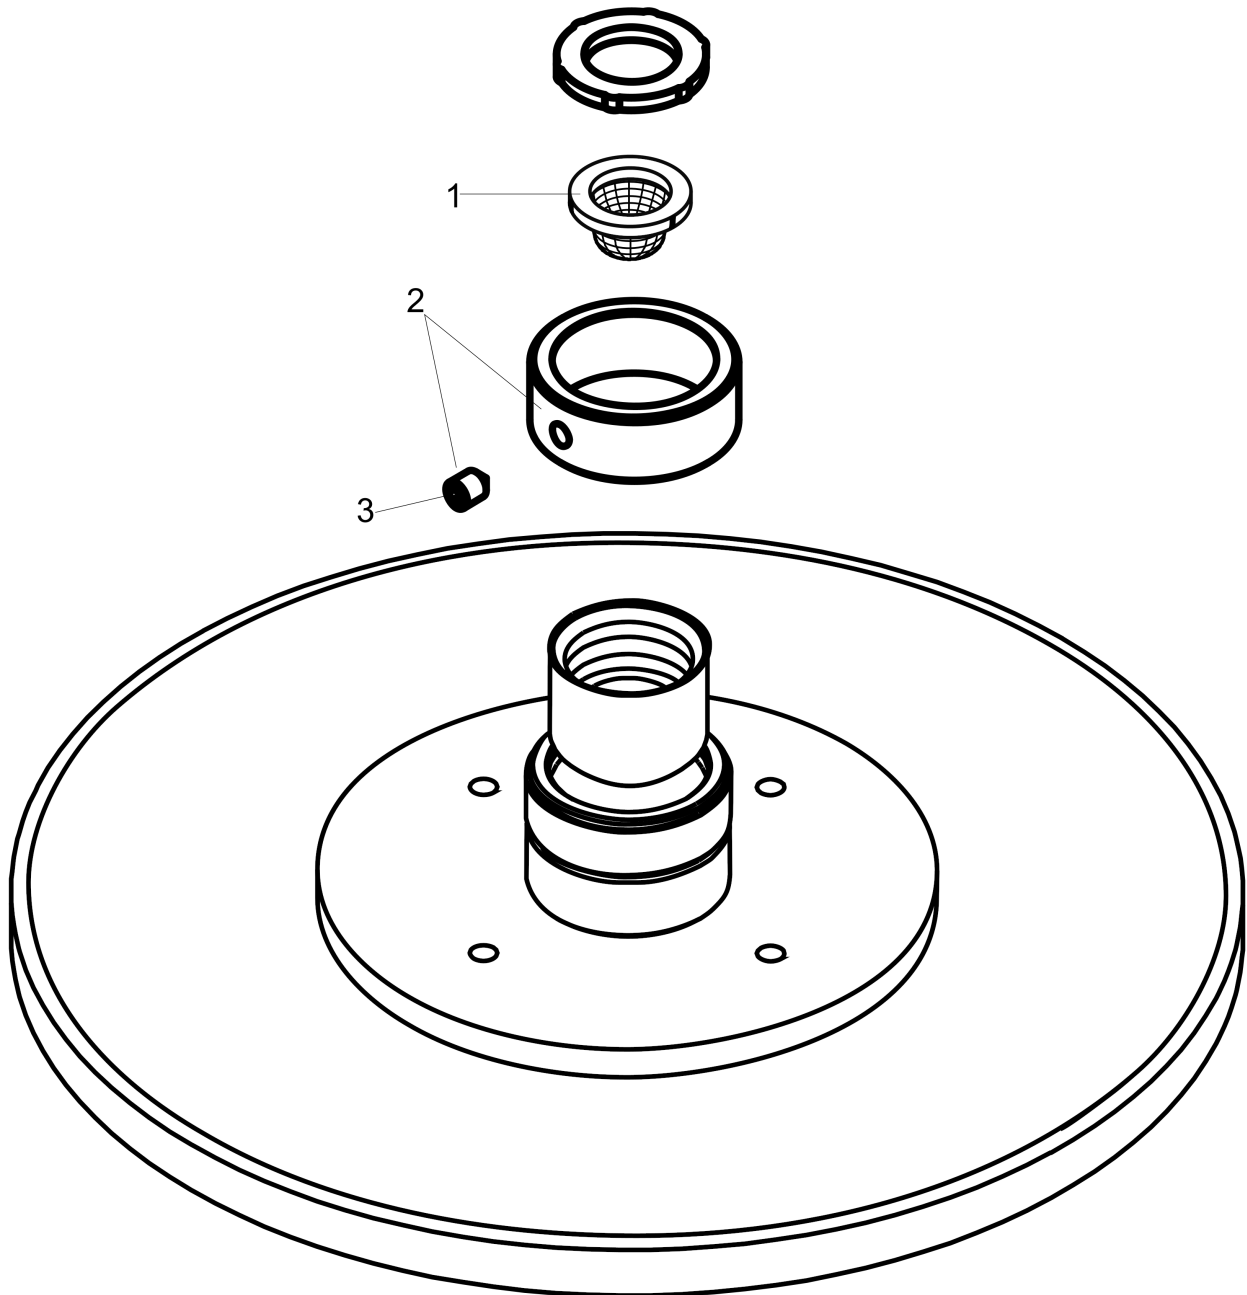

**Raindance S**  
**Showerhead 180 1-Jet PowderRain, 2.5 GPM**  
 Finish: **brushed nickel** Part no. : **26928821**

**Description**

**Features**

- Shower head size: 7 1/8"
- Spray modes: PowderRain
- Max. flow: 2.5 GPM (9.5 L/Min)
- Spray face finish: Fully-finished matching spray face

**Item details**

List Price \$ 822.00

**Technology**

**Compliance / Sustainability**

**Product image**

**Scale drawing**

**Raindance S**  
**Showerhead 180 1-Jet PowderRain, 2.5 GPM**  
 Finish: brushed nickel Part no. : 26928821

Exploded drawing

Year of production: >11/20

**Raindance S**  
**Showerhead 180 1-Jet PowderRain, 2.5 GPM**  
 Finish: **brushed nickel** Part no. : **26928821**

**Spare parts list**

Year of production: >11/20

Pos.	Description	Part no.	Price	PU
1	filter	92672000	-	1
2	lock washer	98942820	-	1
3	hollow set screw M4x6	97767000	-	1