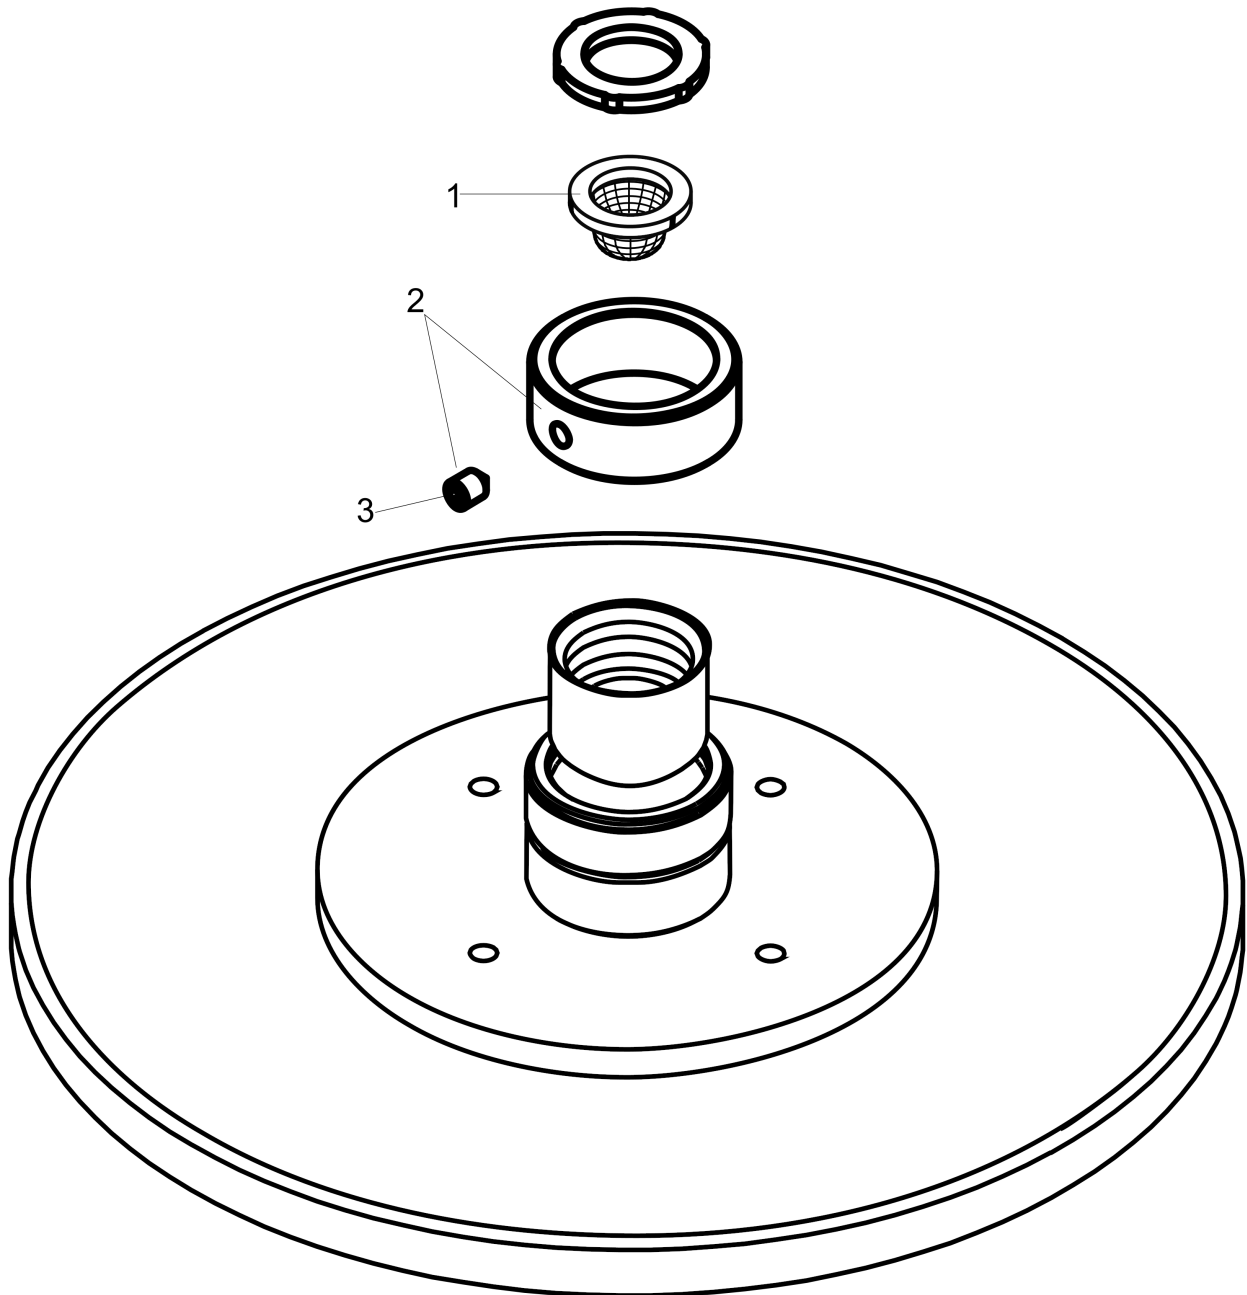

**Raindance S**  
**Showerhead 180 1-Jet PowderRain, 2.5 GPM**  
 Finish: **matte white** Part no. : **26928701**

**Description**

**Features**

- Shower head size: 7 1/8"
- Spray modes: PowderRain
- Max. flow: 2.5 GPM (9.5 L/Min)
- Spray face finish: Fully-finished matching spray face

**Item details**

List Price \$ 822.00

**Technology**

**Compliance / Sustainability**

**Product image**

**Scale drawing**

**Raindance S**  
**Showerhead 180 1-Jet PowderRain, 2.5 GPM**  
 Finish: **matte white** Part no. : **26928701**

**Exploded drawing**

Year of production: >11/20

**Raindance S**  
**Showerhead 180 1-Jet PowderRain, 2.5 GPM**  
 Finish: **matte white** Part no. : **26928701**

**Spare parts list**

Year of production: >11/20

Pos.	Description	Part no.	Price	PU
1	filter	92672000	-	1
2	lock washer	98942700	-	1
3	hollow set screw M4x6	97767000	-	1