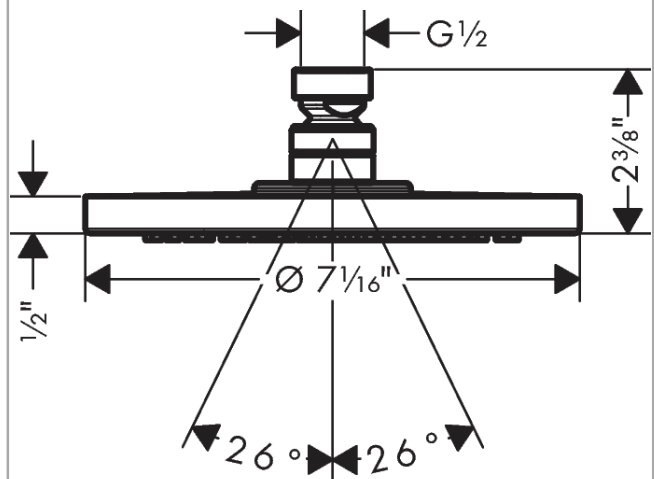

**Raindance S**  
**Showerhead 180 1-Jet PowderRain, 2.5 GPM**  
 Finish: **matte white** Part no. : **26928701**

**Description**

**Features**

- Shower head size: 7 1/8"
- Spray modes: PowderRain
- Max. flow: 2.5 GPM (9.5 L/Min)
- Spray face finish: Fully-finished matching spray face

**Item details**

List Price \$ 822.00

**Technology**

**Compliance / Sustainability**

**Product image**

**Scale drawing**

**Raindance S**  
**Showerhead 180 1-Jet PowderRain, 2.5 GPM**  
 Finish: **matte white** Part no. : **26928701**

**Exploded drawing**

Year of production: >11/20

**Raindance S**  
**Showerhead 180 1-Jet PowderRain, 2.5 GPM**  
 Finish: **matte white** Part no. : **26928701**

**Spare parts list**

Year of production: >11/20

Pos.	Description	Part no.	Price	PU
1	filter	92672000	-	1
2	lock washer	98942700	-	1
3	hollow set screw M4x6	97767000	-	1