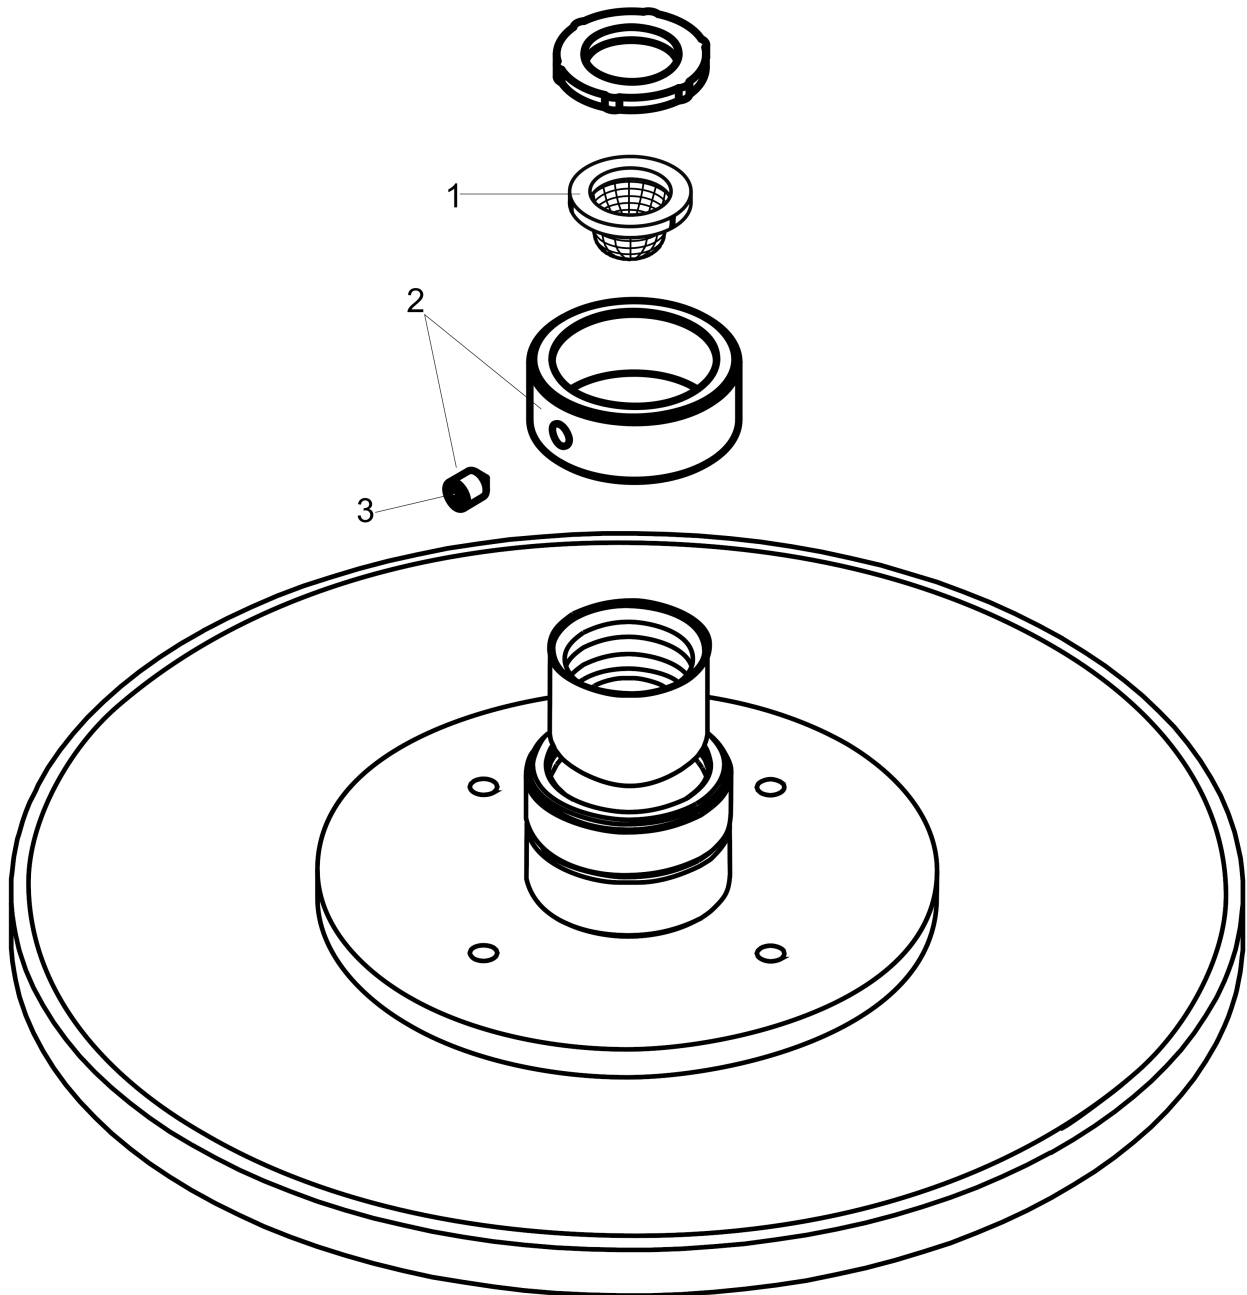

Raindance S
Showerhead 180 1-Jet PowderRain, 2.5 GPM
 Finish: **matte black** Part no. : **26928671**

Description

Features

- Shower head size: 7 1/8"
- Spray modes: PowderRain
- Max. flow: 2.5 GPM (9.5 L/Min)
- Spray face finish: Fully-finished matching spray face

Item details

List Price \$ 822.00

Technology

Compliance / Sustainability

Product image

Scale drawing

Raindance S
Showerhead 180 1-Jet PowderRain, 2.5 GPM
 Finish: **matte black** Part no. : **26928671**

Exploded drawing

Year of production: >11/20

Raindance S
Showerhead 180 1-Jet PowderRain, 2.5 GPM
 Finish: **matte black** Part no. : **26928671**

Spare parts list

Year of production: >11/20

Pos.	Description	Part no.	Price	PU
1	filter	92672000	-	1
2	lock washer	98942670	-	1
3	hollow set screw M4x6	97767000	-	1