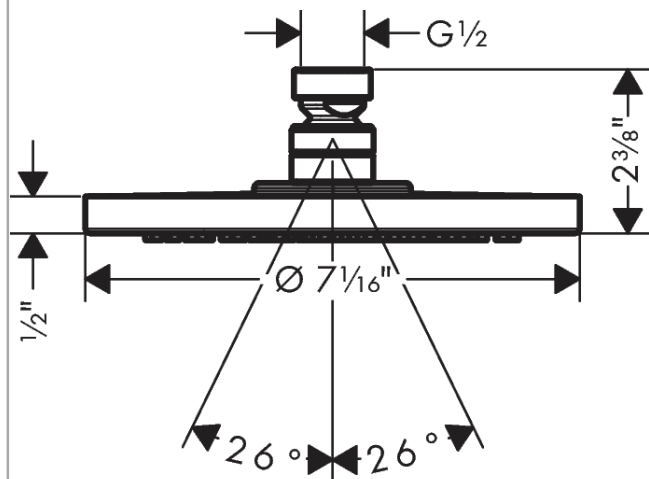

Raindance S
Showerhead 180 1-Jet PowderRain, 2.5 GPM
 Finish: **matte black** Part no. : **26928671**

Description

Features

- Shower head size: 7 1/8"
- Spray modes: PowderRain
- Max. flow: 2.5 GPM (9.5 L/Min)
- Spray face finish: Fully-finished matching spray face

Item details

List Price \$ 822.00

Technology

Compliance / Sustainability

Product image

Scale drawing

Raindance S
Showerhead 180 1-Jet PowderRain, 2.5 GPM
 Finish: **matte black** Part no. : **26928671**

Exploded drawing

Year of production: >11/20

Raindance S
Showerhead 180 1-Jet PowderRain, 2.5 GPM
 Finish: **matte black** Part no. : **26928671**

Spare parts list

Year of production: >11/20

Pos.	Description	Part no.	Price	PU
1	filter	92672000	-	1
2	lock washer	98942670	-	1
3	hollow set screw M4x6	97767000	-	1