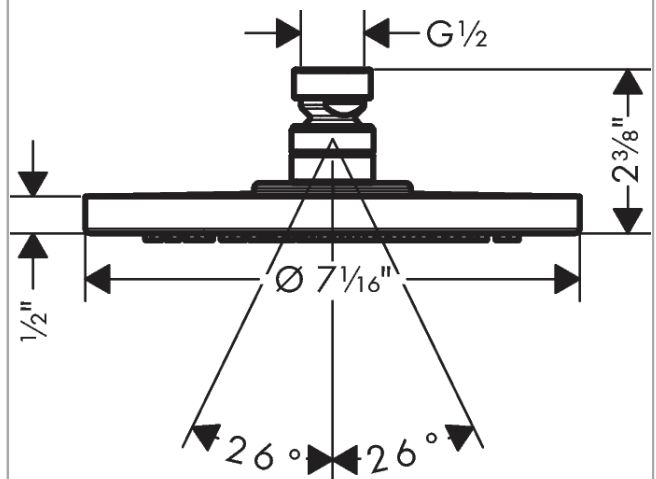

Raindance S
Showerhead 180 1-Jet PowderRain, 2.5 GPM
 Finish: **brushed black chrome** Part no. : **26928341**

Description

Features

- Shower head size: 7 1/8"
- Spray modes: PowderRain
- Max. flow: 2.5 GPM (9.5 L/Min)
- Spray face finish: Fully-finished matching spray face

Item details

List Price \$ 822.00

Technology

Compliance / Sustainability

Product image

Scale drawing

Raindance S
Showerhead 180 1-Jet PowderRain, 2.5 GPM
 Finish: **brushed black chrome** Part no. : **26928341**

Exploded drawing

Year of production: >11/20

Raindance S
Showerhead 180 1-Jet PowderRain, 2.5 GPM
 Finish: **brushed black chrome** Part no. : **26928341**

Spare parts list

Year of production: >11/20

Pos.	Description	Part no.	Price	PU
1	filter	92672000	-	1
2	lock washer	98942340	-	1
3	hollow set screw M4x6	97767000	-	1