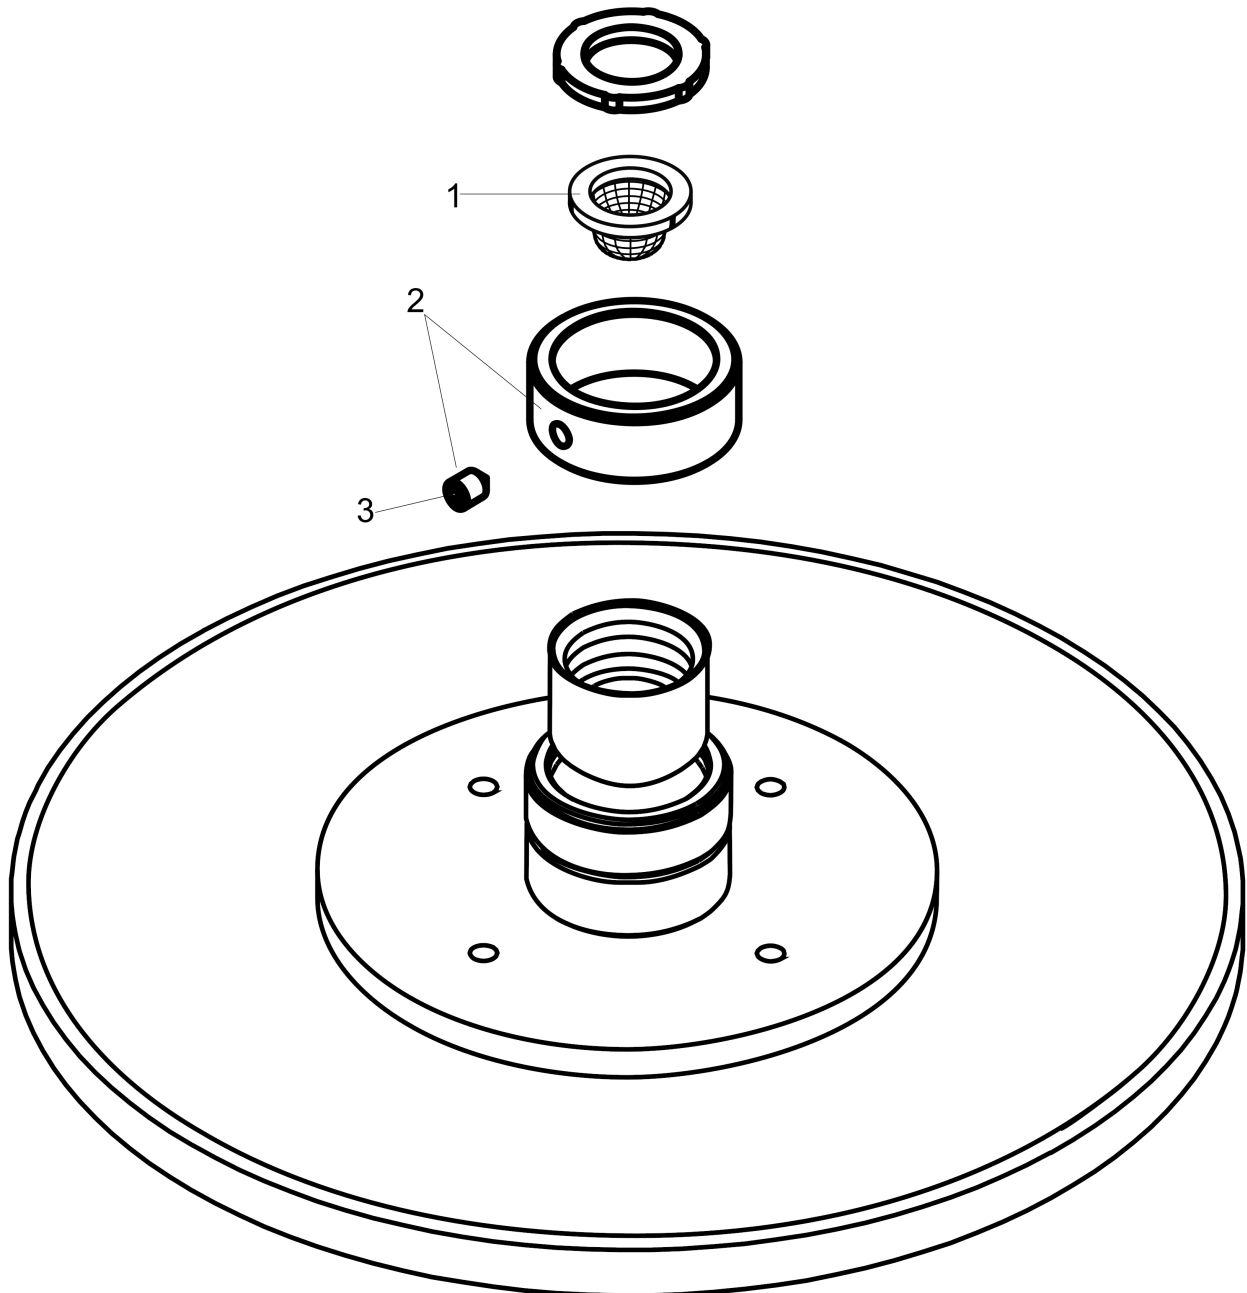

Raindance S
Showerhead 180 1-Jet PowderRain, 2.5 GPM
 Finish: **brushed black chrome** Part no. : **26928341**

Description

Features

- Shower head size: 7 1/8"
- Spray modes: PowderRain
- Max. flow: 2.5 GPM (9.5 L/Min)
- Spray face finish: Fully-finished matching spray face

Item details

List Price \$ 822.00

Technology

Compliance / Sustainability

Product image

Scale drawing

Raindance S
Showerhead 180 1-Jet PowderRain, 2.5 GPM
 Finish: **brushed black chrome** Part no. : **26928341**

Exploded drawing

Year of production: >11/20

Raindance S
Showerhead 180 1-Jet PowderRain, 2.5 GPM
 Finish: **brushed black chrome** Part no. : **26928341**

Spare parts list

Year of production: >11/20

Pos.	Description	Part no.	Price	PU
1	filter	92672000	-	1
2	lock washer	98942340	-	1
3	hollow set screw M4x6	97767000	-	1