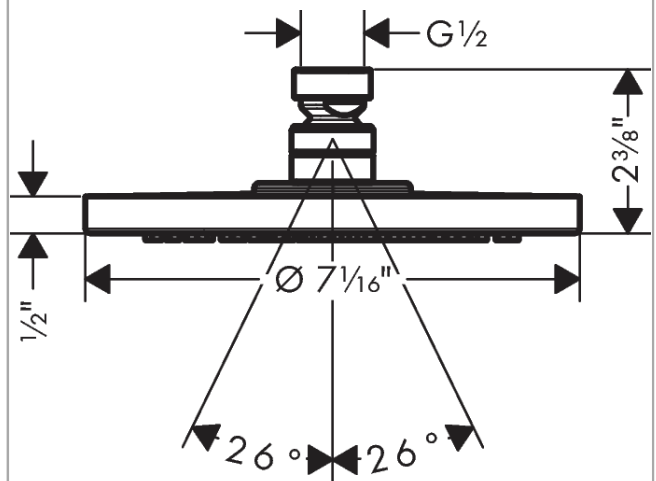

**Raindance S**  
**Showerhead 180 1-Jet PowderRain, 2.5 GPM**  
 Finish: **brushed bronze** Part no. : **26928141**

**Description**

**Features**

- Shower head size: 7 1/8"
- Spray modes: PowderRain
- Max. flow: 2.5 GPM (9.5 L/Min)
- Spray face finish: Fully-finished matching spray face

**Item details**

List Price \$ 822.00

**Technology**

**Compliance / Sustainability**

**Product image**

**Scale drawing**

**Raindance S**  
**Showerhead 180 1-Jet PowderRain, 2.5 GPM**  
 Finish: **brushed bronze** Part no. : **26928141**

**Exploded drawing**

Year of production: >11/20

**Raindance S**  
**Showerhead 180 1-Jet PowderRain, 2.5 GPM**  
 Finish: **brushed bronze** Part no. : **26928141**

**Spare parts list**

Year of production: >11/20

Pos.	Description	Part no.	Price	PU
1	filter	92672000	-	1
2	lock washer	98942140	-	1
3	hollow set screw M4x6	97767000	-	1