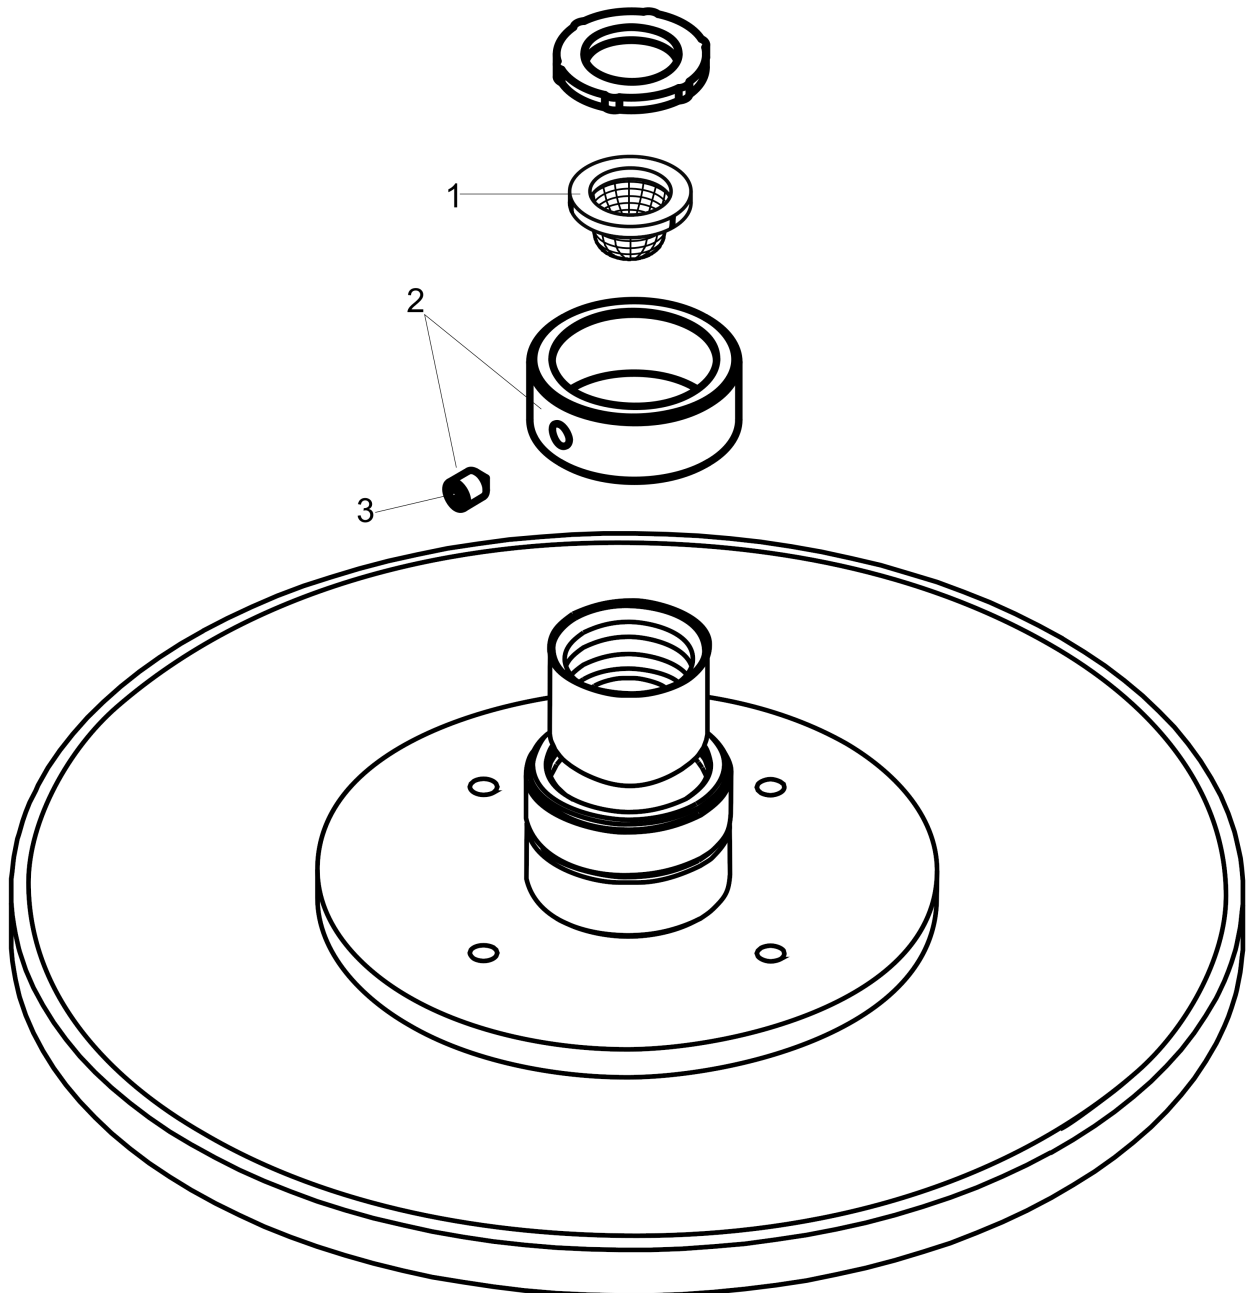

**Raindance S**  
**Showerhead 180 1-Jet PowderRain, 2.5 GPM**  
 Finish: **brushed bronze** Part no. : **26928141**

**Description**

**Features**

- Shower head size: 7 1/8"
- Spray modes: PowderRain
- Max. flow: 2.5 GPM (9.5 L/Min)
- Spray face finish: Fully-finished matching spray face

**Item details**

List Price \$ 822.00

**Technology**

**Compliance / Sustainability**

**Product image**

**Scale drawing**

**Raindance S**  
**Showerhead 180 1-Jet PowderRain, 2.5 GPM**  
 Finish: **brushed bronze** Part no. : **26928141**

**Exploded drawing**

Year of production: >11/20

**Raindance S**  
**Showerhead 180 1-Jet PowderRain, 2.5 GPM**  
 Finish: **brushed bronze** Part no. : **26928141**

**Spare parts list**

Year of production: >11/20

Pos.	Description	Part no.	Price	PU
1	filter	92672000	-	1
2	lock washer	98942140	-	1
3	hollow set screw M4x6	97767000	-	1