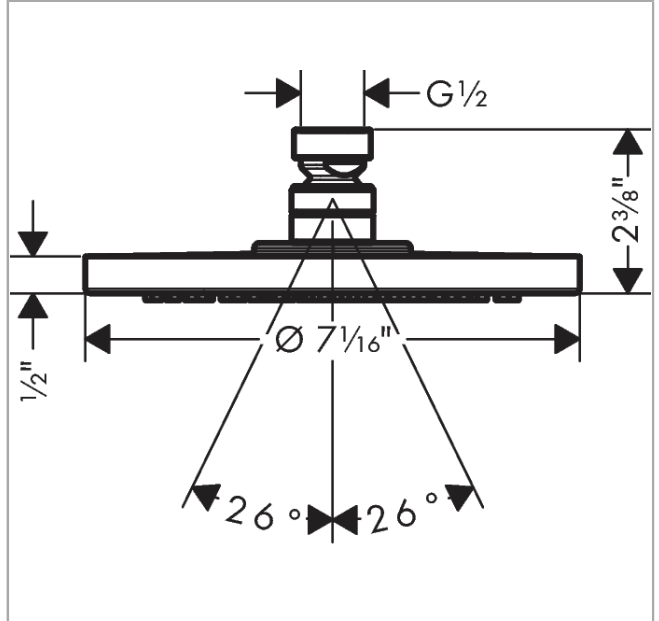

Raindance S
Showerhead 180 1-Jet PowderRain, 2.5 GPM
 Finish: **chrome** Part no. : **26928001**

Description

Features

- Shower head size: 7 1/8"
- Spray modes: PowderRain
- Max. flow: 2.5 GPM (9.5 L/Min)
- Spray face finish: Fully-finished matching spray face

Item details

List Price \$ 624.00

Technology

Compliance / Sustainability

Product image

Scale drawing

Raindance S
Showerhead 180 1-Jet PowderRain, 2.5 GPM
Finish: chrome Part no. : 26928001

Exploded drawing

Year of production: >11/20

Raindance S
Showerhead 180 1-Jet PowderRain, 2.5 GPM
 Finish: **chrome** Part no. : **26928001**

Spare parts list

Year of production: >11/20

Pos.	Description	Part no.	Price	PU
1	filter	92672000	-	1
2	lock washer	98942000	-	1
3	hollow set screw M4x6	97767000	-	1