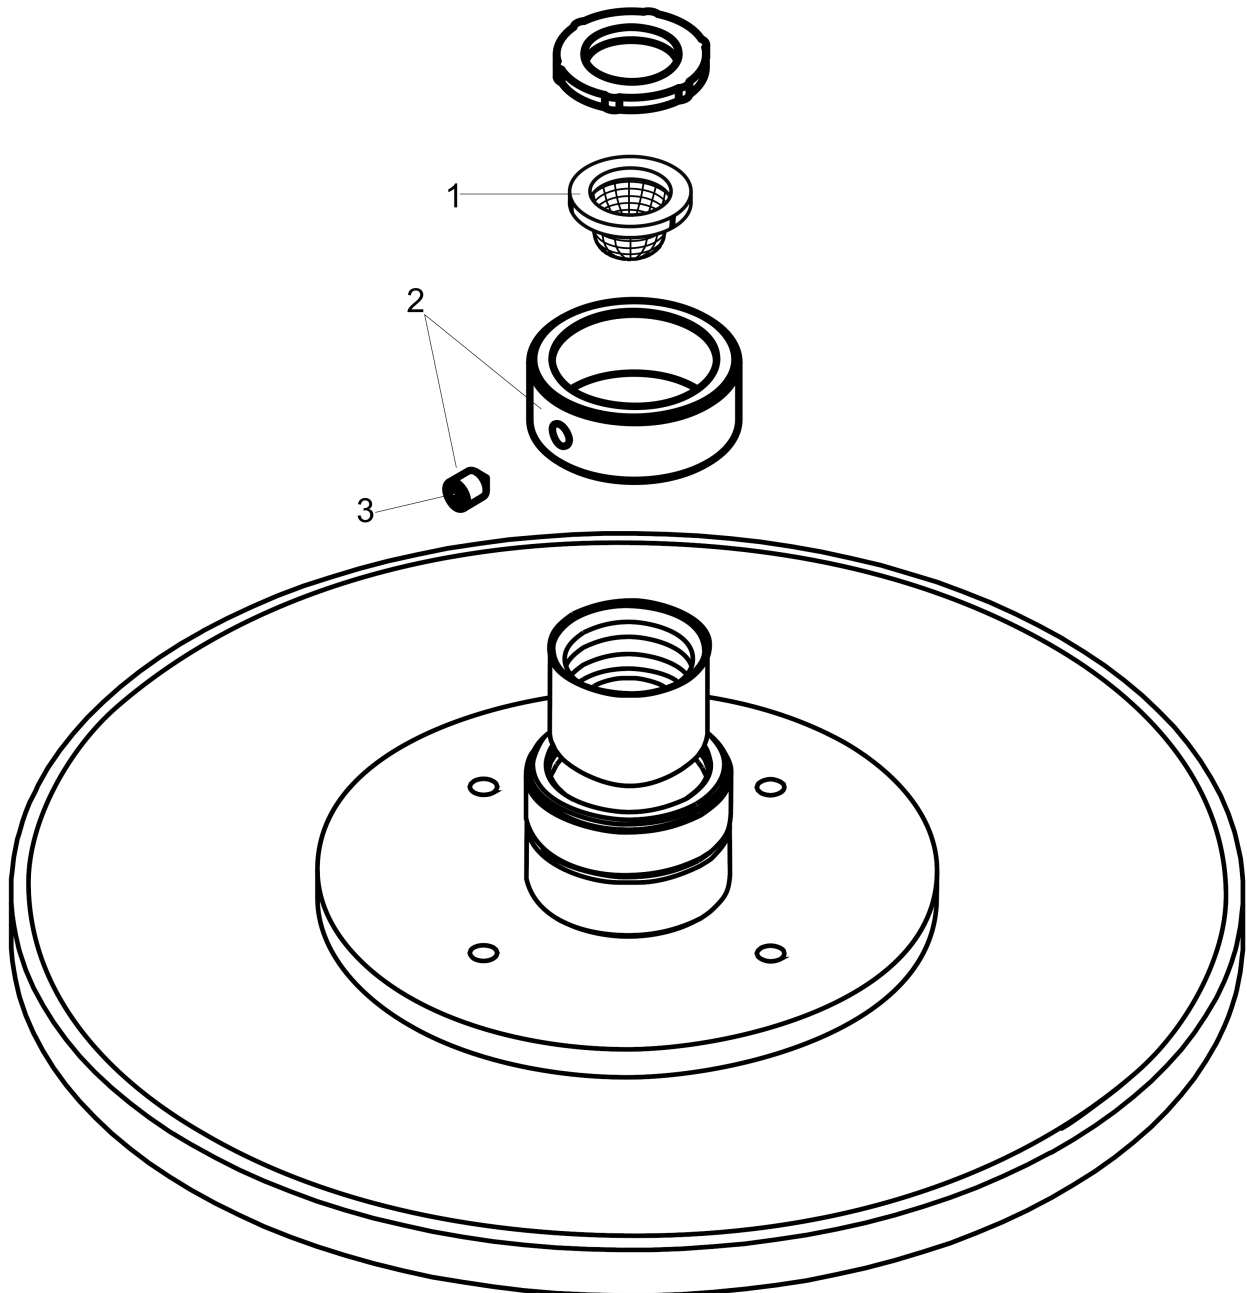

Raindance S
Showerhead 180 1-Jet PowderRain, 2.5 GPM
 Finish: **chrome** Part no. : **26928001**

Description

Features

- Shower head size: 7 1/8"
- Spray modes: PowderRain
- Max. flow: 2.5 GPM (9.5 L/Min)
- Spray face finish: Fully-finished matching spray face

Item details

List Price \$ 624.00

Technology

Compliance / Sustainability

Product image

Scale drawing

Raindance S
Showerhead 180 1-Jet PowderRain, 2.5 GPM
Finish: chrome Part no. : 26928001

Exploded drawing

Year of production: >11/20

Raindance S
Showerhead 180 1-Jet PowderRain, 2.5 GPM
 Finish: **chrome** Part no. : **26928001**

Spare parts list

Year of production: >11/20

Pos.	Description	Part no.	Price	PU
1	filter	92672000	-	1
2	lock washer	98942000	-	1
3	hollow set screw M4x6	97767000	-	1