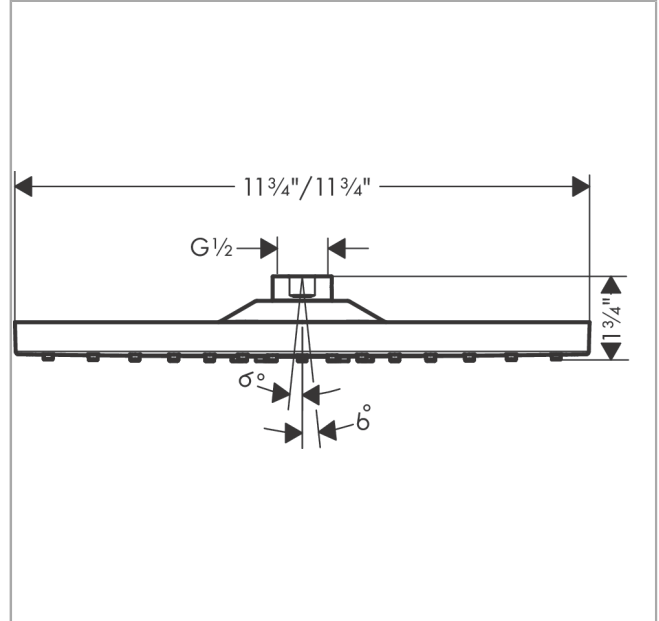

**Raindance E**  
**Showerhead 300 1-Jet, 2.5 GPM**  
 Finish: **chrome** Part no. : **26926001**

**Description**

**Features**

- Shower head size: 11.81" x 11.81"
- Spray modes: Rain
- Max. flow: 2.5 GPM (9.5 L/Min)
- Spray face finish: Fully-finished matching spray face
- Spray face removable for cleaning

**Item details**

List Price \$ 740.00

**Technology**

**Compliance / Sustainability**

**Product image**

**Scale drawing**

**Raindance E**  
**Showerhead 300 1-Jet, 2.5 GPM**  
 Finish: **chrome** Part no. : **26926001**

Exploded drawing

Year of production: >06/21

**Raindance E**  
**Showerhead 300 1-Jet, 2.5 GPM**  
 Finish: **chrome** Part no. : **26926001**

**Spare parts list**

Year of production: >06/21

Pos.	Description	Part no.	Price	PU
1	seal	98058000	-	1
2	filter	93128000	-	1
3	O-ring 15x2	98163000	-	1