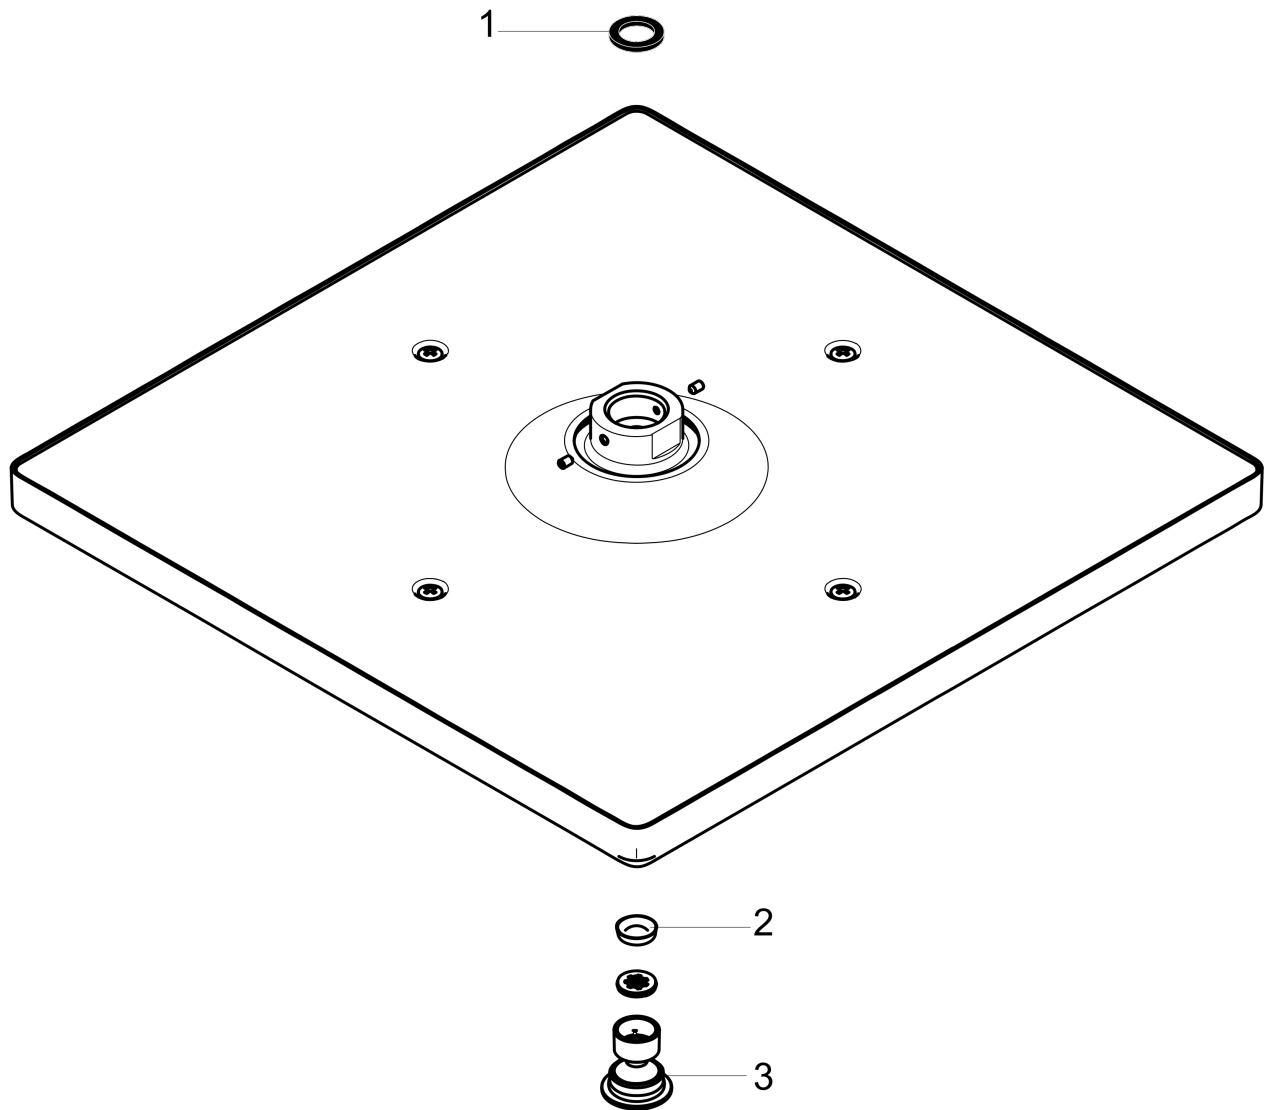

**Raindance E**  
**Showerhead 300 1-Jet, 2.5 GPM**  
 Finish: **chrome** Part no. : **26926001**

**Description**

**Features**

- Shower head size: 11.81" x 11.81"
- Spray modes: Rain
- Max. flow: 2.5 GPM (9.5 L/Min)
- Spray face finish: Fully-finished matching spray face
- Spray face removable for cleaning

**Item details**

List Price \$ 740.00

**Technology**

**Compliance / Sustainability**

**Product image**

**Scale drawing**

**Raindance E**  
**Showerhead 300 1-Jet, 2.5 GPM**  
 Finish: **chrome** Part no. : **26926001**

Exploded drawing

Year of production: >06/21

**Raindance E**  
**Showerhead 300 1-Jet, 2.5 GPM**  
 Finish: **chrome** Part no. : **26926001**

**Spare parts list**

Year of production: >06/21

Pos.	Description	Part no.	Price	PU
1	seal	98058000	-	1
2	filter	93128000	-	1
3	O-ring 15x2	98163000	-	1