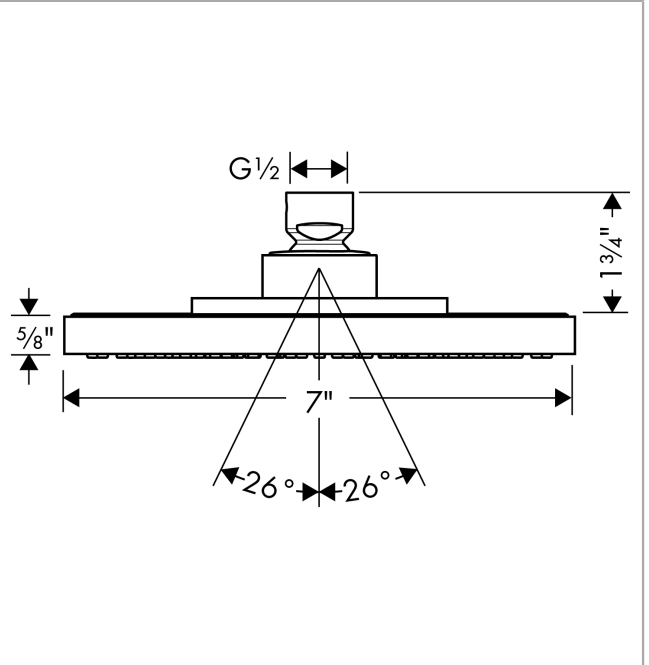

Raindance S
Showerhead 180 1-Jet Rain, 1.75 GPM
 Finish: **chrome** Part no. : **26923001**

Description

Features

- Shower head size: 7 1/8"
- Spray modes: Rain
- Max. flow: 1.75 GPM (6.6 L/Min)
- 107 spray channels
- Spray face finish: Fully-finished matching spray face

Item details

List Price \$ 624.00

Technology

Compliance / Sustainability

Product image

Scale drawing

Raindance S
Showerhead 180 1-Jet Rain, 1.75 GPM
Finish: **chrome** Part no. : **26923001**

Exploded drawing

Year of production: >12/22

Raindance S
Showerhead 180 1-Jet Rain, 1.75 GPM
 Finish: **chrome** Part no. : **26923001**

Spare parts list

Year of production: >12/22

Pos.	Description	Part no.	Price	PU
1	air jet (Eco)	95795000	-	1
2	seal	97606000	-	1
3	lever collar	97536000	-	1
4	nut	97958000	-	1
5	filter packing	88649000	-	1
6	lock washer	88797000	-	1