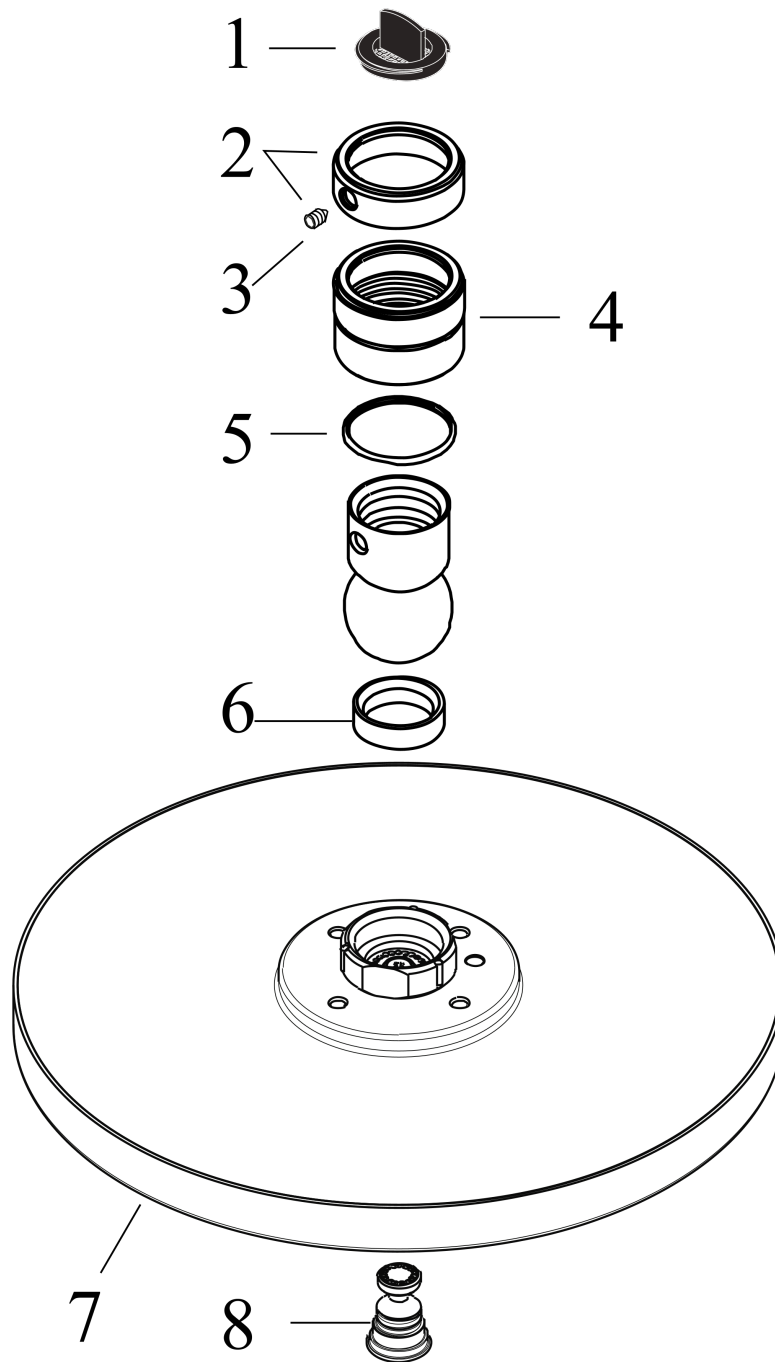

Raindance S
Showerhead 180 1-Jet Rain, 1.75 GPM
 Finish: **chrome** Part no. : **26923001**

Description

Features

- Shower head size: 7 1/8"
- Spray modes: Rain
- Max. flow: 1.75 GPM (6.6 L/Min)
- 107 spray channels
- Spray face finish: Fully-finished matching spray face

Item details

List Price \$ 624.00

Technology

Compliance / Sustainability

Product image

Scale drawing

Raindance S
Showerhead 180 1-Jet Rain, 1.75 GPM
Finish: **chrome** Part no. : **26923001**

Exploded drawing

Year of production: >12/22

Raindance S
Showerhead 180 1-Jet Rain, 1.75 GPM
 Finish: **chrome** Part no. : **26923001**

Spare parts list

Year of production: >12/22

Pos.	Description	Part no.	Price	PU
1	air jet (Eco)	95795000	-	1
2	seal	97606000	-	1
3	lever collar	97536000	-	1
4	nut	97958000	-	1
5	filter packing	88649000	-	1
6	lock washer	88797000	-	1