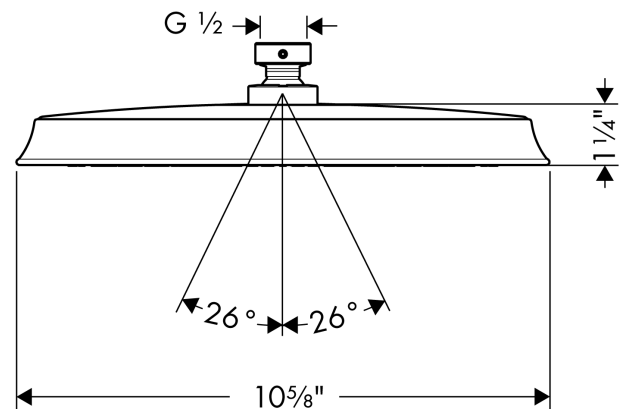

Raindance Classic
Showerhead 240 1-Jet PowderRain, 1.75 GPM
 Finish: **polished nickel** Part no. : **26920831**

Description

Features

- Shower head size: 9 1/2"
- Spray modes: PowderRain
- Max. flow: 1.75 GPM (6.6 L/Min)
- 180 spray channels
- Spray face finish: Fully-finished matching spray face

Item details

List Price \$ 1,173.00

Technology

Compliance / Sustainability

Product image

Scale drawing

Raindance Classic
Showerhead 240 1-Jet PowderRain, 1.75 GPM
 Finish: **polished nickel** Part no. : **26920831**

Exploded drawing

Year of production: >08/21

Raindance Classic
Showerhead 240 1-Jet PowderRain, 1.75 GPM
 Finish: **polished nickel** Part no. : **26920831**

Spare parts list

Year of production: >08/21

Pos.	Description	Part no.	Price	PU
1	lock washer	98942001	-	1
2	hollow set screw M4x6	97767000	-	1
3	lever collar	97536000	-	1
4	seal	97606000	-	1
a	screw	95796820	-	1