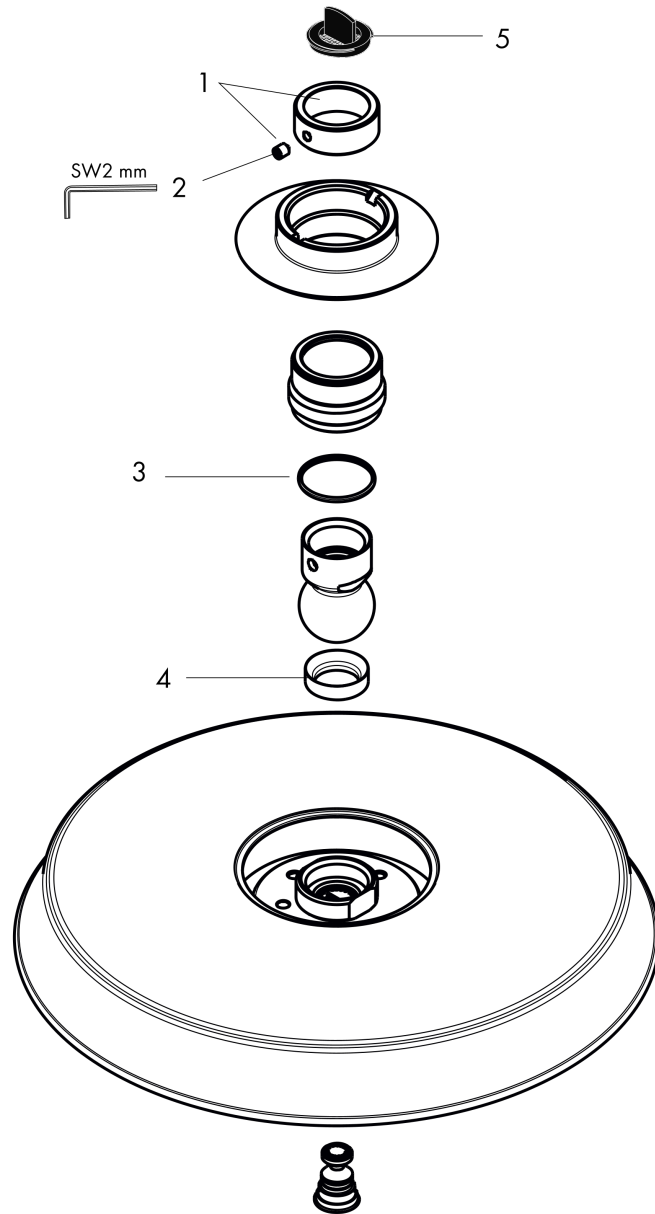

Raindance Classic
Showerhead 240 1-Jet PowderRain, 1.75 GPM
 Finish: **polished nickel** Part no. : **26920831**

Description

Features

- Shower head size: 9 1/2"
- Spray modes: PowderRain
- Max. flow: 1.75 GPM (6.6 L/Min)
- 180 spray channels
- Spray face finish: Fully-finished matching spray face

Item details

List Price \$ 1,173.00

Technology

Compliance / Sustainability

Product image

Scale drawing

Raindance Classic
Showerhead 240 1-Jet PowderRain, 1.75 GPM
 Finish: **polished nickel** Part no. : **26920831**

Exploded drawing

Year of production: >08/21

Raindance Classic
Showerhead 240 1-Jet PowderRain, 1.75 GPM
 Finish: **polished nickel** Part no. : **26920831**

Spare parts list

Year of production: >08/21

Pos.	Description	Part no.	Price	PU
1	lock washer	98942001	-	1
2	hollow set screw M4x6	97767000	-	1
3	lever collar	97536000	-	1
4	seal	97606000	-	1
a	screw	95796820	-	1