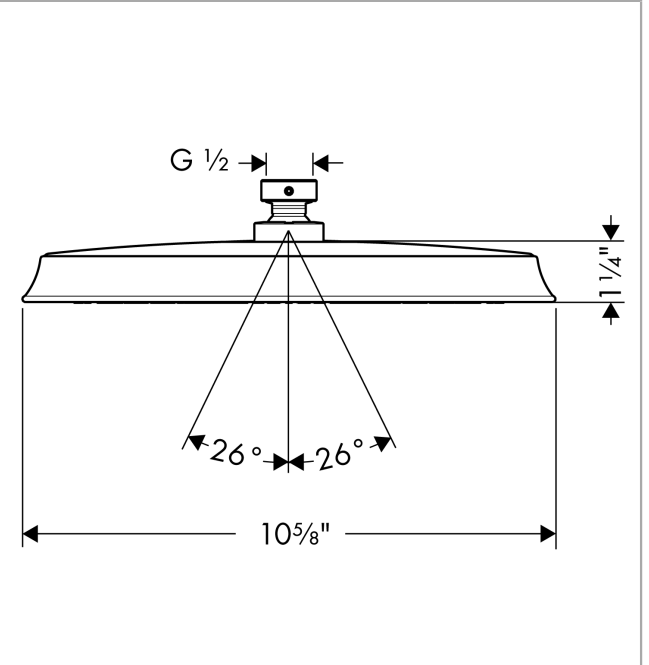

Raindance Classic
Showerhead 240 1-Jet PowderRain, 1.75 GPM
 Finish: **chrome** Part no. : **26920001**

Description

Features

- Shower head size: 9 1/2"
- Spray modes: PowderRain
- Max. flow: 1.75 GPM (6.6 L/Min)
- 180 spray channels
- Spray face finish: Fully-finished matching spray face

Item details

List Price \$ 923.00

Technology

Compliance / Sustainability

Product image

Scale drawing

Raindance Classic
Showerhead 240 1-Jet PowderRain, 1.75 GPM
 Finish: **chrome** Part no. : **26920001**

Exploded drawing

Year of production: >08/21

Raindance Classic
Showerhead 240 1-Jet PowderRain, 1.75 GPM
 Finish: **chrome** Part no. : **26920001**

Spare parts list

Year of production: >08/21

Pos.	Description	Part no.	Price	PU
1	lock washer	98942001	-	1
2	hollow set screw M4x6	97767000	-	1
3	lever collar	97536000	-	1
4	seal	97606000	-	1
a	screw	95796000	-	1