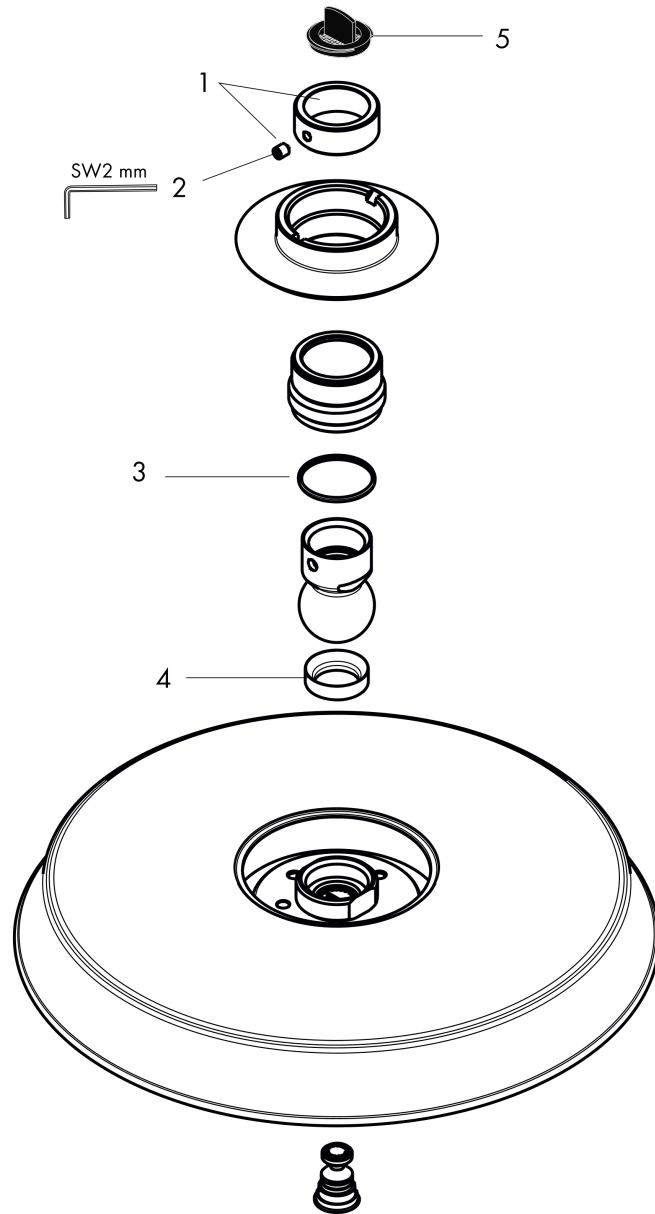

Raindance Classic
Showerhead 240 1-Jet PowderRain, 1.75 GPM
 Finish: **chrome** Part no. : **26920001**

Description

Features

- Shower head size: 9 1/2"
- Spray modes: PowderRain
- Max. flow: 1.75 GPM (6.6 L/Min)
- 180 spray channels
- Spray face finish: Fully-finished matching spray face

Item details

List Price \$ 923.00

Technology

Compliance / Sustainability

Product image

Scale drawing

Raindance Classic
Showerhead 240 1-Jet PowderRain, 1.75 GPM
 Finish: **chrome** Part no. : **26920001**

Exploded drawing

Year of production: >08/21

Raindance Classic
Showerhead 240 1-Jet PowderRain, 1.75 GPM
 Finish: **chrome** Part no. : **26920001**

Spare parts list

Year of production: >08/21

Pos.	Description	Part no.	Price	PU
1	lock washer	98942001	-	1
2	hollow set screw M4x6	97767000	-	1
3	lever collar	97536000	-	1
4	seal	97606000	-	1
a	screw	95796000	-	1