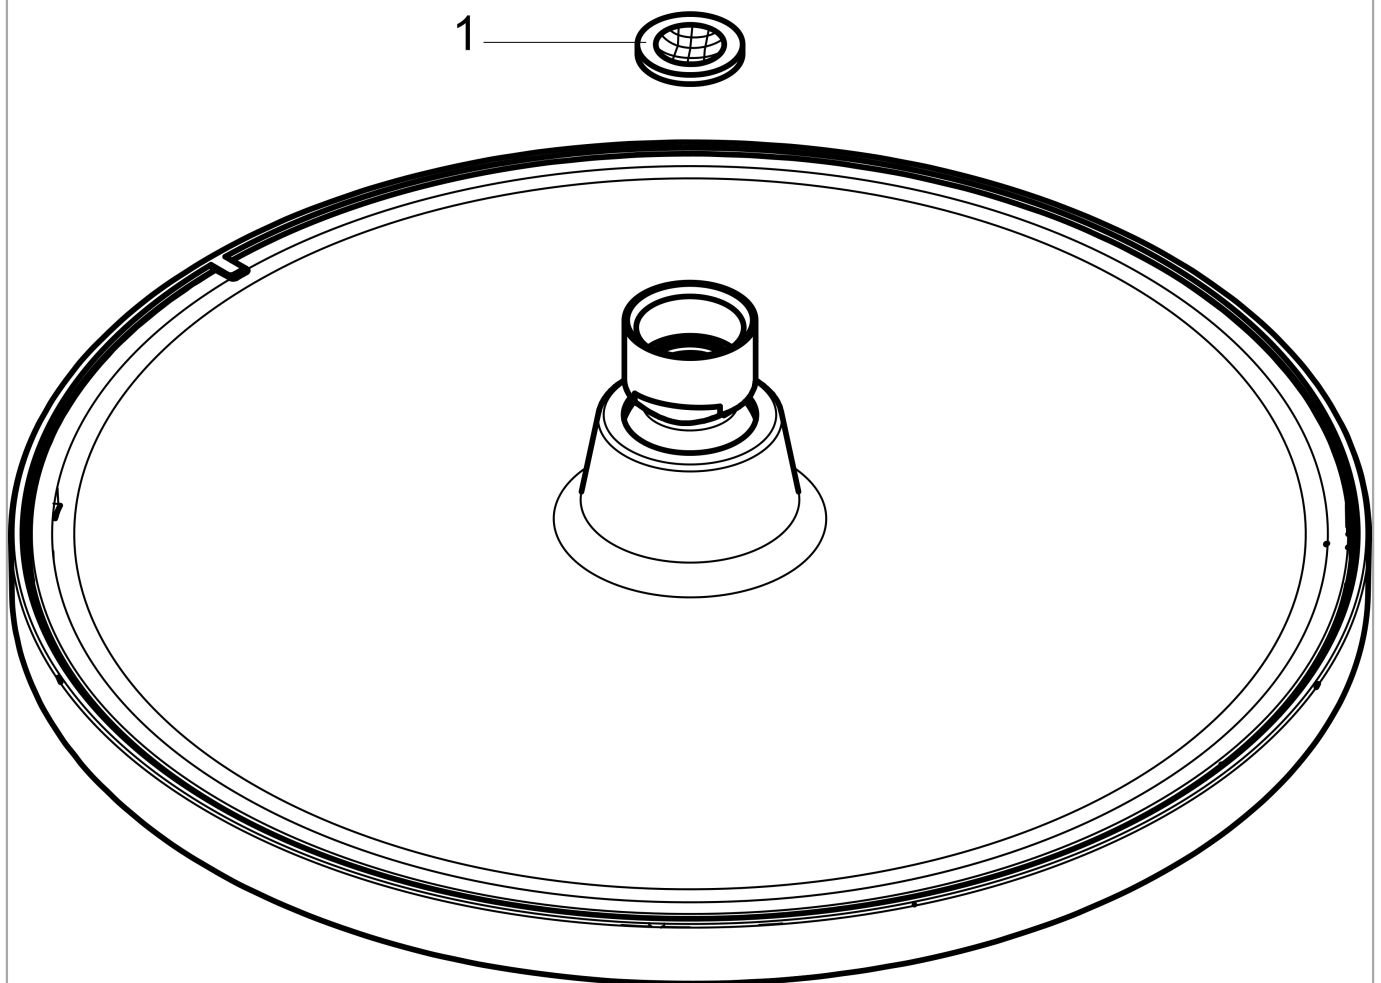

Crometta S
Showerhead 240 1-Jet, 1.75 GPM
 Finish: **chrome** Part no. : **26918001**

Description

Features

- Shower head size: 9 1/2"
- Spray modes: Rain
- Max. flow: 1.75 GPM (6.6 L/Min)
- 180 spray channels
- Spray face finish: Fully-finished matching spray face

Item details

List Price \$ 240.00

Technology

Compliance / Sustainability

Product image

Scale drawing

Crometta S
Showerhead 240 1-Jet, 1.75 GPM
Finish: **chrome** Part no. : **26918001**

Exploded drawing

Year of production: >11/20

Crometta S
Showerhead 240 1-Jet, 1.75 GPM
 Finish: **chrome** Part no. : **26918001**

Spare parts list

Year of production: >11/20

Pos.	Description	Part no.	Price	PU
1	filter packing	94246000	-	1