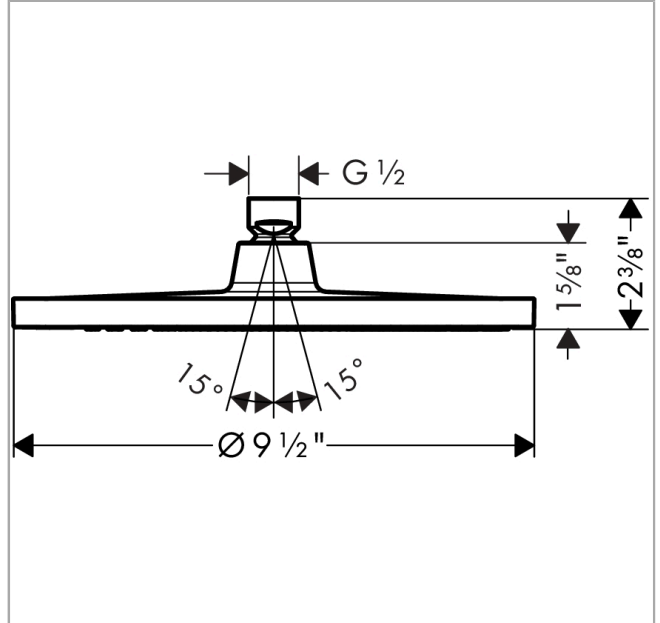

Crometta S
Showerhead 240 1-Jet, 1.75 GPM
 Finish: **chrome** Part no. : **26918001**

Description

Features

- Shower head size: 9 1/2"
- Spray modes: Rain
- Max. flow: 1.75 GPM (6.6 L/Min)
- 180 spray channels
- Spray face finish: Fully-finished matching spray face

Item details

List Price \$ 240.00

Technology

Compliance / Sustainability

Product image

Scale drawing

Crometta S
Showerhead 240 1-Jet, 1.75 GPM
Finish: **chrome** Part no. : **26918001**

Exploded drawing

Year of production: >11/20

Crometta S
Showerhead 240 1-Jet, 1.75 GPM
 Finish: **chrome** Part no. : **26918001**

Spare parts list

Year of production: >11/20

Pos.	Description	Part no.	Price	PU
1	filter packing	94246000	-	1