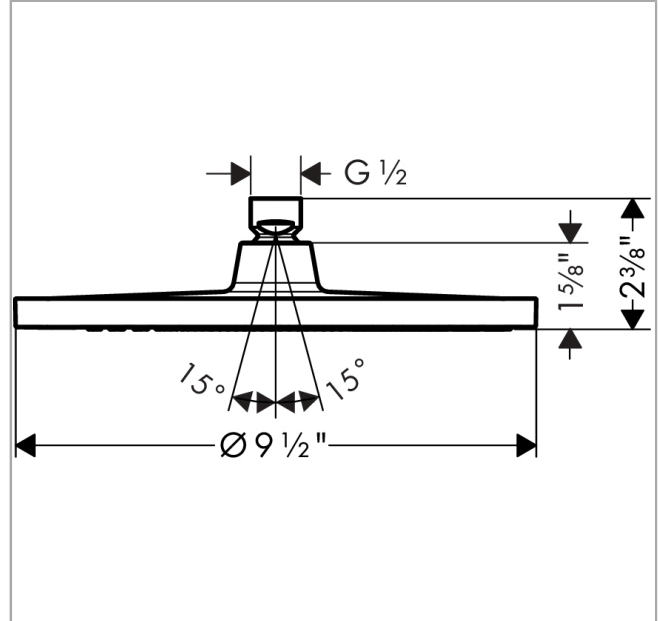

**Crometta S**  
**Showerhead 240 1-Jet, 2.5 GPM**  
 Finish: **chrome** Part no. : **26917001**

**Description**

**Features**

- Shower head size: 9 1/2"
- Spray modes: Rain
- Max. flow: 2.5 GPM (9.5 L/Min)
- 180 spray channels
- Spray face finish: Fully-finished matching spray face

**Item details**

List Price \$ 240.00

**Technology**

**Compliance / Sustainability**

**Product image**

**Scale drawing**

**Crometta S**  
**Showerhead 240 1-Jet, 2.5 GPM**  
Finish: **chrome** Part no. : **26917001**

Exploded drawing

Year of production: >11/20

**Crometta S**  
**Showerhead 240 1-Jet, 2.5 GPM**  
 Finish: **chrome** Part no. : **26917001**

**Spare parts list**

Year of production: >11/20

Pos.	Description	Part no.	Price	PU
1	filter packing	94246000	-	1