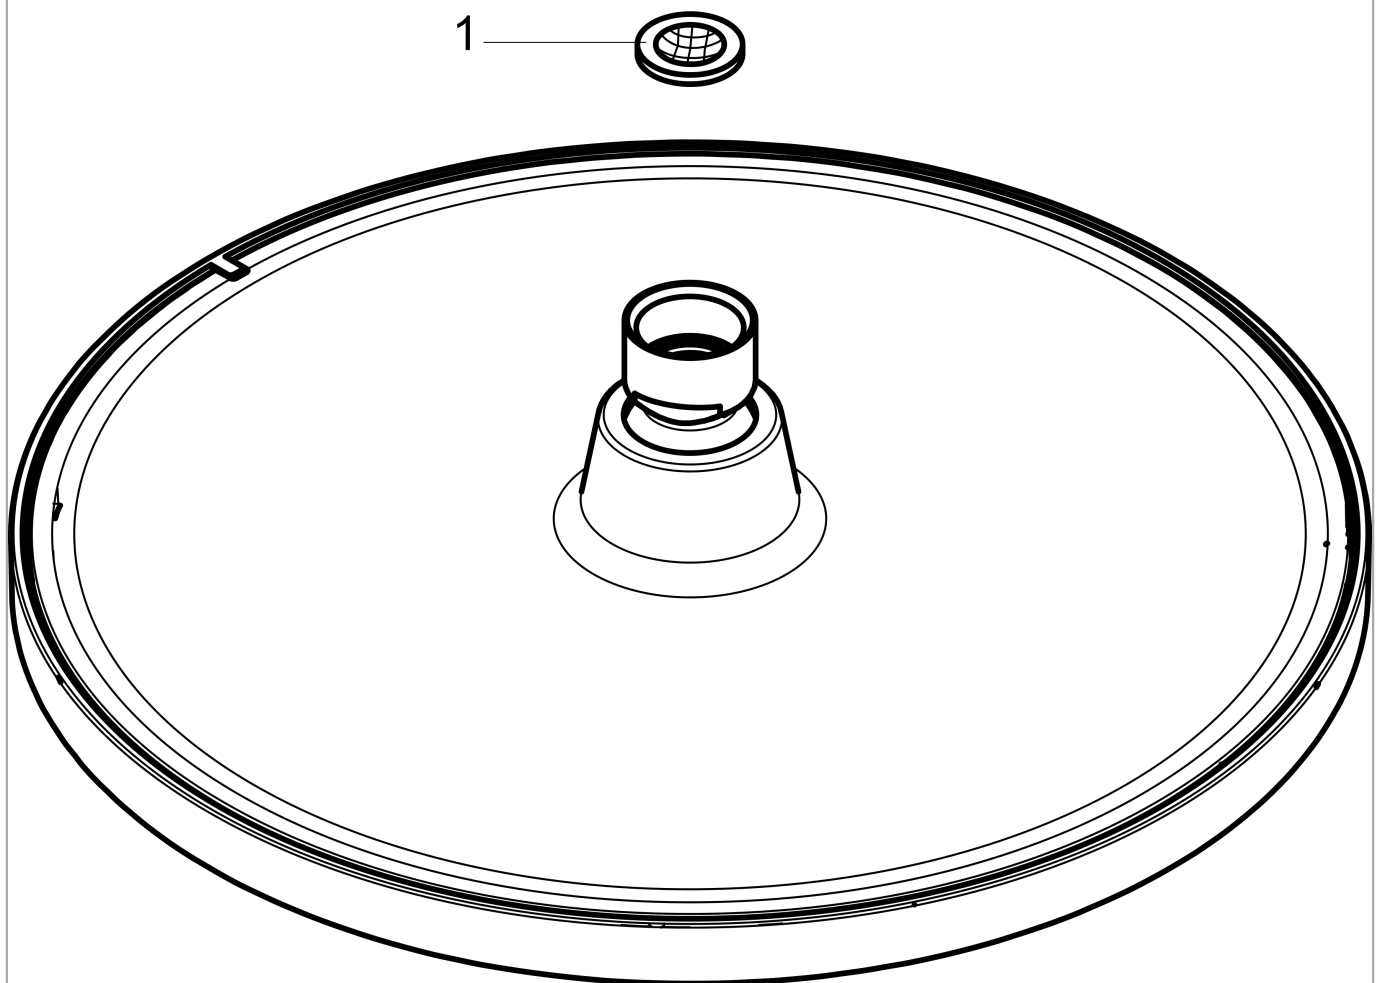

**Crometta S**  
**Showerhead 240 1-Jet, 2.5 GPM**  
 Finish: **chrome** Part no. : **26917001**

**Description**

**Features**

- Shower head size: 9 1/2"
- Spray modes: Rain
- Max. flow: 2.5 GPM (9.5 L/Min)
- 180 spray channels
- Spray face finish: Fully-finished matching spray face

**Item details**

List Price \$ 240.00

**Technology**

**Compliance / Sustainability**

**Product image**

**Scale drawing**

**Crometta S**  
**Showerhead 240 1-Jet, 2.5 GPM**  
Finish: **chrome** Part no. : **26917001**

Exploded drawing

Year of production: >11/20

**Crometta S**  
**Showerhead 240 1-Jet, 2.5 GPM**  
 Finish: **chrome** Part no. : **26917001**

**Spare parts list**

Year of production: >11/20

Pos.	Description	Part no.	Price	PU
1	filter packing	94246000	-	1