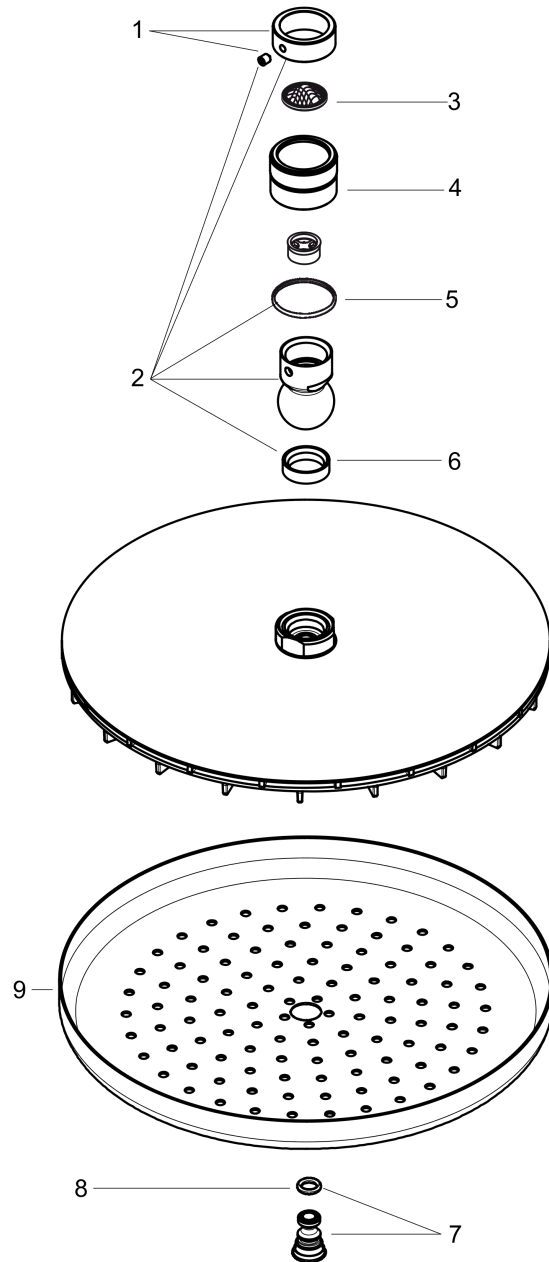

Croma
Showerhead 220 1-Jet, 1.5 GPM
 Finish: **chrome** Part no. : **26916001**

Description

Features

- Shower head size: 8.66"
- Spray modes: RainAir
- Max. flow: 1.5 GPM (5.7 L/Min)
- 107 spray channels
- Spray face finish: Fully-finished matching spray face

Item details

List Price \$ 454.00

Technology

Compliance / Sustainability

Product image

Scale drawing

Croma
Showerhead 220 1-Jet, 1.5 GPM
 Finish: **chrome** Part no. : **26916001**

Exploded drawing

Year of production: >10/21

Croma
Showerhead 220 1-Jet, 1.5 GPM
 Finish: **chrome** Part no. : **26916001**

Spare parts list

Year of production: >10/21

Pos.	Description	Part no.	Price	PU
1	lock washer	98942000	-	1
2	ball joint	98941000	-	1
3	filter packing	94246000	-	1
4	nut	97958000	-	1
5	lever collar	97536000	-	1
6	seal	97606000	-	1
7	air jet (Eco)	95795000	-	1
8	O-ring 7x2	98419000	-	1