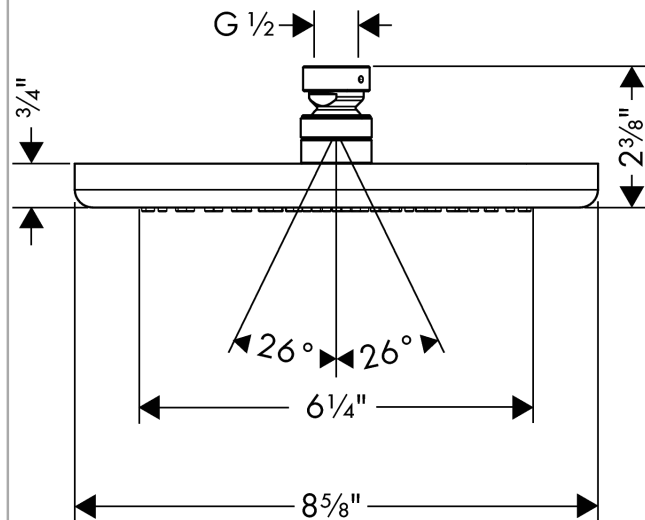

Croma
Showerhead 220 1-Jet, 1.5 GPM
 Finish: **chrome** Part no. : **26916001**

Description

Features

- Shower head size: 8.66"
- Spray modes: RainAir
- Max. flow: 1.5 GPM (5.7 L/Min)
- 107 spray channels
- Spray face finish: Fully-finished matching spray face

Item details

List Price \$ 454.00

Technology

Compliance / Sustainability

Product image

Scale drawing

Croma
Showerhead 220 1-Jet, 1.5 GPM
 Finish: **chrome** Part no. : **26916001**

Exploded drawing

Year of production: >10/21

Croma
Showerhead 220 1-Jet, 1.5 GPM
 Finish: **chrome** Part no. : **26916001**

Spare parts list

Year of production: >10/21

Pos.	Description	Part no.	Price	PU
1	lock washer	98942000	-	1
2	ball joint	98941000	-	1
3	filter packing	94246000	-	1
4	nut	97958000	-	1
5	lever collar	97536000	-	1
6	seal	97606000	-	1
7	air jet (Eco)	95795000	-	1
8	O-ring 7x2	98419000	-	1