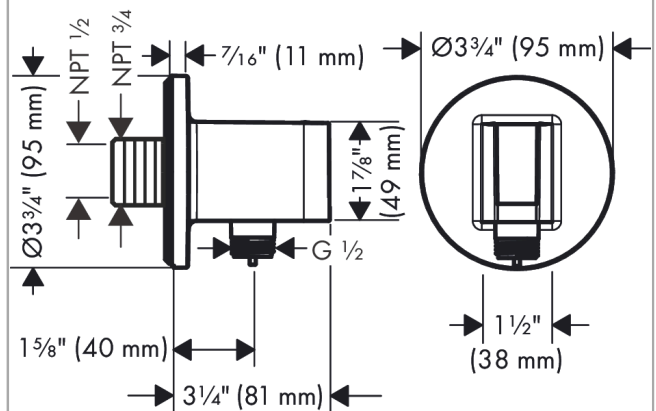

**FixFit S**

**Wall Outlet with Handshower Holder**

Finish: **polished gold optic** Part no. : **26888991**

**Description**

**Features**

- Consists of: Wall Outlet, Escutcheon
- Version: plastic housing with internal water supply made of plastic
- For all Hansgrohe hand showers
- Wall-mounted
- Connection type: 1/2" NPT, 3/4" NPT

**Item details**

List Price \$ 194.00

**Compliance / Sustainability**

**Product image**

**Scale drawing**

**FixFit S**

**Wall Outlet with Handshower Holder**

Finish: **polished gold optic** Part no. : **26888991**

**Exploded drawing**

Year of production: >06/22

**FixFit S**

**Wall Outlet with Handshower Holder**

Finish: **polished gold optic** Part no. : **26888991**

**Spare parts list**

Year of production: >06/22

Pos.	Description	Part no.	Price	PU
1	shower holder, assy	94695990	-	1
2	null	93841000	-	1
3	set of non return valves DW 15	94074000	-	1
4	escutcheon	94696990	-	1
5	seal	94694000	-	1
6	connecting thread	98933001	-	1
7	O-ring 11x2	98127000	-	1
8	mounting set	96179000	-	1