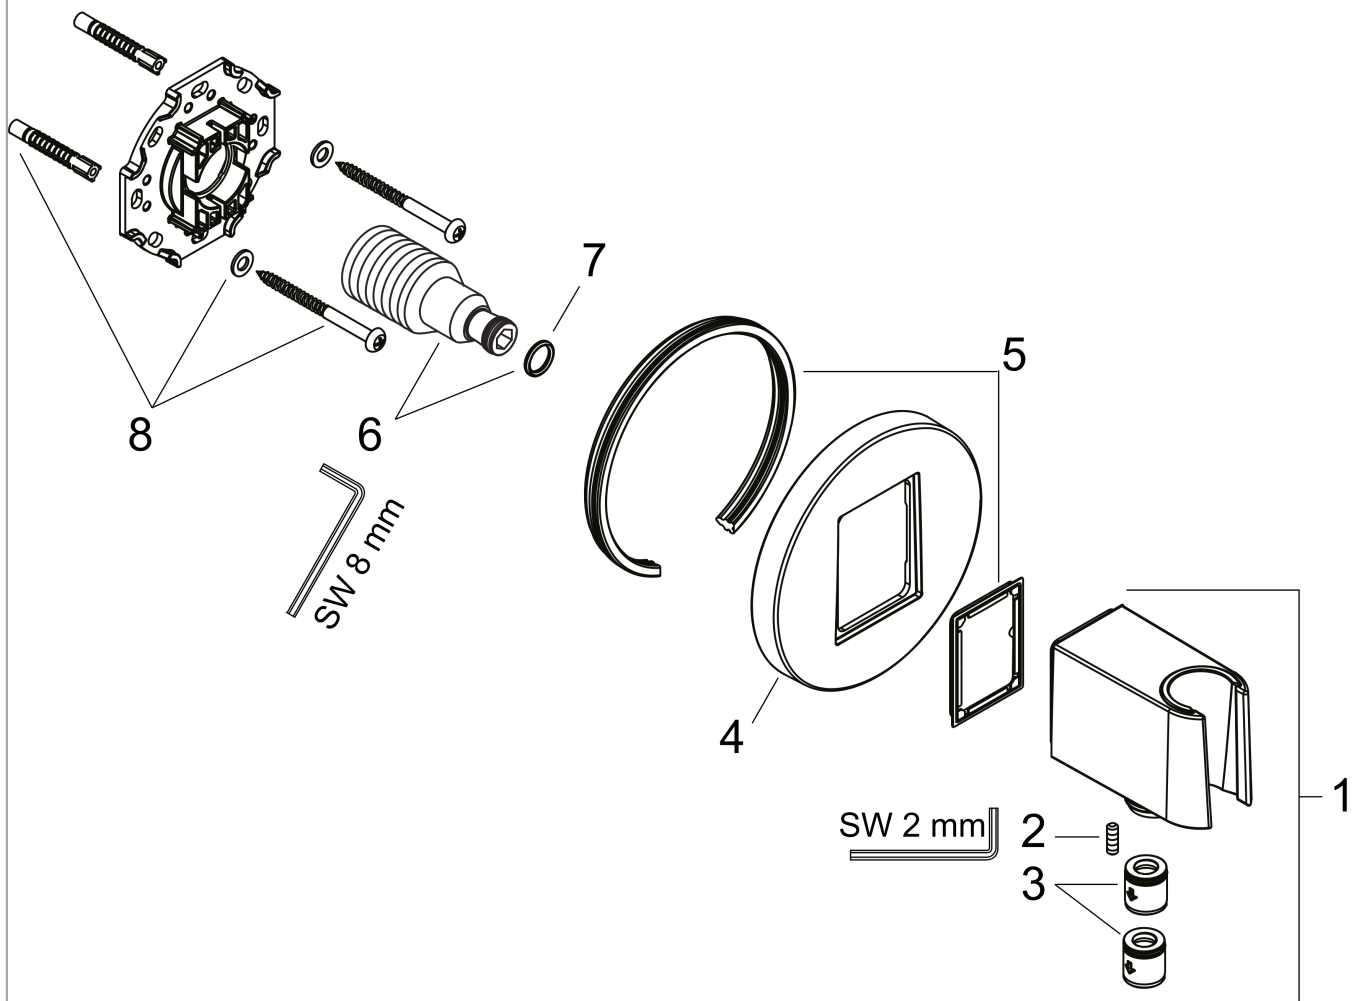

**FixFit S**

**Wall Outlet with Handshower Holder**

Finish: **polished gold optic** Part no. : **26888991**

**Description**

**Features**

- Consists of: Wall Outlet, Escutcheon
- Version: plastic housing with internal water supply made of plastic
- For all Hansgrohe hand showers
- Wall-mounted
- Connection type: 1/2" NPT, 3/4" NPT

**Item details**

List Price \$ 194.00

**Compliance / Sustainability**

**Product image**

**Scale drawing**

**FixFit S**

**Wall Outlet with Handshower Holder**

Finish: **polished gold optic** Part no. : **26888991**

**Exploded drawing**

Year of production: >06/22

**FixFit S**

**Wall Outlet with Handshower Holder**

Finish: **polished gold optic** Part no. : **26888991**

**Spare parts list**

Year of production: >06/22

Pos.	Description	Part no.	Price	PU
1	shower holder, assy	94695990	-	1
2	null	93841000	-	1
3	set of non return valves DW 15	94074000	-	1
4	escutcheon	94696990	-	1
5	seal	94694000	-	1
6	connecting thread	98933001	-	1
7	O-ring 11x2	98127000	-	1
8	mounting set	96179000	-	1