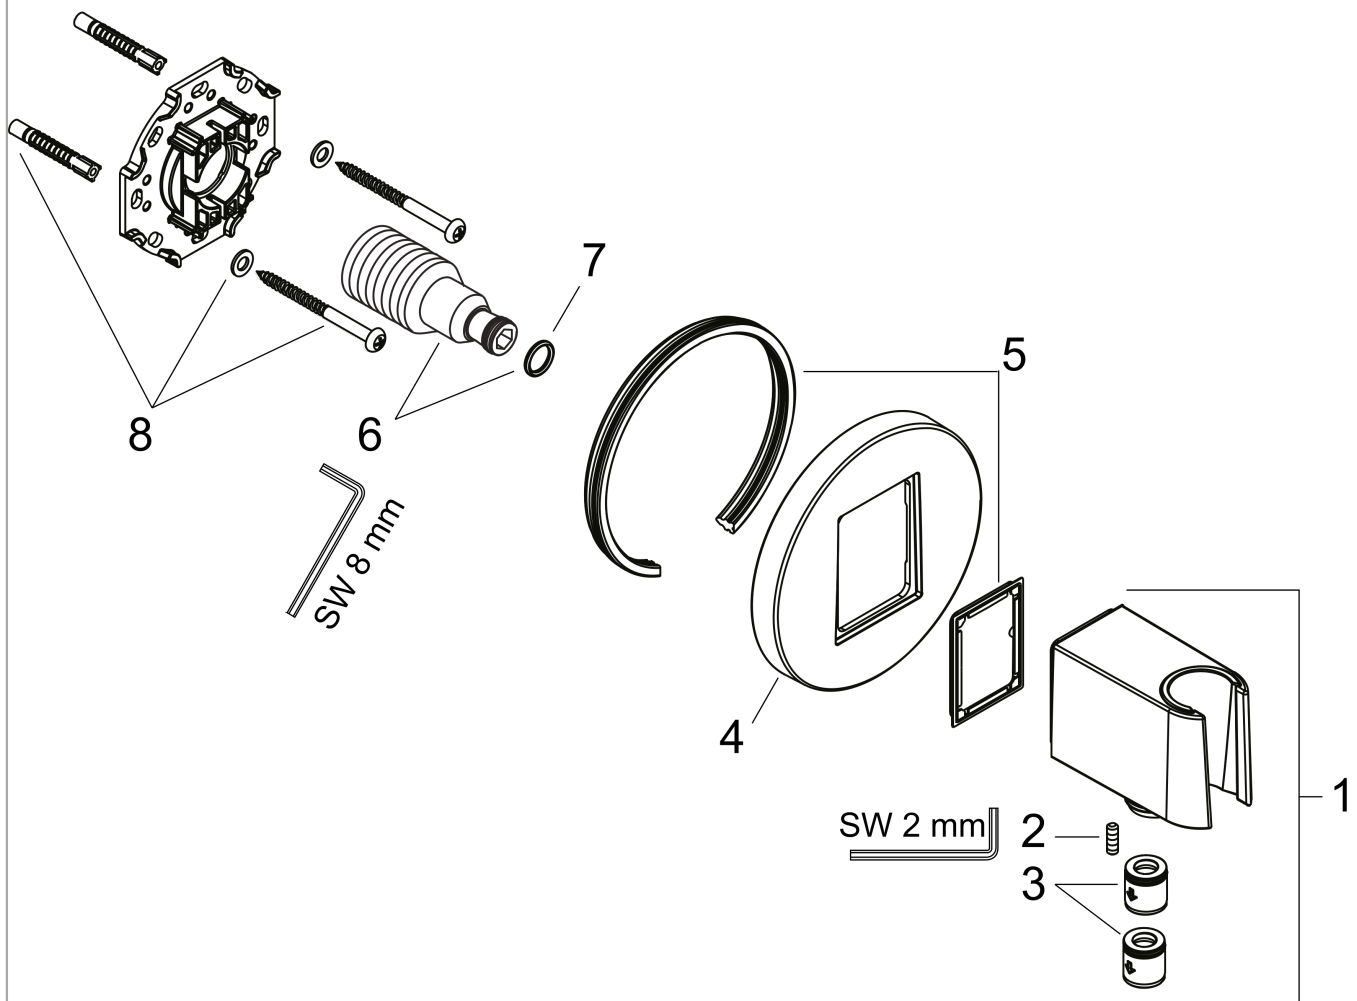

FixFit S

Wall Outlet with Handshower Holder

Finish: **brushed black chrome** Part no. : **26888341**

Exploded drawing

Year of production: >06/22

FixFit S

Wall Outlet with Handshower Holder

Finish: **brushed black chrome** Part no. : **26888341**

Spare parts list

Year of production: >06/22

Pos.	Description	Part no.	Price	PU
1	shower holder, assy	94695340	-	1
2	null	93841000	-	1
3	set of non return valves DW 15	94074000	-	1
4	escutcheon	94696340	-	1
5	seal	94694000	-	1
6	connecting thread	98933001	-	1
7	O-ring 11x2	98127000	-	1
8	mounting set	96179000	-	1