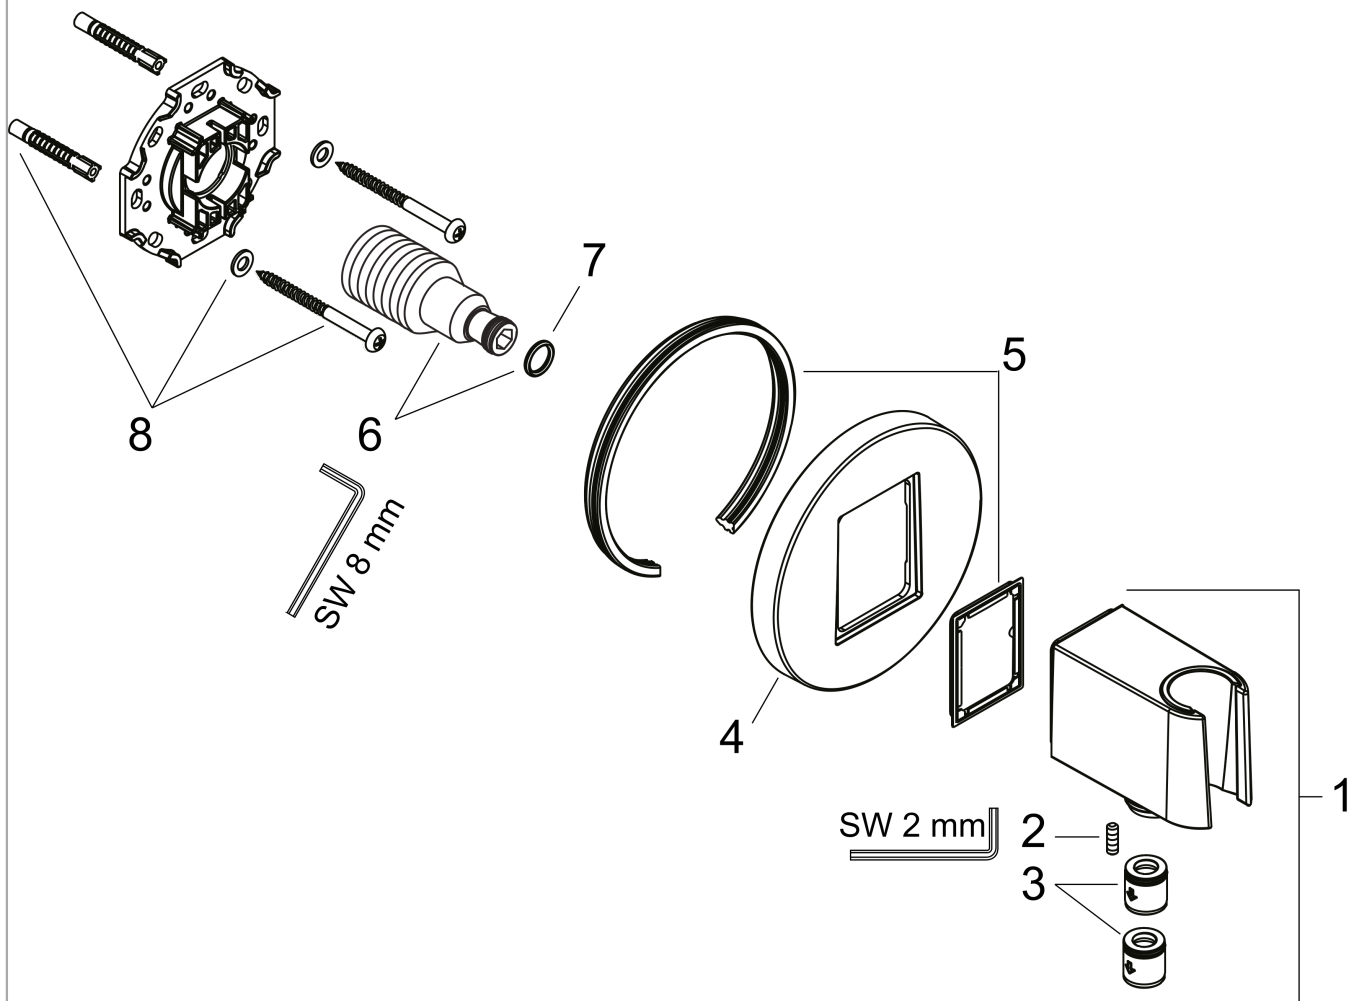

FixFit S
Wall Outlet with Handshower Holder
 Finish: **chrome** Part no. : **26888001**

Description

Features

- Consists of: Wall Outlet, Escutcheon
- Version: plastic housing with internal water supply made of plastic
- For all Hansgrohe hand showers
- Wall-mounted
- Connection type: 1/2" NPT, 3/4" NPT

Item details

List Price \$ 153.00

Compliance / Sustainability

Product image

Scale drawing

FixFit S
Wall Outlet with Handshower Holder
 Finish: **chrome** Part no. : **26888001**

Exploded drawing

Year of production: >06/22

FixFit S
Wall Outlet with Handshower Holder
 Finish: **chrome** Part no. : **26888001**

Spare parts list

Year of production: >06/22

Pos.	Description	Part no.	Price	PU
1	shower holder, assy	94695000	-	1
2	null	93841000	-	1
3	set of non return valves DW 15	94074000	-	1
4	escutcheon	94696000	-	1
5	seal	94694000	-	1
6	connecting thread	98933001	-	1
7	O-ring 11x2	98127000	-	1
8	mounting set	96179000	-	1