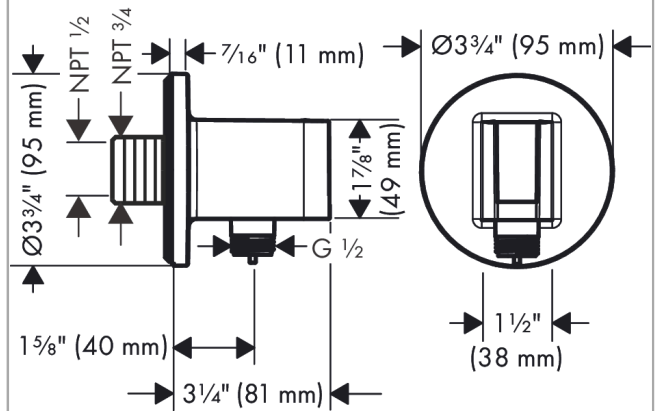

FixFit S
Wall Outlet with Handshower Holder
 Finish: **chrome** Part no. : **26888001**

Description

Features

- Consists of: Wall Outlet, Escutcheon
- Version: plastic housing with internal water supply made of plastic
- For all Hansgrohe hand showers
- Wall-mounted
- Connection type: 1/2" NPT, 3/4" NPT

Item details

List Price \$ 153.00

Compliance / Sustainability

Product image

Scale drawing

FixFit S
Wall Outlet with Handshower Holder
 Finish: **chrome** Part no. : **26888001**

Exploded drawing

Year of production: >06/22

FixFit S
Wall Outlet with Handshower Holder
 Finish: **chrome** Part no. : **26888001**

Spare parts list

Year of production: >06/22

Pos.	Description	Part no.	Price	PU
1	shower holder, assy	94695000	-	1
2	null	93841000	-	1
3	set of non return valves DW 15	94074000	-	1
4	escutcheon	94696000	-	1
5	seal	94694000	-	1
6	connecting thread	98933001	-	1
7	O-ring 11x2	98127000	-	1
8	mounting set	96179000	-	1