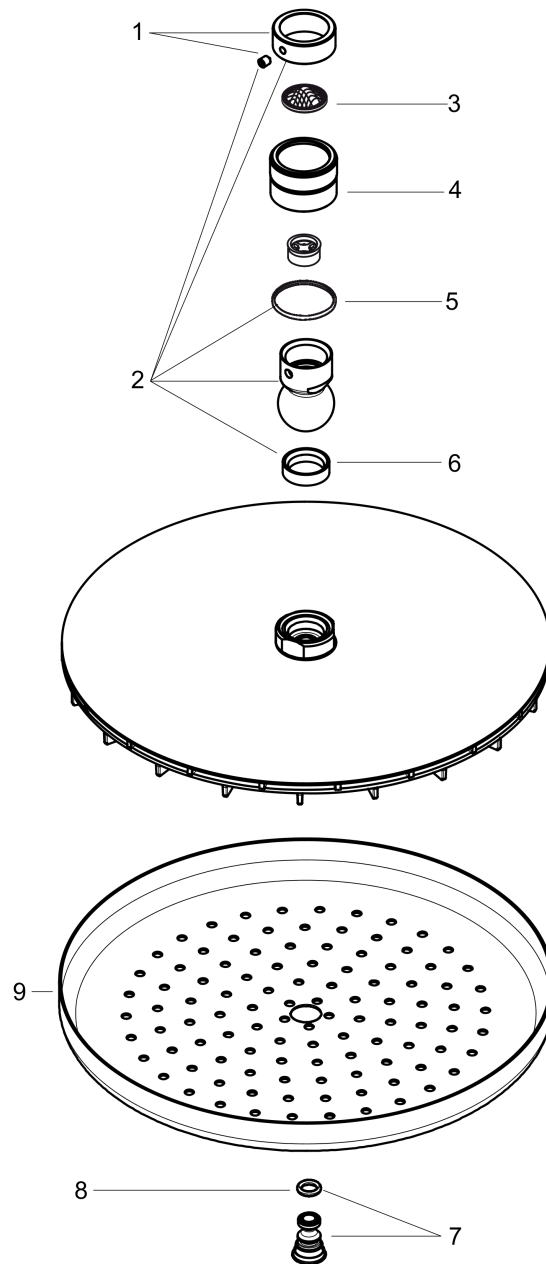

**Croma**  
**Showerhead 280 1-Jet, 2.5 GPM**  
 Finish: **brushed nickel** Part no. : **26879821**

**Description**

**Features**

- Shower head size: 11.02" x 6.69"
- Spray modes: Rain
- Max. flow: 2.5 GPM (9.5 L/Min)
- 140 spray channels
- Spray face finish: Fully-finished matching spray face
- Spray face removable for cleaning

**Item details**

List Price \$ 656.00

**Technology**

**Compliance / Sustainability**

**Product image**

**Scale drawing**

**Croma**  
**Showerhead 280 1-Jet, 2.5 GPM**  
 Finish: **brushed nickel** Part no. : **26879821**

Exploded drawing

Year of production: >06/21

**Croma**  
**Showerhead 280 1-Jet, 2.5 GPM**  
 Finish: **brushed nickel** Part no. : **26879821**

**Spare parts list**

Year of production: >06/21

Pos.	Description	Part no.	Price	PU
1	lock washer	98942821	-	1
2	ball joint	98941821	-	1
3	filter packing	94246000	-	1
4	nut	97958820	-	1
5	lever collar	97536000	-	1
6	seal	97606000	-	1
7	air jet (Eco)	95795820	-	1
8	O-ring 27x2,5	98149000	-	1