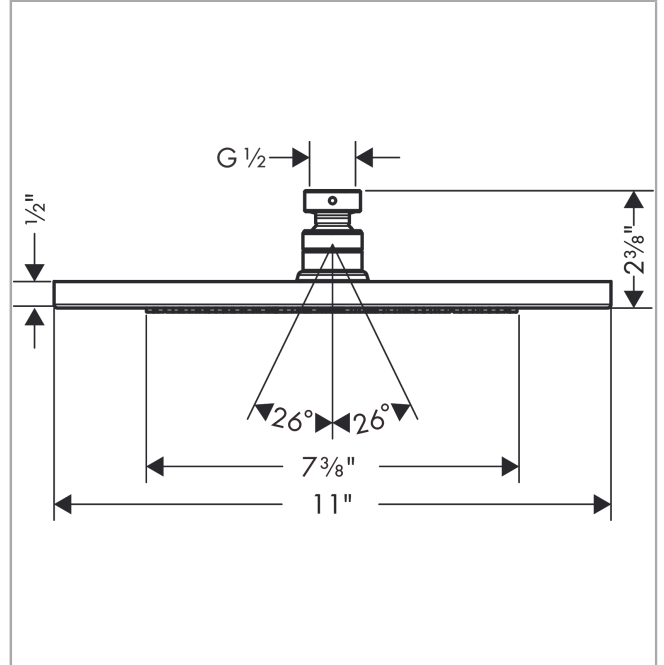

**Croma**  
**Showerhead 280 1-Jet, 2.5 GPM**  
 Finish: **brushed nickel** Part no. : **26879821**

**Description**

**Features**

- Shower head size: 11.02" x 6.69"
- Spray modes: Rain
- Max. flow: 2.5 GPM (9.5 L/Min)
- 140 spray channels
- Spray face finish: Fully-finished matching spray face
- Spray face removable for cleaning

**Item details**

List Price \$ 656.00

**Technology**

**Compliance / Sustainability**

**Product image**

**Scale drawing**

**Croma**  
**Showerhead 280 1-Jet, 2.5 GPM**  
 Finish: **brushed nickel** Part no. : **26879821**

Exploded drawing

Year of production: >06/21

**Croma**  
**Showerhead 280 1-Jet, 2.5 GPM**  
 Finish: **brushed nickel** Part no. : **26879821**

**Spare parts list**

Year of production: >06/21

Pos.	Description	Part no.	Price	PU
1	lock washer	98942821	-	1
2	ball joint	98941821	-	1
3	filter packing	94246000	-	1
4	nut	97958820	-	1
5	lever collar	97536000	-	1
6	seal	97606000	-	1
7	air jet (Eco)	95795820	-	1
8	O-ring 27x2,5	98149000	-	1