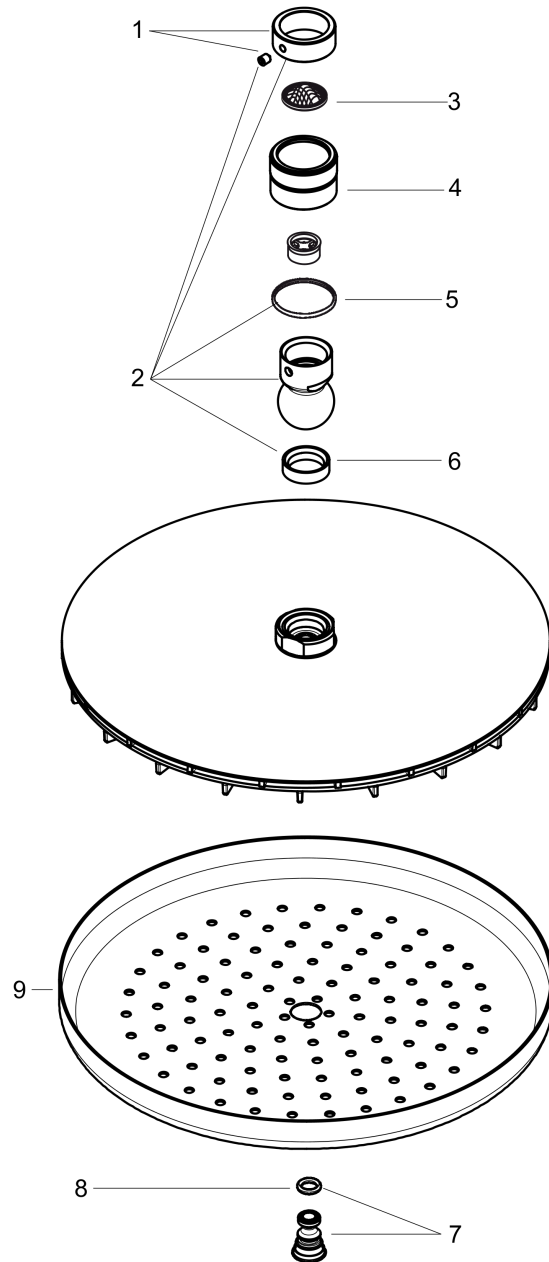

**Croma**  
**Showerhead 280 1-Jet, 2.5 GPM**  
 Finish: **chrome** Part no. : **26879001**

**Description**

**Features**

- Shower head size: 11.02" x 6.69"
- Spray modes: Rain
- Max. flow: 2.5 GPM (9.5 L/Min)
- 140 spray channels
- Spray face finish: Fully-finished matching spray face
- Spray face removable for cleaning

**Item details**

List Price \$ 496.00

**Technology**

**Compliance / Sustainability**

**Product image**

**Scale drawing**

**Croma**  
**Showerhead 280 1-Jet, 2.5 GPM**  
 Finish: **chrome** Part no. : **26879001**

**Exploded drawing**

Year of production: >06/21

**Croma**  
**Showerhead 280 1-Jet, 2.5 GPM**  
 Finish: **chrome** Part no. : **26879001**

**Spare parts list**

Year of production: >06/21

Pos.	Description	Part no.	Price	PU
1	lock washer	98942001	-	1
2	ball joint	98941001	-	1
3	filter packing	94246000	-	1
4	nut	97958000	-	1
5	lever collar	97536000	-	1
6	seal	97606000	-	1
7	air jet (Eco)	95795000	-	1
8	O-ring 27x2,5	98149000	-	1