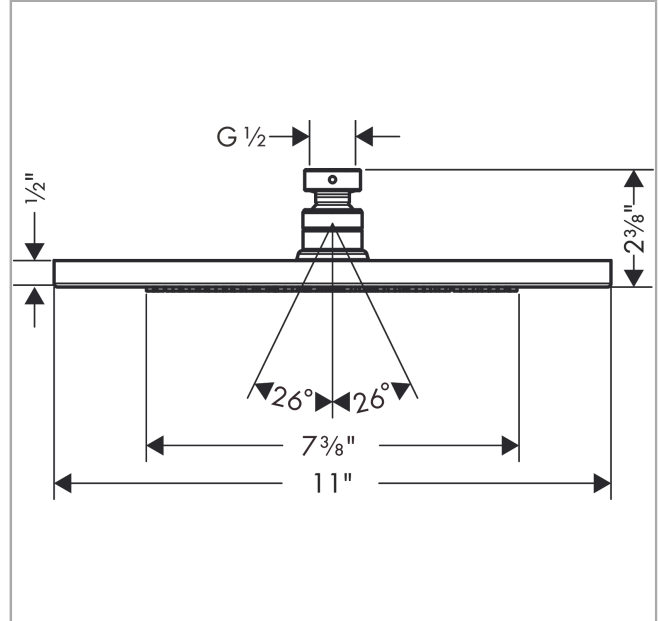

**Croma**  
**Showerhead 280 1-Jet, 2.5 GPM**  
 Finish: **chrome** Part no. : **26879001**

**Description**

**Features**

- Shower head size: 11.02" x 6.69"
- Spray modes: Rain
- Max. flow: 2.5 GPM (9.5 L/Min)
- 140 spray channels
- Spray face finish: Fully-finished matching spray face
- Spray face removable for cleaning

**Item details**

List Price \$ 496.00

**Technology**

**Compliance / Sustainability**

**Product image**

**Scale drawing**

**Croma**  
**Showerhead 280 1-Jet, 2.5 GPM**  
 Finish: **chrome** Part no. : **26879001**

**Exploded drawing**

Year of production: >06/21

**Croma**  
**Showerhead 280 1-Jet, 2.5 GPM**  
 Finish: **chrome** Part no. : **26879001**

**Spare parts list**

Year of production: >06/21

Pos.	Description	Part no.	Price	PU
1	lock washer	98942001	-	1
2	ball joint	98941001	-	1
3	filter packing	94246000	-	1
4	nut	97958000	-	1
5	lever collar	97536000	-	1
6	seal	97606000	-	1
7	air jet (Eco)	95795000	-	1
8	O-ring 27x2,5	98149000	-	1