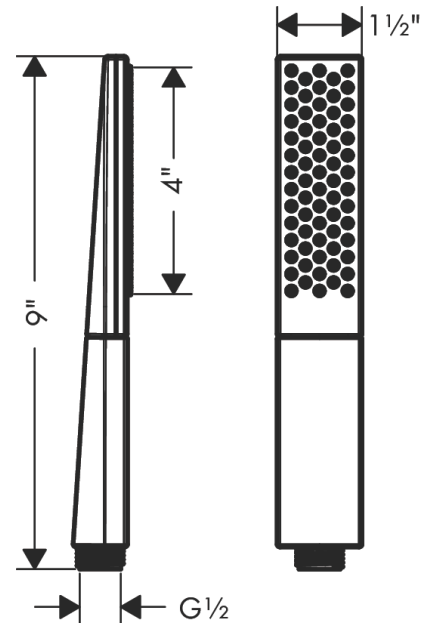

Rainfinity
Baton Handshower 100 1-Jet, 1.75 GPM
 Finish: **matte black** Part no. : **26867671**

Description

Features

- Spray modes: PowderRain
- Spray face finish: easy cleanable aluminium spray disc, graphite
- Max. flow: 1.75 GPM (6.6 L/Min)

Item details

List Price \$ 240.00

Technology

Design awards

Compliance / Sustainability

Product image

Scale drawing

Rainfinity
Baton Handshower 100 1-Jet, 1.75 GPM
Finish: **matte black** Part no. : 26867671

Exploded drawing

Year of production: >07/21

Rainfinity

Baton Handshower 100 1-Jet, 1.75 GPM

Finish: **matte black** Part no. : **26867671**

Spare parts list

Year of production: >07/21

Pos.	Description	Part no.	Price	PU
1	filter	92672000	-	1
2	seal	98058000	-	1