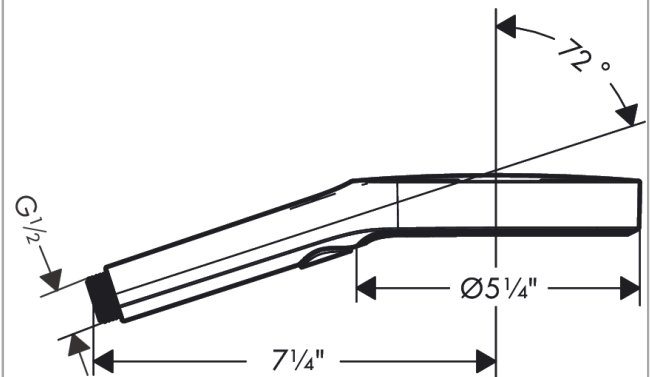

Scale drawing