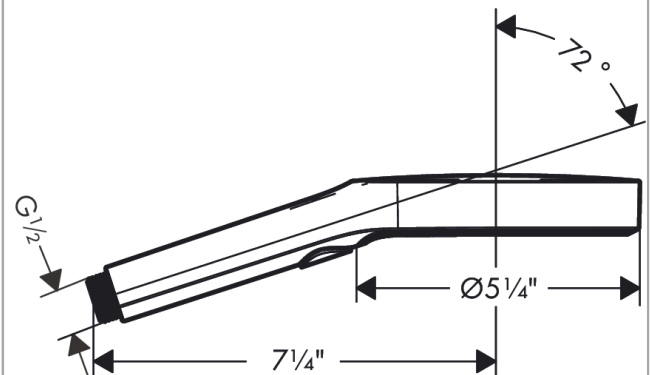

Rainfinity
Handshower 130 3-Jet, 2.5 GPM
 Finish: **matte black** Part no. : **26864671**

Description

Features

- Spray modes: PowderRain, Intense PowderRain, MonoRain
- Select button for comfortable alternation of spray modes
- Spray face finish: easy cleanable aluminium spray disc, graphite
- Max. flow: 2.5 GPM (9.5 L/Min)

Item details

List Price \$ 296.00

Technology

Design awards

reddot award 2019
best of the best

Compliance / Sustainability

Product image

Scale drawing