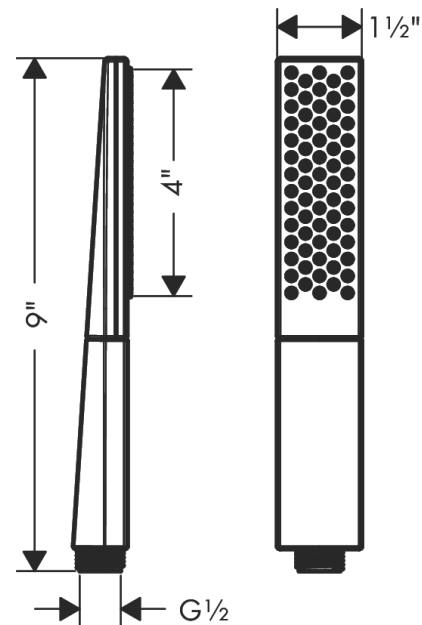

Rainfinity
Baton Handshower 100 1-Jet, 1.5 GPM
 Finish: **chrome** Part no. : **26863001**

Description

Features

- Spray modes: PowderRain
- Spray face finish: graphite
- Max. flow: 1.5 GPM (5.7 L/Min)

Item details

List Price \$ 182.00

Technology

Design awards

Compliance / Sustainability

Product image

Scale drawing

Rainfinity
Baton Handshower 100 1-Jet, 1.5 GPM
Finish: chrome Part no. : 26863001

Exploded drawing

Year of production: >06/21

Rainfinity
Baton Handshower 100 1-Jet, 1.5 GPM
 Finish: **chrome** Part no. : **26863001**

Spare parts list

Year of production: >06/21

Pos.	Description	Part no.	Price	PU
1	filter	92672000	-	1
2	seal	98058000	-	1