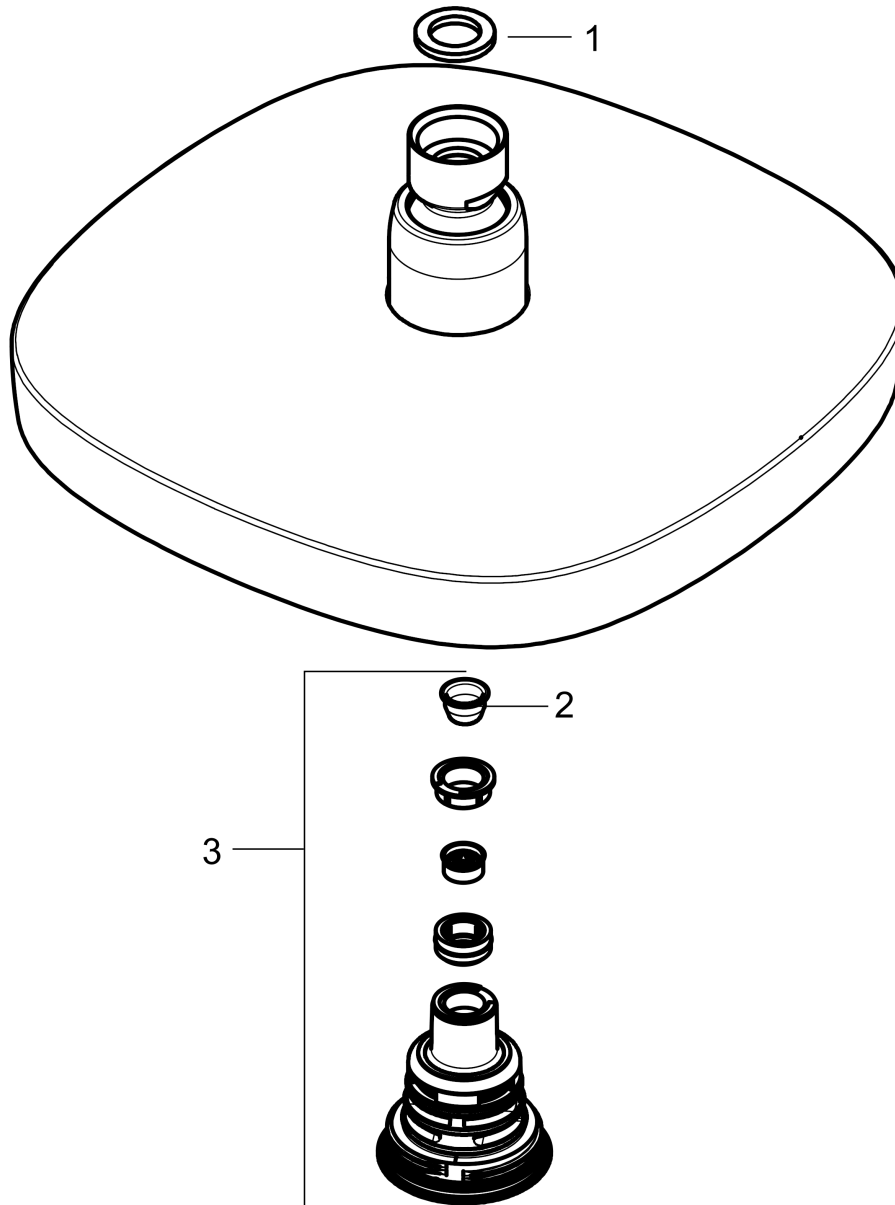

Croma Select E
Showerhead 180 2-Jet, 1.5 GPM
 Finish: **brushed nickel** Part no. : **26817821**

Description

Features

- Shower head size: 7 1/8"
- Spray modes: Rain, IntenseRain
- Max. flow: 1.5 GPM (5.7 L/Min)
- Select button for comfortable alternation of spray modes
- 147 spray channels
- Spray face finish: Fully-finished matching spray face

Item details

List Price \$ 478.00

Technology

Compliance / Sustainability

Product image

Scale drawing

Croma Select E
Showerhead 180 2-Jet, 1.5 GPM
Finish: **brushed nickel** Part no. : **26817821**

Exploded drawing

Year of production: >03/21

Croma Select E
Showerhead 180 2-Jet, 1.5 GPM
 Finish: **brushed nickel** Part no. : **26817821**

Spare parts list

Year of production: >03/21

Pos.	Description	Part no.	Price	PU
1	seal	98058000	-	1
2	filter	97735000	-	1
3	selector assy	93092821	-	1