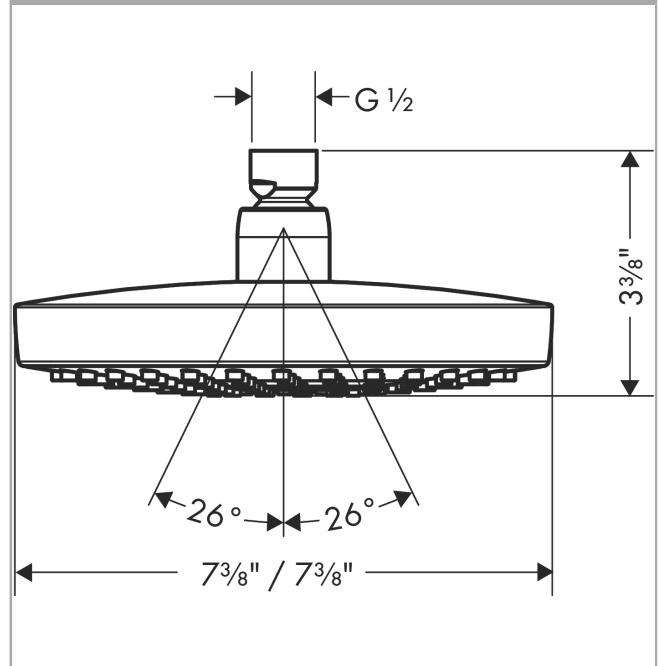

Croma Select E
Showerhead 180 2-Jet, 1.5 GPM
 Finish: **brushed nickel** Part no. : **26817821**

Description

Features

- Shower head size: 7 1/8"
- Spray modes: Rain, IntenseRain
- Max. flow: 1.5 GPM (5.7 L/Min)
- Select button for comfortable alternation of spray modes
- 147 spray channels
- Spray face finish: Fully-finished matching spray face

Item details

List Price \$ 478.00

Technology

Compliance / Sustainability

Product image

Scale drawing

Croma Select E
Showerhead 180 2-Jet, 1.5 GPM
Finish: **brushed nickel** Part no. : **26817821**

Exploded drawing

Year of production: >03/21

Croma Select E
Showerhead 180 2-Jet, 1.5 GPM
 Finish: **brushed nickel** Part no. : **26817821**

Spare parts list

Year of production: >03/21

Pos.	Description	Part no.	Price	PU
1	seal	98058000	-	1
2	filter	97735000	-	1
3	selector assy	93092821	-	1