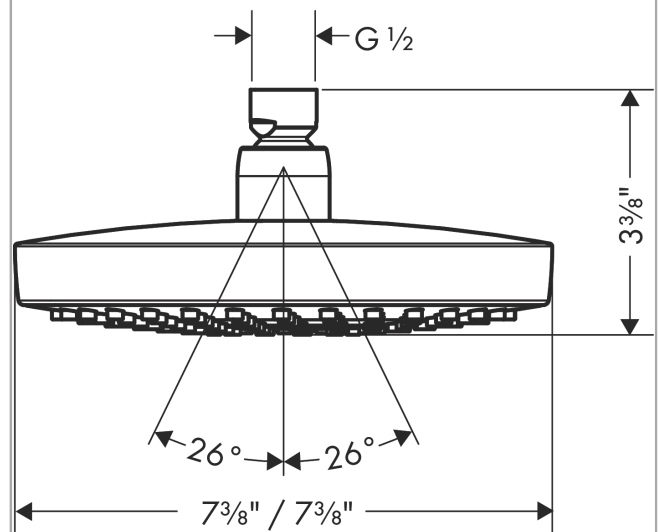

Croma Select E
Showerhead 180 2-Jet, 1.5 GPM
 Finish: **chrome** Part no. : **26817001**

Description

Features

- Shower head size: 7 1/8"
- Spray modes: Rain, IntenseRain
- Max. flow: 1.5 GPM (5.7 L/Min)
- Select button for comfortable alternation of spray modes
- 147 spray channels
- Spray face finish: Fully-finished matching spray face

Item details

List Price \$ 362.00

Technology

Compliance / Sustainability

Product image

Scale drawing

Croma Select E
Showerhead 180 2-Jet, 1.5 GPM
Finish: **chrome** Part no. : **26817001**

Exploded drawing

Year of production: >03/21

Croma Select E
Showerhead 180 2-Jet, 1.5 GPM
 Finish: **chrome** Part no. : **26817001**

Spare parts list

Year of production: >03/21

Pos.	Description	Part no.	Price	PU
1	seal	98058000	-	1
2	filter	97735000	-	1
3	selector assy	93092001	-	1