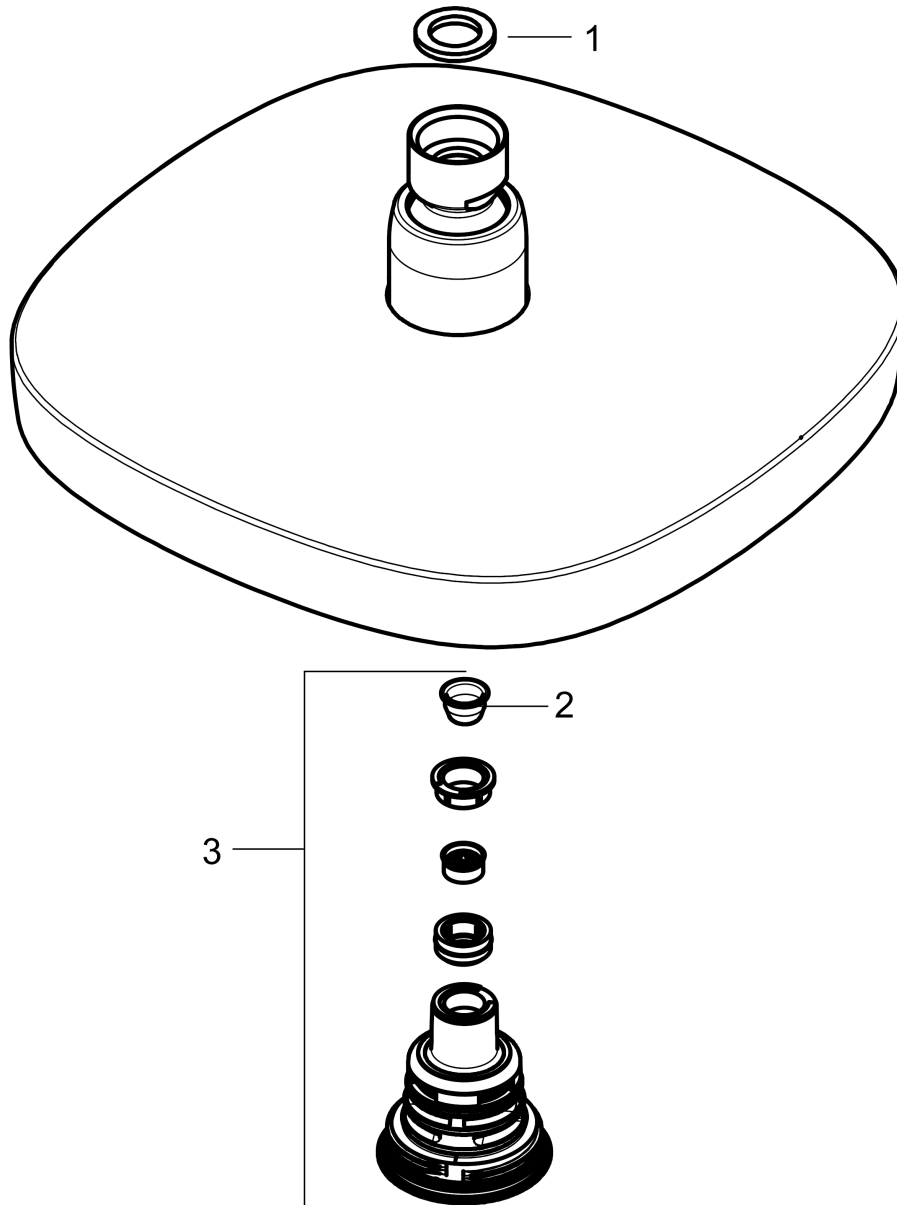

Croma Select E
Showerhead 180 2-Jet, 1.5 GPM
 Finish: **chrome** Part no. : **26817001**

Description

Features

- Shower head size: 7 1/8"
- Spray modes: Rain, IntenseRain
- Max. flow: 1.5 GPM (5.7 L/Min)
- Select button for comfortable alternation of spray modes
- 147 spray channels
- Spray face finish: Fully-finished matching spray face

Item details

List Price \$ 362.00

Technology

Compliance / Sustainability

Product image

Scale drawing

Croma Select E
Showerhead 180 2-Jet, 1.5 GPM
Finish: **chrome** Part no. : **26817001**

Exploded drawing

Year of production: >03/21

Croma Select E
Showerhead 180 2-Jet, 1.5 GPM
 Finish: **chrome** Part no. : **26817001**

Spare parts list

Year of production: >03/21

Pos.	Description	Part no.	Price	PU
1	seal	98058000	-	1
2	filter	97735000	-	1
3	selector assy	93092001	-	1