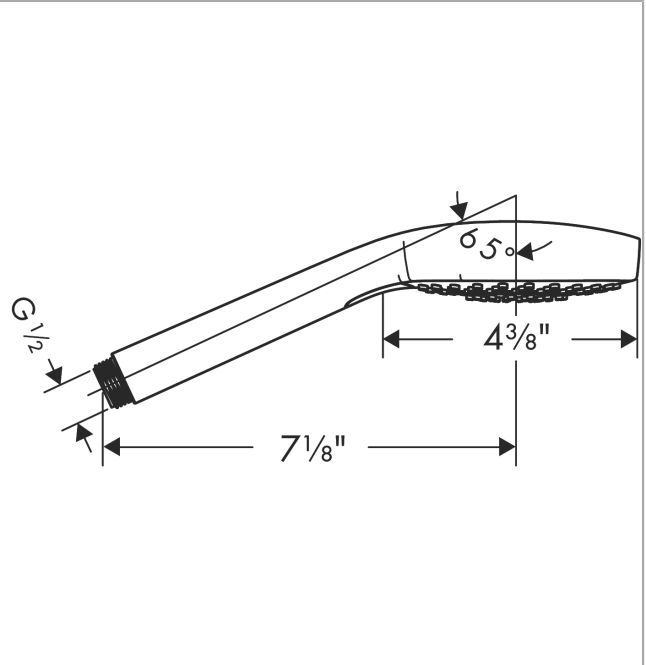

**Croma Select E**  
**Handshower 110 Vario-Jet, 2.5 GPM**  
 Finish: **brushed nickel** Part no. : **26813821**

**Description**

**Features**

- Spray modes: Vario-Jet (spray zones of variable intensity)
- 79 spray channels
- Select button for comfortable alternation of spray modes
- Spray face finish: easy cleanable plastic spray disc, white
- Max. flow: 2.5 GPM (9.5 L/Min)

**Item details**

List Price \$ 232.00

**Technology**

**Compliance / Sustainability**

**Product image**

**Scale drawing**

**Croma Select E**  
**Handshower 110 Vario-Jet, 2.5 GPM**  
Finish: **brushed nickel** Part no. : **26813821**

Exploded drawing

Year of production: >10/16

**Croma Select E**  
**Handshower 110 Vario-Jet, 2.5 GPM**  
 Finish: **brushed nickel** Part no. : **26813821**

**Spare parts list**

Year of production: >10/16