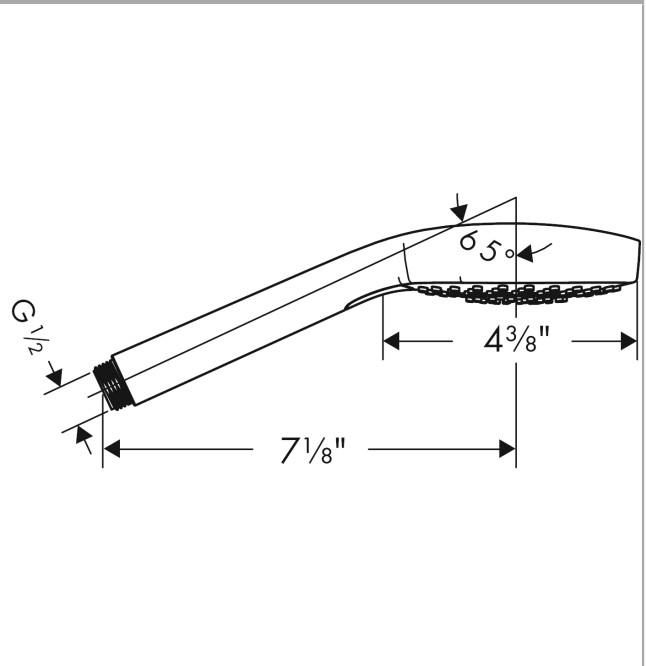

Croma Select E
Handshower 110 3-Jet, 2.0 GPM
 Finishes : **white/chrome** Part no. : **26811401**

Description

Features

- Select button for comfortable alternation of spray modes
- 121 no-clog spray channels
- Spray modes: SoftRain, IntenseRain, Pulsating Massage
- Flow: 2.0 GPM (7.6 L/Min)
- Easy-to-clean white spray face

Item details

List Price \$ 127.00

Technology

Compliance

Product image

Scale drawing

Croma Select E
Handshower 110 3-Jet, 2.0 GPM
Finishes : **white/chrome** Part no. : **26811401**

Exploded drawing

Year of production: >10/16

Croma Select E
Handshower 110 3-Jet, 2.0 GPM
 Finishes : **white/chrome** Part no. : **26811401**

Spare parts list

Year of production: >10/16

Pos.	Description	Part no.	Price	PU
1	filter packing	94246000	-	1