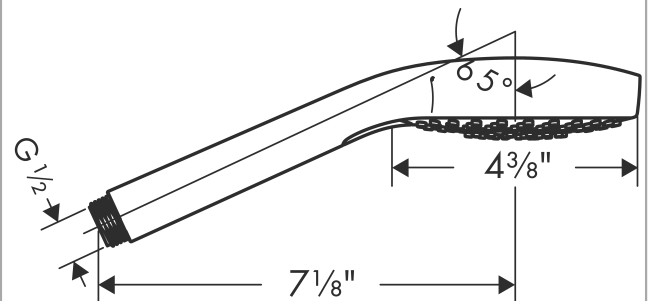

Croma Select S
Handshower 110 3-Jet, 2.0 GPM
 Finishes : **white/chrome** Part no. : **26801401**

Description

Features

- Select button for comfortable alternation of spray modes
- 121 no-clog spray channels
- Spray modes: SoftRain, IntenseRain, Pulsating Massage
- Flow: 2.0 GPM (7.6 L/Min)
- Easy-to-clean white spray face

Item details

List Price \$ 123.00

Technology

Compliance

Product image

Scale drawing

Croma Select S
Handshower 110 3-Jet, 2.0 GPM
Finishes : **white/chrome** Part no. : **26801401**

Exploded drawing

Year of production: >10/16

Croma Select S
Handshower 110 3-Jet, 2.0 GPM
 Finishes : **white/chrome** Part no. : **26801401**

Spare parts list

Year of production: >10/16

Pos.	Description	Part no.	Price	PU
1	filter packing	94246000	-	1