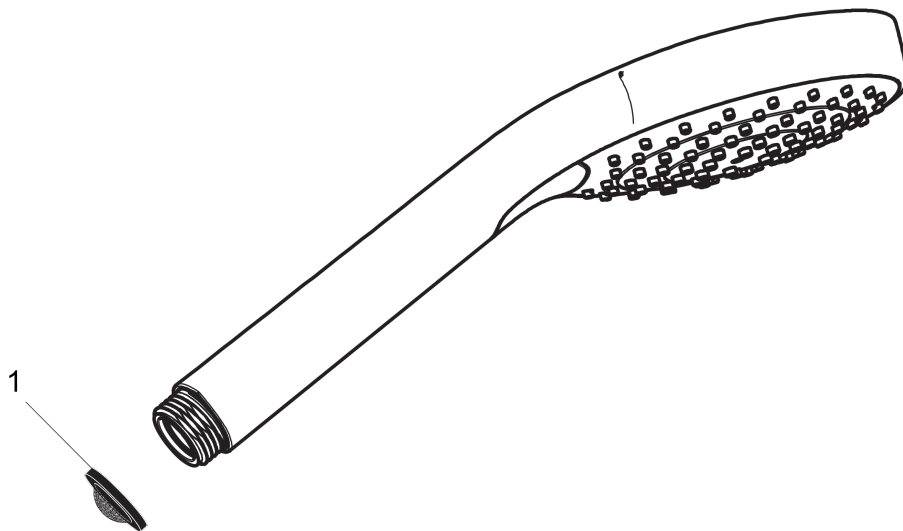

Croma Select S
Handshower 110 3-Jet, 2.0 GPM
 Finishes : **white/chrome** Part no. : **26801401**

Description

Features

- Select button for comfortable alternation of spray modes
- 121 no-clog spray channels
- Spray modes: SoftRain, IntenseRain, Pulsating Massage
- Flow: 2.0 GPM (7.6 L/Min)
- Easy-to-clean white spray face

Item details

List Price \$ 123.00

Technology

Compliance

Product image

Scale drawing

Croma Select S
Handshower 110 3-Jet, 2.0 GPM
Finishes : **white/chrome** Part no. : **26801401**

Exploded drawing

Year of production: >10/16

Croma Select S
Handshower 110 3-Jet, 2.0 GPM
 Finishes : **white/chrome** Part no. : **26801401**

Spare parts list

Year of production: >10/16

Pos.	Description	Part no.	Price	PU
1	filter packing	94246000	-	1