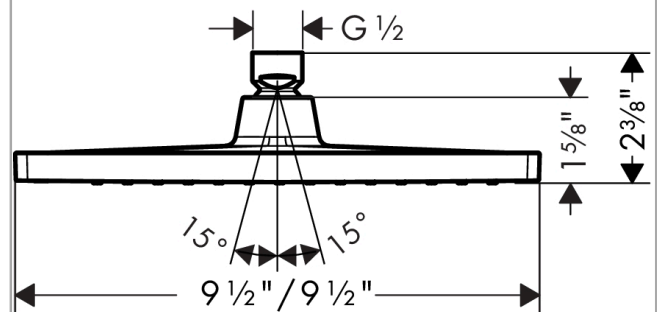

Crometta E
Showerhead 240 1-Jet, 2.0 GPM
 Finishes : **chrome** Part no. : **26727001**

Description

Features

- 206 no-clog spray channels
- Spray modes: Rain
- Flow: 2.0 GPM (7.6 L/Min)
- Fully-finished matching spray face

Item details

List Price \$ 188.00

Technology

Compliance

Product image

Scale drawing

Crometta E
Showerhead 240 1-Jet, 2.0 GPM
Finishes : **chrome** Part no. : **26727001**

Exploded drawing

Year of production: >01/18

Crometta E
Showerhead 240 1-Jet, 2.0 GPM
 Finishes : **chrome** Part no. : **26727001**

Spare parts list

Year of production: >01/18

Pos.	Description	Part no.	Price	PU
1	filter packing	94246000	-	1