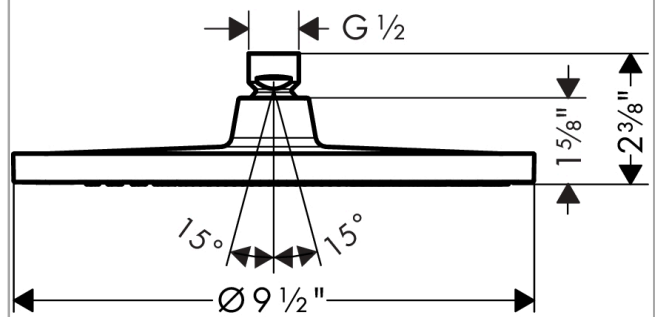

Crometta S
Showerhead 240 1-Jet, 2.0 GPM
 Finishes : **chrome** Part no. : **26724001**

Description

Features

- 180 no-clog spray channels
- Spray modes: Rain
- Flow: 2.0 GPM (7.6 L/Min)
- Fully-finished matching spray face

Item details

List Price \$ 188.00

Technology

Compliance

Product image

Scale drawing

Crometta S
Showerhead 240 1-Jet, 2.0 GPM
Finishes : **chrome** Part no. : **26724001**

Exploded drawing