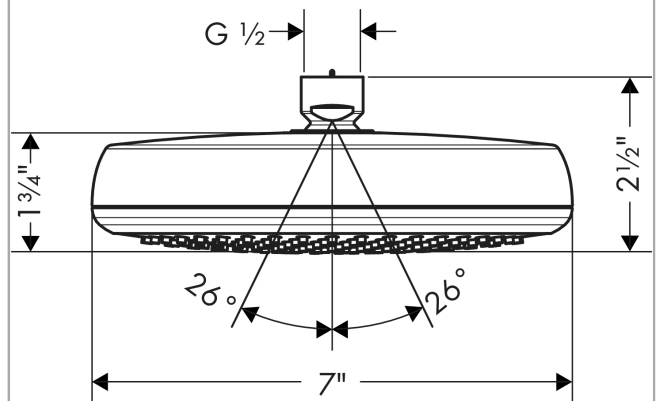

Crometta
Showerhead 160 1-Jet, 2.0 GPM
 Finishes : **white/chrome** Part no. : **26578401**

Description

Features

- 178 no-clog spray channels
- Spray modes: Full
- Flow: 2.0 GPM (7.6 L/Min)
- Fully-finished matching spray face

Item details

List Price \$ 141.00

Technology

Compliance

Product image

Scale drawing

Crometta
Showerhead 160 1-Jet, 2.0 GPM
Finishes : **white/chrome** Part no. : **26578401**

Exploded drawing

Year of production: >01/18

Crometta
Showerhead 160 1-Jet, 2.0 GPM
 Finishes : **white/chrome** Part no. : **26578401**

Spare parts list

Year of production: >01/18

Pos.	Description	Part no.	Price	PU
1	filter packing	88649000	-	1