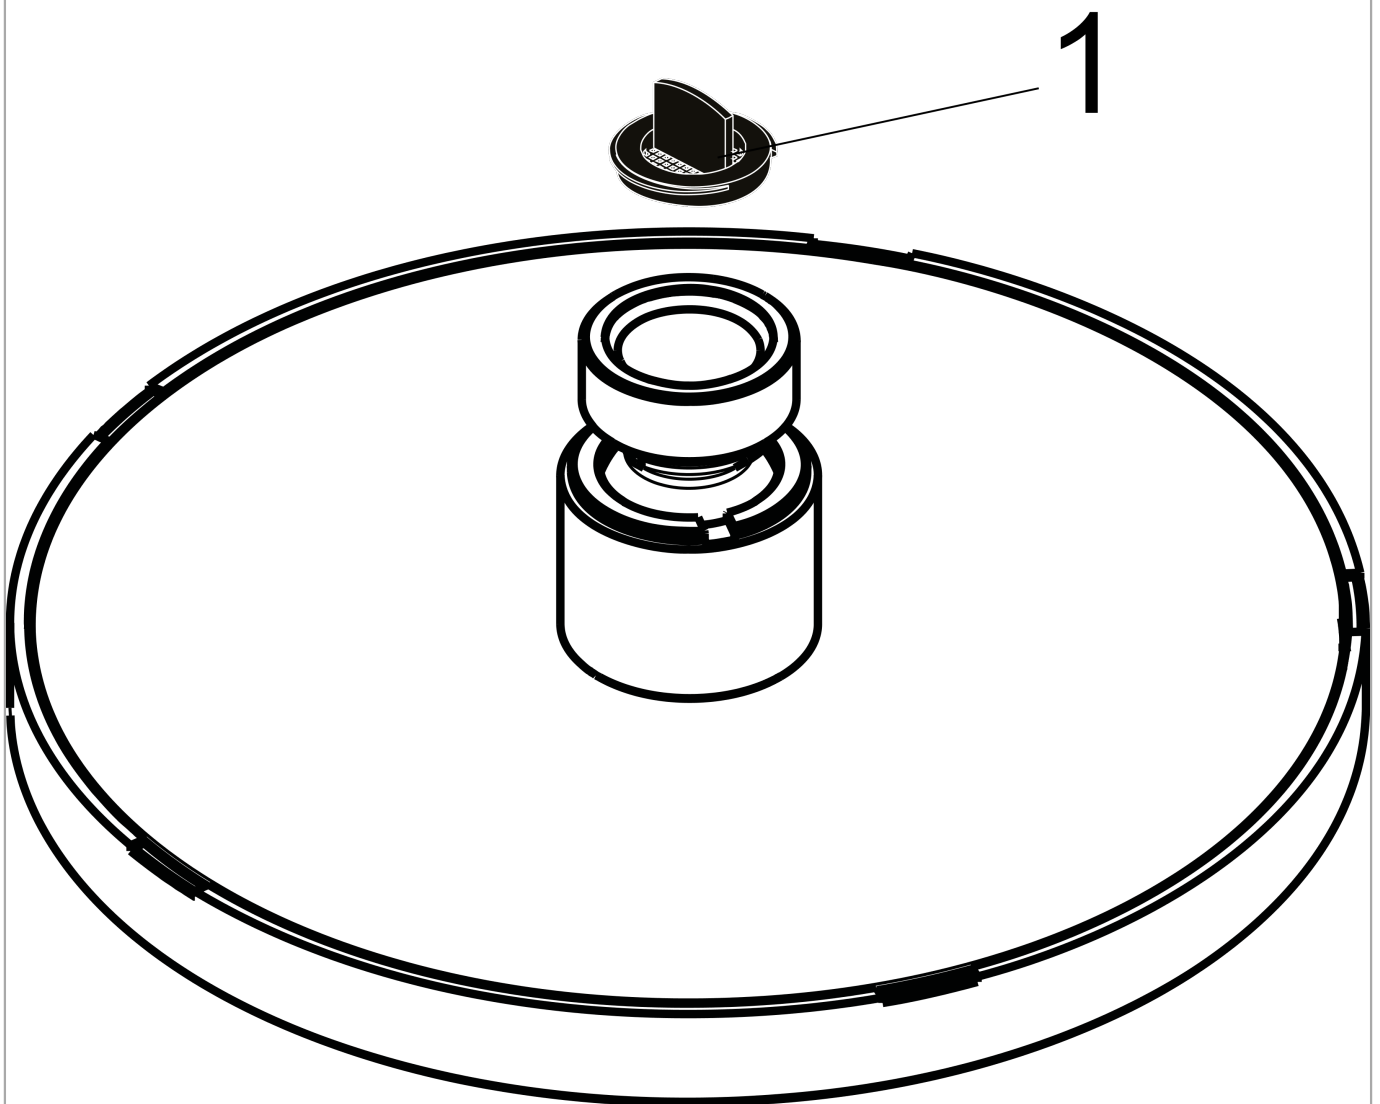

Crometta
Showerhead 160 1-Jet, 2.0 GPM
 Finishes : **white/chrome** Part no. : **26578401**

Description

Features

- 178 no-clog spray channels
- Spray modes: Full
- Flow: 2.0 GPM (7.6 L/Min)
- Fully-finished matching spray face

Item details

List Price \$ 141.00

Technology

Compliance

Product image

Scale drawing

Crometta
Showerhead 160 1-Jet, 2.0 GPM
Finishes : **white/chrome** Part no. : **26578401**

Exploded drawing

Year of production: >01/18

Crometta
Showerhead 160 1-Jet, 2.0 GPM
 Finishes : **white/chrome** Part no. : **26578401**

Spare parts list

Year of production: >01/18

Pos.	Description	Part no.	Price	PU
1	filter packing	88649000	-	1