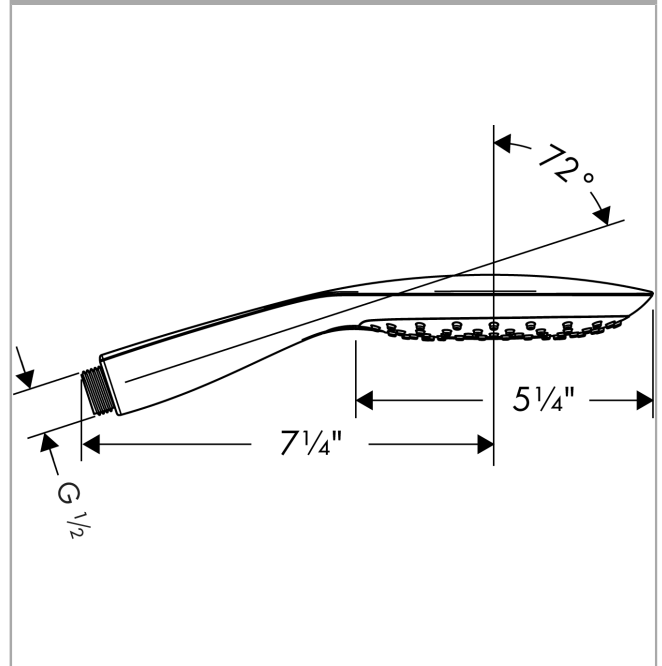

Raindance Select E
Handshower 150 3-Jet, 2.5 GPM
 Finish: **chrome** Part no. : **26550001**

Description

Features

- Spray modes: RainAir, Mix, CaresseAir
- 81 spray channels
- Select button for comfortable alternation of spray modes
- Spray face finish: easy cleanable plastic spray disc
- Max. flow: 2.5 GPM (9.5 L/Min)
- The adjustable handshower holder on this model should not be used with a handshower with a spray face larger than 125 mm (5") in diameter

Item details

List Price \$ 285.00

Technology

Compliance / Sustainability

Product image

Scale drawing

Raindance Select E
Handshower 150 3-Jet, 2.5 GPM
Finish: **chrome** Part no. : **26550001**

Exploded drawing