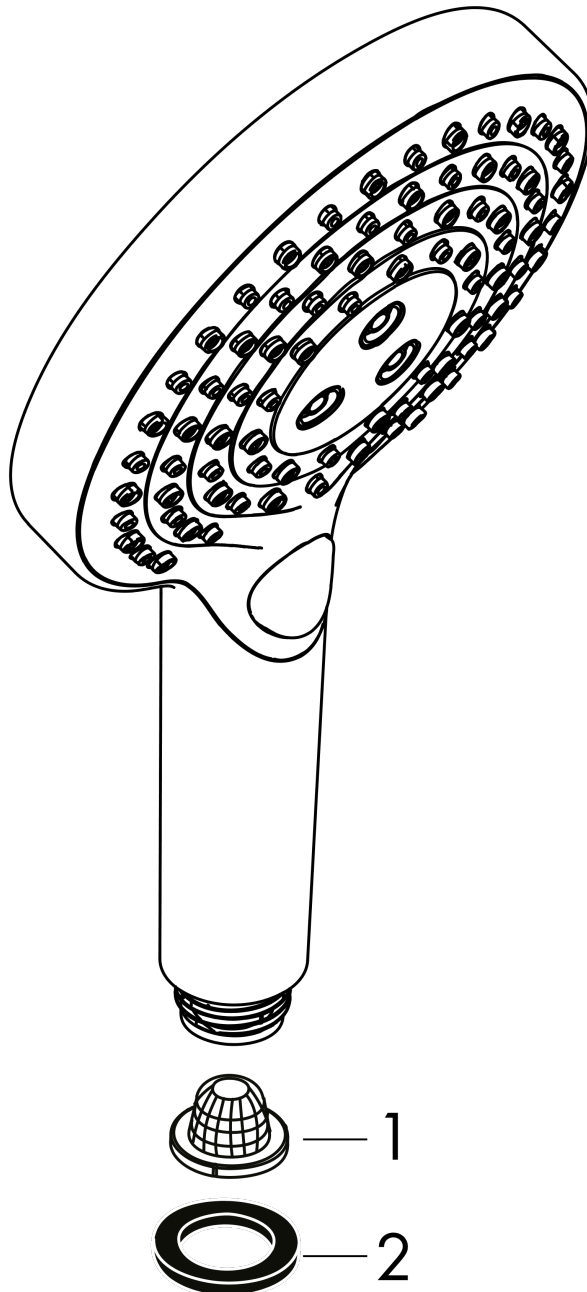

Croma Select S
Showerhead 180 2-Jet, 1.5 GPM
 Finish: **chrome** Part no. : **26549001**

Description

Features

- Shower head size: 7 1/8"
- Spray modes: Rain, IntenseRain
- Max. flow: 1.5 GPM (5.7 L/Min)
- Select button for comfortable alternation of spray modes
- 147 spray channels
- Spray face finish: Fully-finished matching spray face
- Spray face removable for cleaning

Item details

List Price \$ 362.00

Technology

Compliance / Sustainability

Product image

Scale drawing

Croma Select S
Showerhead 180 2-Jet, 1.5 GPM
Finish: **chrome** Part no. : **26549001**

Exploded drawing

Year of production: >03/21

Croma Select S
Showerhead 180 2-Jet, 1.5 GPM
 Finish: **chrome** Part no. : **26549001**

Spare parts list

Year of production: >03/21

Pos.	Description	Part no.	Price	PU
1	seal	98058000	-	1
2	filter	97735000	-	1
3	selector assy	93092001	-	1