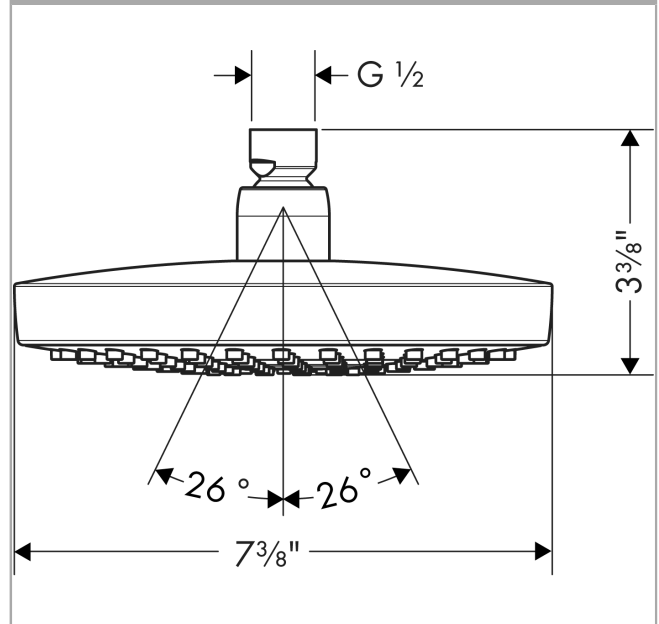

Croma Select S
Showerhead 180 2-Jet, 1.5 GPM
 Finish: **chrome** Part no. : **26549001**

Description

Features

- Shower head size: 7 1/8"
- Spray modes: Rain, IntenseRain
- Max. flow: 1.5 GPM (5.7 L/Min)
- Select button for comfortable alternation of spray modes
- 147 spray channels
- Spray face finish: Fully-finished matching spray face
- Spray face removable for cleaning

Item details

List Price \$ 362.00

Technology

Compliance / Sustainability

Product image

Scale drawing

Croma Select S
Showerhead 180 2-Jet, 1.5 GPM
Finish: **chrome** Part no. : **26549001**

Exploded drawing

Year of production: >03/21

Croma Select S
Showerhead 180 2-Jet, 1.5 GPM
 Finish: **chrome** Part no. : **26549001**

Spare parts list

Year of production: >03/21

Pos.	Description	Part no.	Price	PU
1	seal	98058000	-	1
2	filter	97735000	-	1
3	selector assy	93092001	-	1