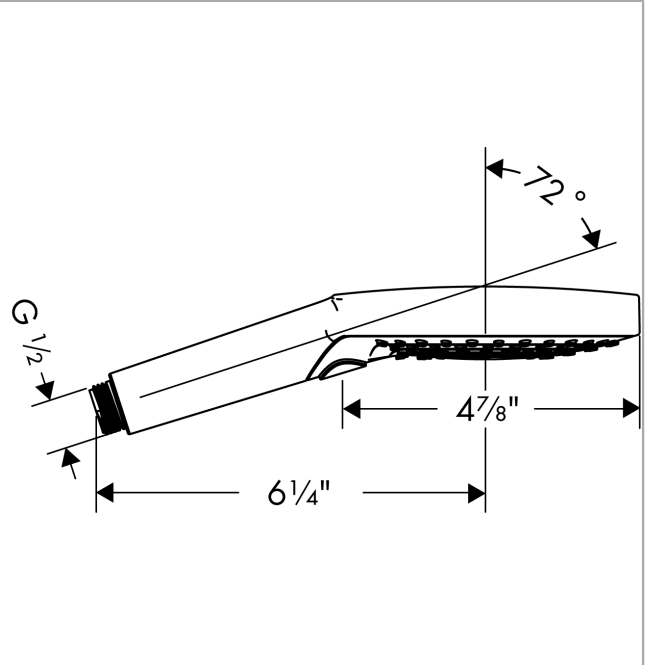

Raindance Select S
Handshower 120 3-Jet, 2.5 GPM
 Finish: **chrome** Part no. : **26531001**

Description

Features

- Spray modes: Rain, RainAir, Whirl
- 87 spray channels
- Select button for comfortable alternation of spray modes
- Spray face finish: easy cleanable plastic spray disc
- Max. flow: 2.5 GPM (9.5 L/Min)

Item details

List Price \$ 197.00

Technology

Compliance / Sustainability

Product image

Scale drawing

Raindance Select S
Handshower 120 3-Jet, 2.5 GPM
Finish: **chrome** Part no. : **26531001**

Exploded drawing

Year of production: >01/14

Raindance Select S
Handshower 120 3-Jet, 2.5 GPM
 Finish: **chrome** Part no. : **26531001**

Spare parts list

Year of production: >01/14

| Pos. | Description | Part no. | Price | PU |
|------|----------------|----------|-------|----|
| 1 | filter packing | 94246000 | - | 1 |