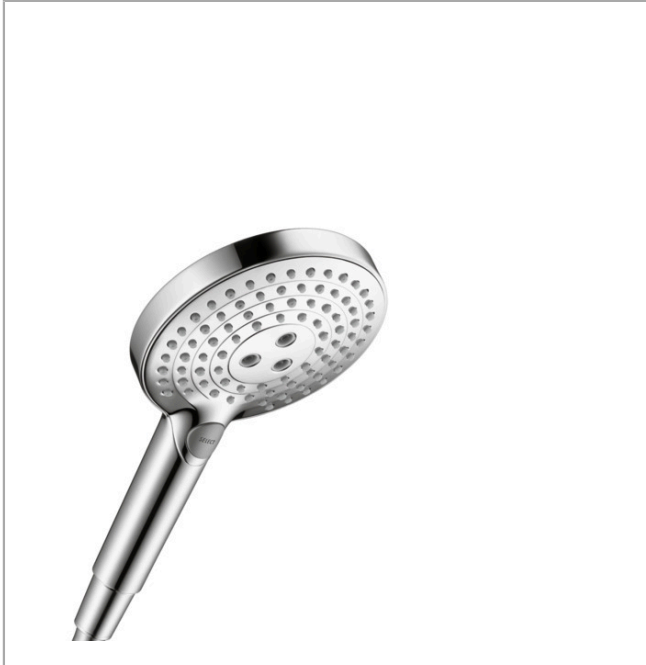

Raindance Select S
Handshower 120 3-Jet, 2.5 GPM
 Finish: **chrome** Part no. : **26531001**

Description

Features

- Spray modes: Rain, RainAir, Whirl
- 87 spray channels
- Select button for comfortable alternation of spray modes
- Spray face finish: easy cleanable plastic spray disc
- Max. flow: 2.5 GPM (9.5 L/Min)

Item details

List Price \$ 197.00

Technology

Compliance / Sustainability

Product image

Scale drawing

Raindance Select S
Handshower 120 3-Jet, 2.5 GPM
Finish: **chrome** Part no. : **26531001**

Exploded drawing

Year of production: >01/14

Raindance Select S
Handshower 120 3-Jet, 2.5 GPM
 Finish: **chrome** Part no. : **26531001**

Spare parts list

Year of production: >01/14

| Pos. | Description | Part no. | Price | PU |
|------|----------------|----------|-------|----|
| 1 | filter packing | 94246000 | - | 1 |