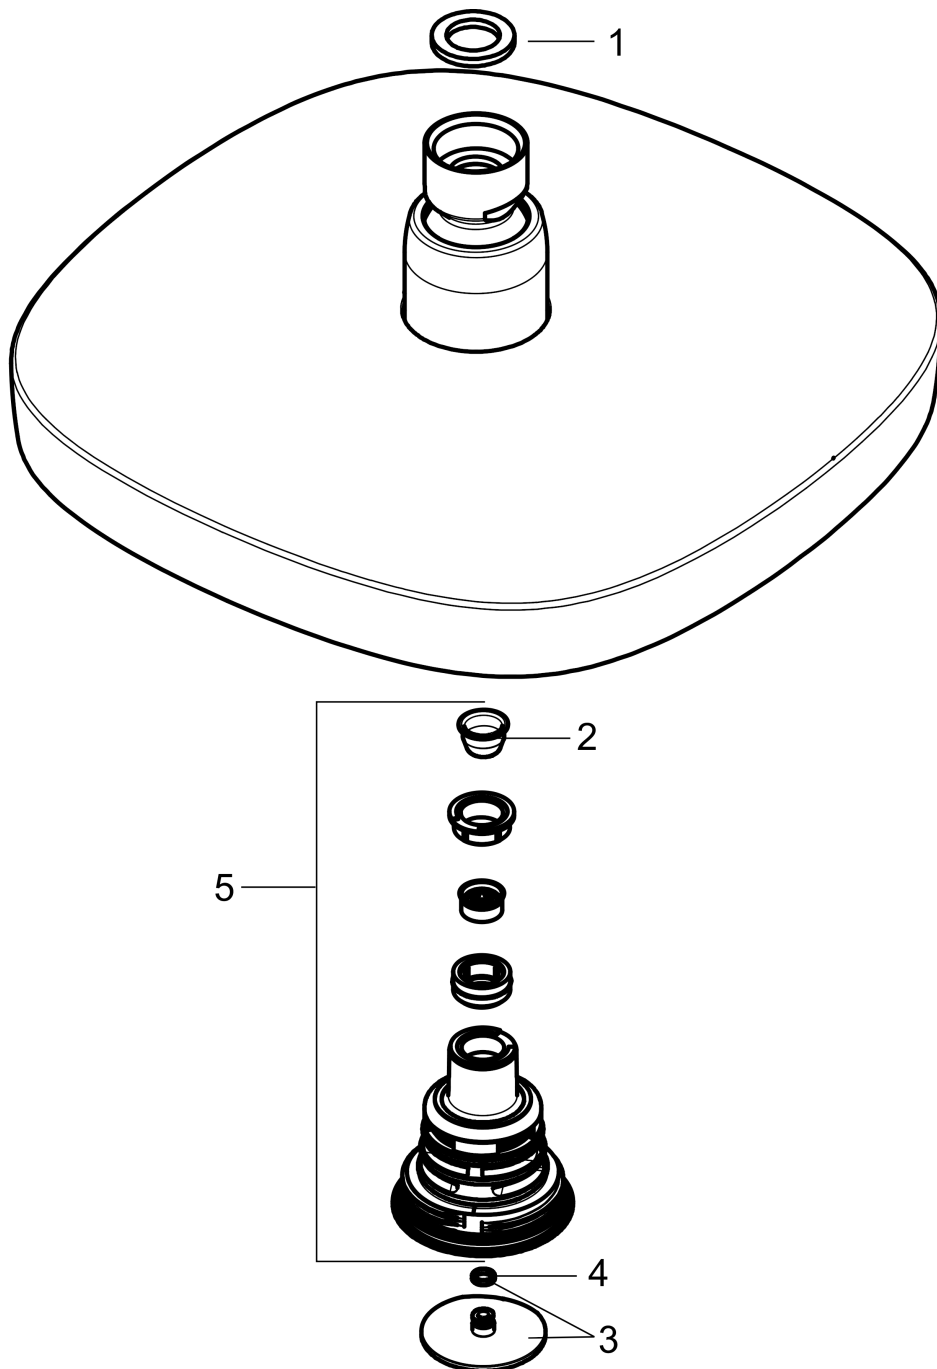

**Croma Select E**  
**Showerhead 180 2-Jet, 2.0 GPM**  
 Finishes : **white/chrome** Part no. : **26528401**

**Description**

**Features**

- 147 no-clog spray channels
- Spray modes: Rain, IntenseRain
- Flow: 2.0 GPM (7.6 L/Min)
- Select button for comfortable alternation of spray modes
- Fully-finished matching spray face

**Item details**

List Price \$ 288.00

**Technology**

**Compliance**

**Product image**

**Scale drawing**

**Croma Select E**  
**Showerhead 180 2-Jet, 2.0 GPM**  
Finishes : **white/chrome** Part no. : **26528401**

Exploded drawing

Year of production: >07/15

**Croma Select E**  
**Showerhead 180 2-Jet, 2.0 GPM**  
 Finishes : **white/chrome** Part no. : **26528401**

**Spare parts list**

Year of production: >07/15

Pos.	Description	Part no.	Price	PU
1	seal	98058000	-	1
2	filter	97735000	-	1
3	cover	98344000	-	1
4	O-ring 3x1	98384000	-	1
5	selector assy	98343001	-	1