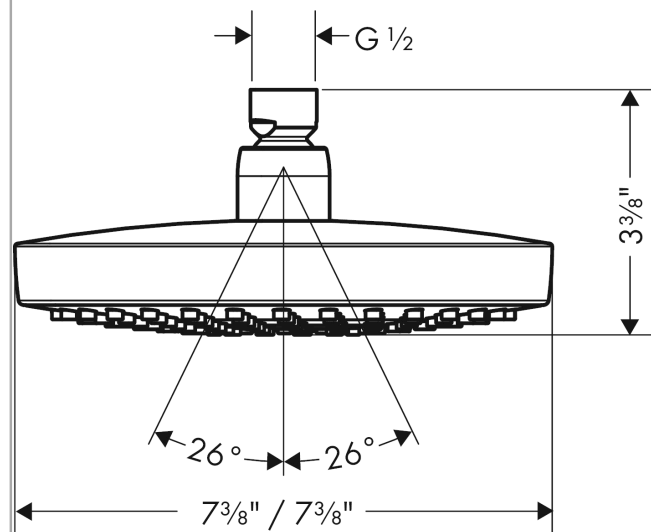

**Croma Select E**  
**Showerhead 180 2-Jet, 2.0 GPM**  
 Finishes : **white/chrome** Part no. : **26528401**

**Description**

**Features**

- 147 no-clog spray channels
- Spray modes: Rain, IntenseRain
- Flow: 2.0 GPM (7.6 L/Min)
- Select button for comfortable alternation of spray modes
- Fully-finished matching spray face

**Item details**

List Price \$ 288.00

**Technology**

**Compliance**

**Product image**

**Scale drawing**

**Croma Select E**  
**Showerhead 180 2-Jet, 2.0 GPM**  
Finishes : **white/chrome** Part no. : **26528401**

Exploded drawing

Year of production: >07/15

**Croma Select E**  
**Showerhead 180 2-Jet, 2.0 GPM**  
 Finishes : **white/chrome** Part no. : **26528401**

**Spare parts list**

Year of production: >07/15

Pos.	Description	Part no.	Price	PU
1	seal	98058000	-	1
2	filter	97735000	-	1
3	cover	98344000	-	1
4	O-ring 3x1	98384000	-	1
5	selector assy	98343001	-	1