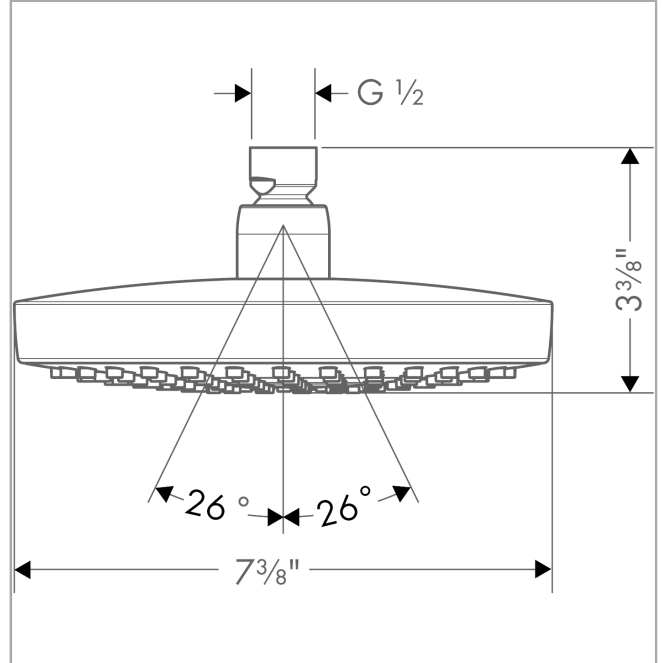

**Croma Select S**  
**Showerhead 180 2-Jet, 2.0 GPM**  
 Finishes : **white/chrome** Part no. : **26523401**

**Description**

**Features**

- 147 no-clog spray channels
- Spray modes: Rain, IntenseRain
- Flow: 2.0 GPM (7.6 L/Min)
- Select button for comfortable alternation of spray modes
- Fully-finished matching spray face

**Item details**

List Price \$ 288.00

**Technology**

**Compliance**

**Product image**

**Scale drawing**

**Croma Select S**  
**Showerhead 180 2-Jet, 2.0 GPM**  
Finishes : **white/chrome** Part no. : **26523401**

Exploded drawing

Year of production: >01/16

**Croma Select S**  
**Showerhead 180 2-Jet, 2.0 GPM**  
 Finishes : **white/chrome** Part no. : **26523401**

**Spare parts list**

Year of production: >01/16

Pos.	Description	Part no.	Price	PU
1	seal	98058000	-	1
2	filter	97735000	-	1
3	selector assy	98343001	-	1
4	O-ring 3x1	98384000	-	1
a	cover	98344000	-	1