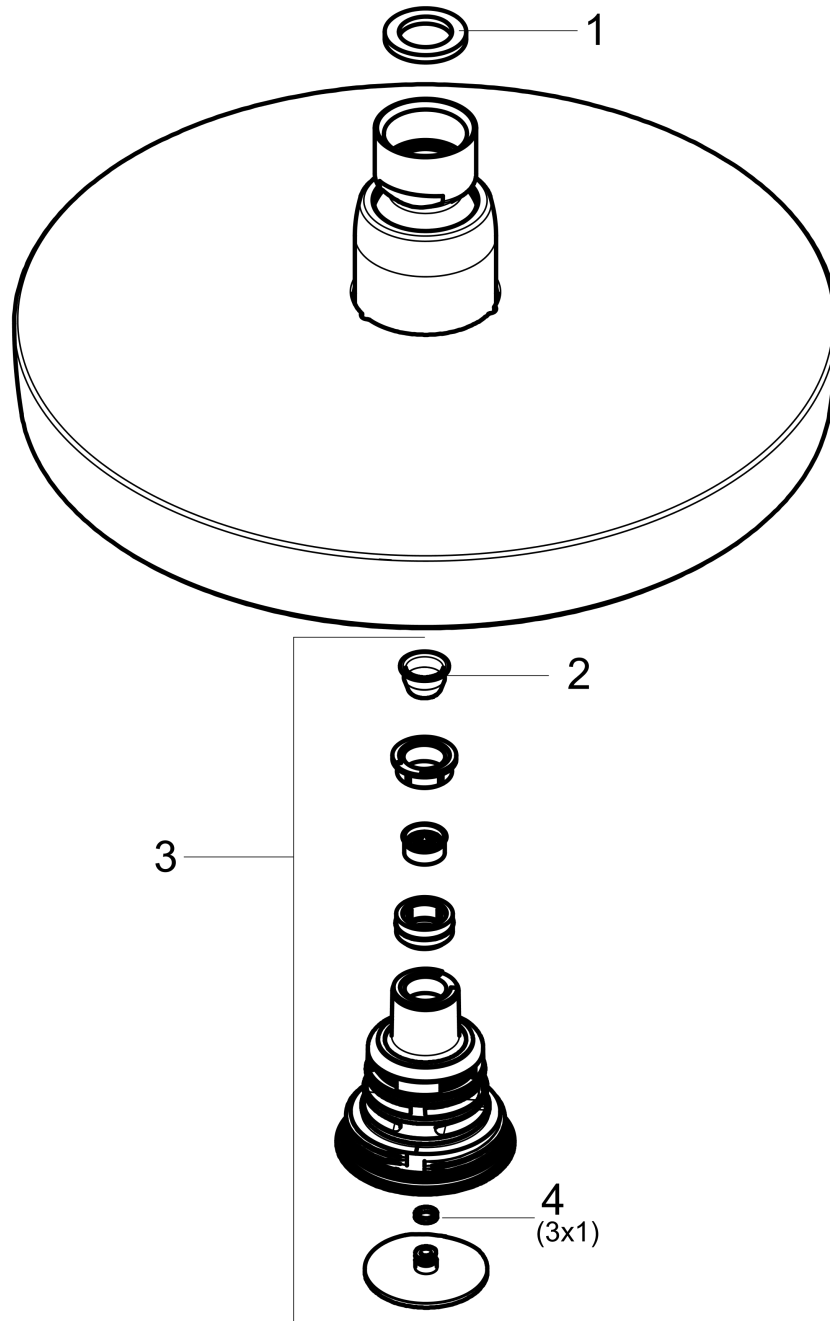

**Croma Select S**  
**Showerhead 180 2-Jet, 2.0 GPM**  
 Finishes : **white/chrome** Part no. : **26523401**

**Description**

**Features**

- 147 no-clog spray channels
- Spray modes: Rain, IntenseRain
- Flow: 2.0 GPM (7.6 L/Min)
- Select button for comfortable alternation of spray modes
- Fully-finished matching spray face

**Item details**

List Price \$ 288.00

**Technology**

**Compliance**

**Product image**

**Scale drawing**

**Croma Select S**  
**Showerhead 180 2-Jet, 2.0 GPM**  
Finishes : **white/chrome** Part no. : **26523401**

Exploded drawing

Year of production: >01/16

**Croma Select S**  
**Showerhead 180 2-Jet, 2.0 GPM**  
 Finishes : **white/chrome** Part no. : **26523401**

**Spare parts list**

Year of production: >01/16

Pos.	Description	Part no.	Price	PU
1	seal	98058000	-	1
2	filter	97735000	-	1
3	selector assy	98343001	-	1
4	O-ring 3x1	98384000	-	1
a	cover	98344000	-	1