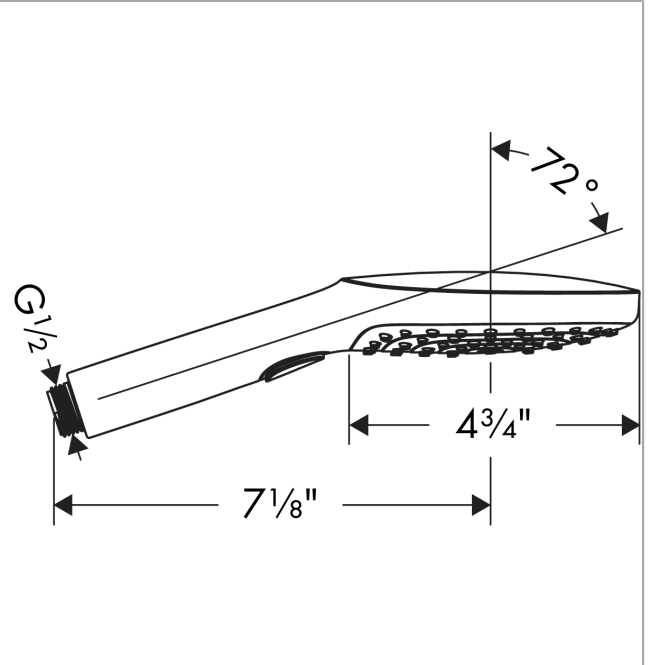

Raindance Select E
Handshower 120 3-Jet, 2.5 GPM
 Finish: **white/chrome** Part no. : **26521401**

Description

Features

- Spray modes: RainAir, Rain, Whirl
- 78 spray channels
- Select button for comfortable alternation of spray modes
- Spray face finish: easy cleanable plastic spray disc
- Max. flow: 2.5 GPM (9.5 L/Min)

Item details

List Price \$ 193.00

Technology

Compliance / Sustainability

Product image

Scale drawing

Raindance Select E
Handshower 120 3-Jet, 2.5 GPM
Finish: **white/chrome** Part no. : **26521401**

Exploded drawing

Year of production: >12/12

Raindance Select E
Handshower 120 3-Jet, 2.5 GPM
 Finish: **white/chrome** Part no. : **26521401**

Spare parts list

Year of production: >12/12

Pos.	Description	Part no.	Price	PU
1	filter packing	94246000	-	1