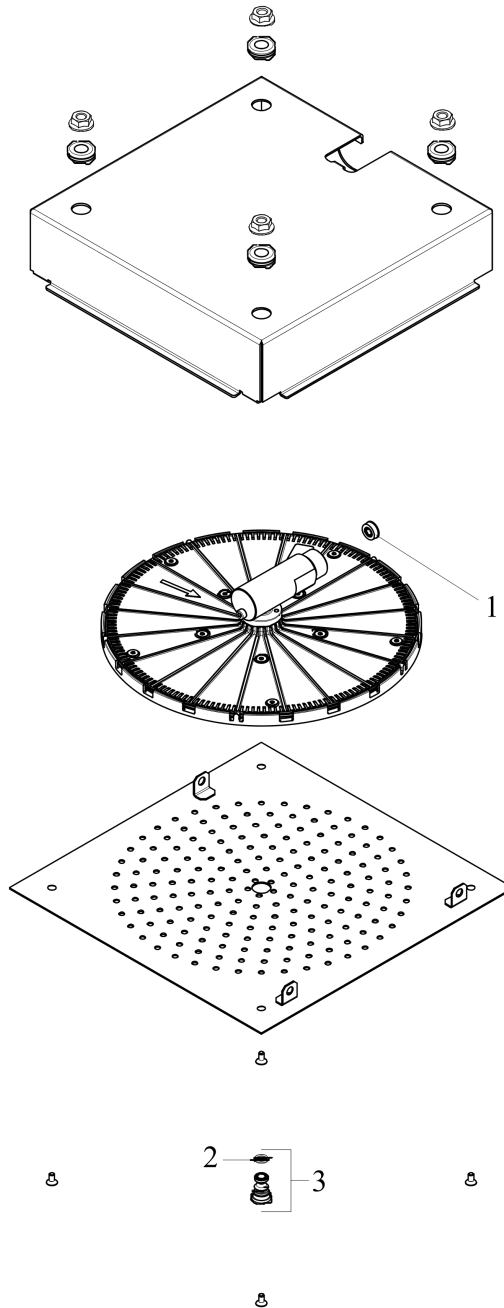

Raindance
Showerhead 260 Square 1-Jet Trim, 2.5 GPM
 Finishes : **chrome** Part no. : **26481001**

Description

Features

- 180 no-clog spray channels
- Spray modes: RainAir
- Flow: 2.5 GPM (9.5 L/Min)
- Fully-finished matching spray face

Item details

List Price \$ 635.00

Technology

Compliance

Product image

Scale drawing

Raindance
Showerhead 260 Square 1-Jet Trim, 2.5 GPM
 Finishes : **chrome** Part no. : **26481001**

Exploded drawing

Year of production: >05/19

Raindance

Showerhead 260 Square 1-Jet Trim, 2.5 GPM

Finishes : **chrome** Part no. : **26481001**

Spare parts list

Year of production: **>05/19**

Pos.	Description	Part no.	Price	PU
1	flow limiter (9 l/min)	98894000	-	1
2	air jet (Eco)	95795000	-	1
3	O-ring 7x2	98419000	-	1