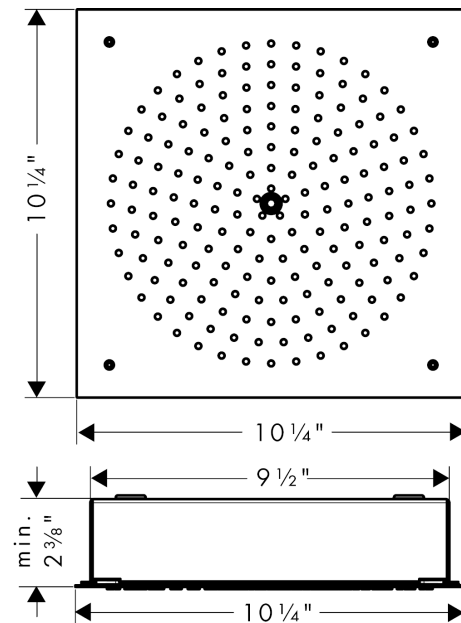

Raindance
Showerhead 260 Square 1-Jet Trim, 2.5 GPM
 Finishes : **chrome** Part no. : **26481001**

Description

Features

- 180 no-clog spray channels
- Spray modes: RainAir
- Flow: 2.5 GPM (9.5 L/Min)
- Fully-finished matching spray face

Item details

List Price \$ 635.00

Technology

Compliance

Product image

Scale drawing

Raindance
Showerhead 260 Square 1-Jet Trim, 2.5 GPM
 Finishes : **chrome** Part no. : **26481001**

Exploded drawing

Year of production: >05/19

Raindance

Showerhead 260 Square 1-Jet Trim, 2.5 GPM

Finishes : **chrome** Part no. : **26481001**

Spare parts list

Year of production: **>05/19**

Pos.	Description	Part no.	Price	PU
1	flow limiter (9 l/min)	98894000	-	1
2	air jet (Eco)	95795000	-	1
3	O-ring 7x2	98419000	-	1