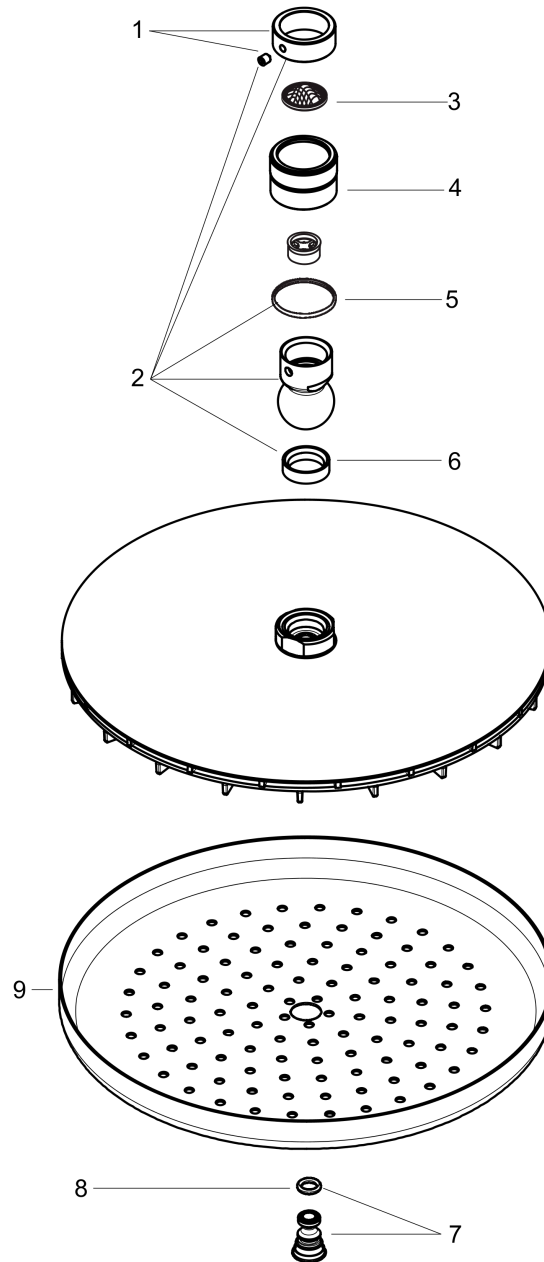

**Croma**  
**Showerhead 220 1-Jet, 2.0 GPM**  
 Finishes : **chrome** Part no. : **26478001**

**Description**

**Features**

- 107 no-clog spray channels
- Spray modes: RainAir
- Flow: 2.0 GPM (7.6 L/Min)
- Fully-finished matching spray face

**Item details**

List Price \$ 355.00

**Technology**

**Compliance**

**Product image**

**Scale drawing**

**Croma**  
**Showerhead 220 1-Jet, 2.0 GPM**  
Finishes : **chrome** Part no. : **26478001**

Exploded drawing

Year of production: >03/14

**Croma**  
**Showerhead 220 1-Jet, 2.0 GPM**  
 Finishes : **chrome**    Part no. : **26478001**

## Spare parts list

Year of production: >03/14

Pos.	Description	Part no.	Price	PU
1	lock washer	98942000	-	1
2	ball joint	98941000	-	1
3	filter packing	94246000	-	1
4	nut	97958000	-	1
5	lever collar	97536000	-	1
6	seal	97606000	-	1
7	air jet (Eco)	95795000	-	1
8	O-ring 7x2	98419000	-	1
9	spray body	92882000	-	1