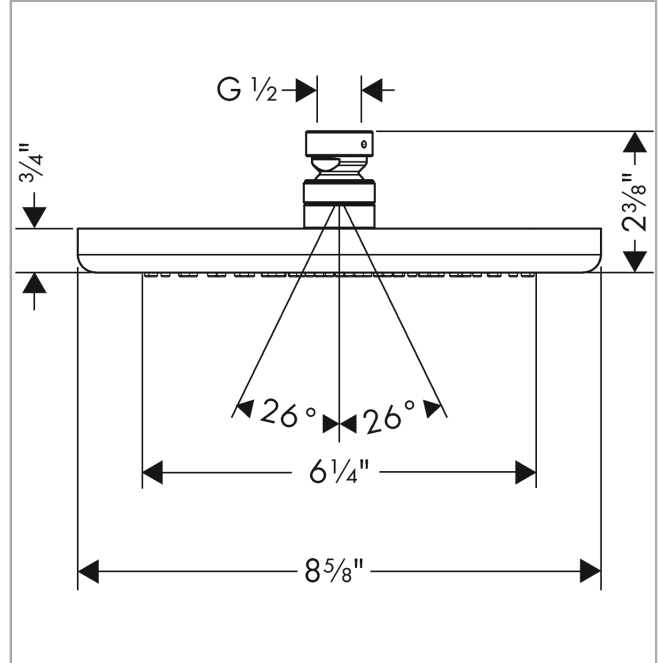

**Croma**  
**Showerhead 220 1-Jet, 2.0 GPM**  
 Finishes : **chrome** Part no. : **26478001**

**Description**

**Features**

- 107 no-clog spray channels
- Spray modes: RainAir
- Flow: 2.0 GPM (7.6 L/Min)
- Fully-finished matching spray face

**Item details**

List Price \$ 355.00

**Technology**

**Compliance**

**Product image**

**Scale drawing**

**Croma**  
**Showerhead 220 1-Jet, 2.0 GPM**  
Finishes : **chrome** Part no. : **26478001**

Exploded drawing

Year of production: >03/14

**Croma**  
**Showerhead 220 1-Jet, 2.0 GPM**  
 Finishes : **chrome**    Part no. : **26478001**